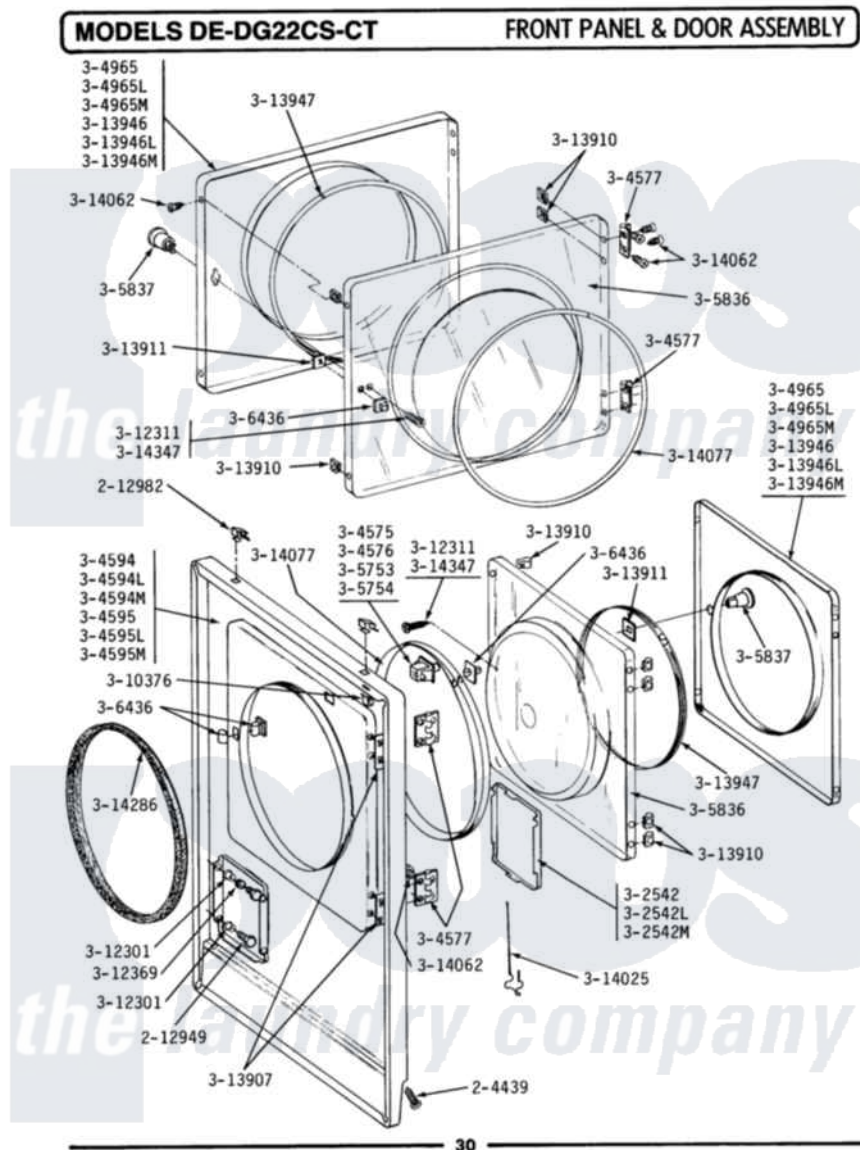

# Maytag LDE22CS 08 - FRONT PANEL & DOOR ASSEMBLY

Maytag Residential Maytag LDE22CS Dryer Parts Parts Diagram 08 - FRONT PANEL & DOOR ASSEMBLY  
 Click on the part number to view part

Item	Original Part Number	Replaced By	Status	Part Description
001	<a href="#">204439</a>			Screw And Fstner Assembly
002	212949	<a href="#">22001866</a>		Screw, Relay
003	212982	<a href="#">22001650</a>		Fastener, Spring
004	Y304575	<a href="#">W10169313</a>		Switch-Dor
005	Y304577	<a href="#">33001230</a>		Hinge, Door
006	NLA		Not Available	FRONT PANEL-WHITE
007	<a href="#">304965</a>			Door Complete-White
"	NLA		Not Available	DOOR COMPLETE, ALMOND
008	Y305753	<a href="#">W10169313</a>		Switch-Dor
009	NLA		Not Available	INNER DOOR WITH KNOB & SCRE
010	NLA		Not Available	KNOB AND SCREW
011	<a href="#">306436</a>			Door Latch Kit--W
012	<a href="#">Y310376</a>			Clip, Door Switch Harness
013	NLA		Not Available	BUSHING FOR ACCESS STUD
014	NLA		Not Available	SCREW---NA

015	<a href="#">312369</a>		Sleeve, Access Panel Stud Part Not Used
016	Y313340		LABEL, LINT SCREEN INSTRUCTION
017	<a href="#">Y313907</a>		Fastener, Twin
018	<a href="#">Y313910</a>		Clip, Door Liner To Outer Panel
019	<a href="#">Y313911</a>		Door Strike Retainer
020	Y313927		INSTRUCTION LABEL
021	NLA	Not Available	DOOR PANEL-ALMOND
"	Y313946	Not Available	DOOR PANEL-WHITE
022	<a href="#">Y313947</a>		Gasket For Window
023	<a href="#">Y314025</a>		Latch For Access Door
024	<a href="#">Y314062</a>		Screw, Door Hinge And Panel
025	<a href="#">314077</a>		Door Seal
026	NLA	Not Available	GAS IGNITION LABEL
027	<a href="#">314286</a>		Seal For Front Panel
028	NLA	Not Available	SCREW FOR DOOR KNOB---- NA