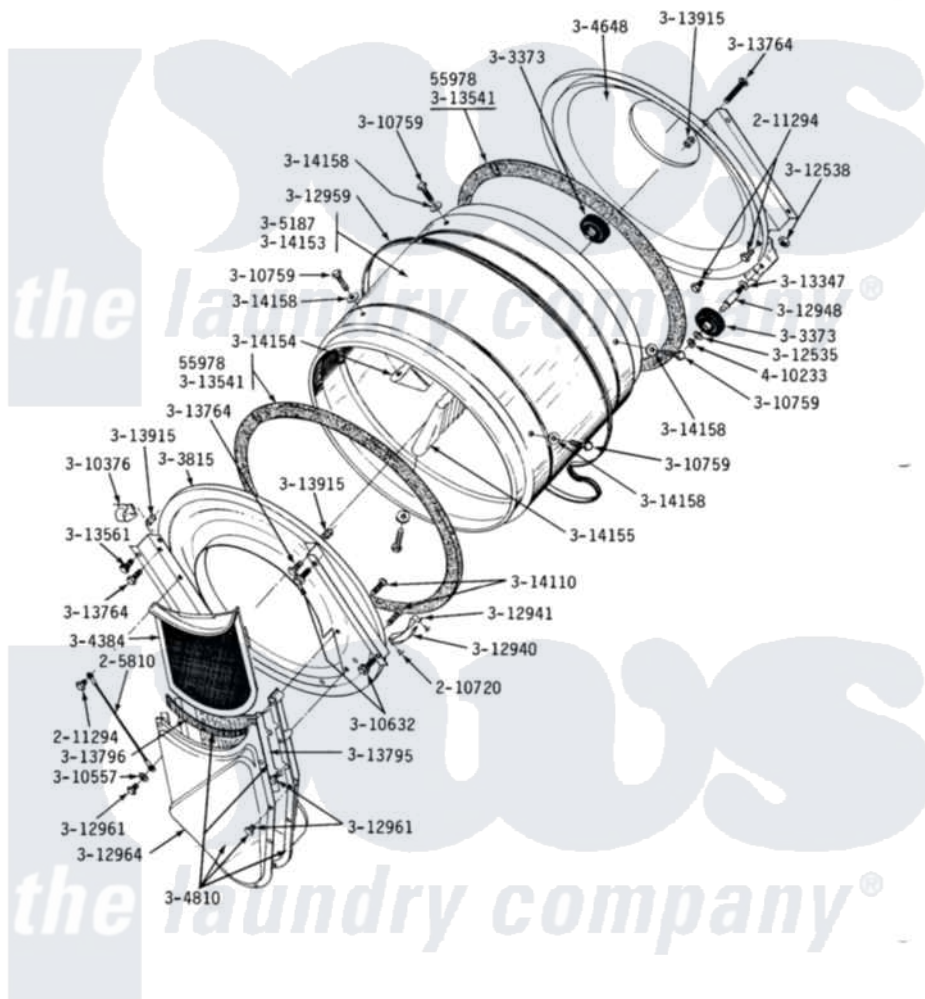

Maytag LDE22CS 09 - LINT SCREEN, TUMBLER (FRONT & BACK)

MODELS DE-DG22CA-CS-CT

LINT SCREEN, TUMBLER, TUMBLER FRONT & TUMBLER BACK

Maytag [Residential Maytag LDE22CS Dryer Parts](#) Parts Diagram 09 - LINT SCREEN, TUMBLER (FRONT & BACK)

[Click on the part number to view part](#)

Item	Original Part Number	Replaced By	Status	Part Description
001	Y055978			Rubber Adhesive, 2 Oz Tube
002	205810			Wire, Ground
003	210720			Rivet, Bearing To Tumbler Fmt
004	211294	90767		Screw, 8A X 3/8 HeX Washer Head Tapping
005	Y303373	12001541		Drum Roller/Washer Assembly--W
006	Y303815	33001231		Front- Tumbler
007	Y304384	33001003		Screen, Lint
008	Y304648	33001106		Back, Tumbler
009	Y304810		Not Available	OUTLET DUCT ASSEMBLY---S
010	305187		Not Available	TUMBLER W/BAFFLES
011	Y310376			Clip, Door Switch Harness
012	310557			Washer
013	Y310632	1163839		Screw
014	Y310759			Screw, Tumbler Baffles

015	312535		Washer, Vault Mounting Brk.
016	312538	33001443	Nut, Hex
017	312940	306508	Tumbler Bearing Kit ---W
018	312941	306508	Tumbler Bearing Kit ---W
019	Y312948	6-3129480	Shaft- Tumbler
020	Y312959		Poly "V" Belt For Tumbler
021	Y312961	W10116751	Screw
022	Y312964	Not Available	OUTLET DUCT - OUTER HALF
023	Y313347	312535	Washer, Vault Mounting Brk.
024	Y313541	33313541	Seal- Tumbler
025	Y313561		Screw---NA
026	NLA	Not Available	SCREW
027	Y313795		Guide For Lint Screen
028	Y313796		Lint Seal
029	NLA	Not Available	COVER, THREAD
030	Y314110	33002917	Screw, No.10-16
031	Y314153	Not Available	TUMBLER No.
032	NLA	Not Available	TUMBLER BAFFLE - SHORT
033	314155	33001004	Baffle, Tall
034	314158		Washer, Baffle To Tumbler
035	410233	9703438	Ring-Retrn