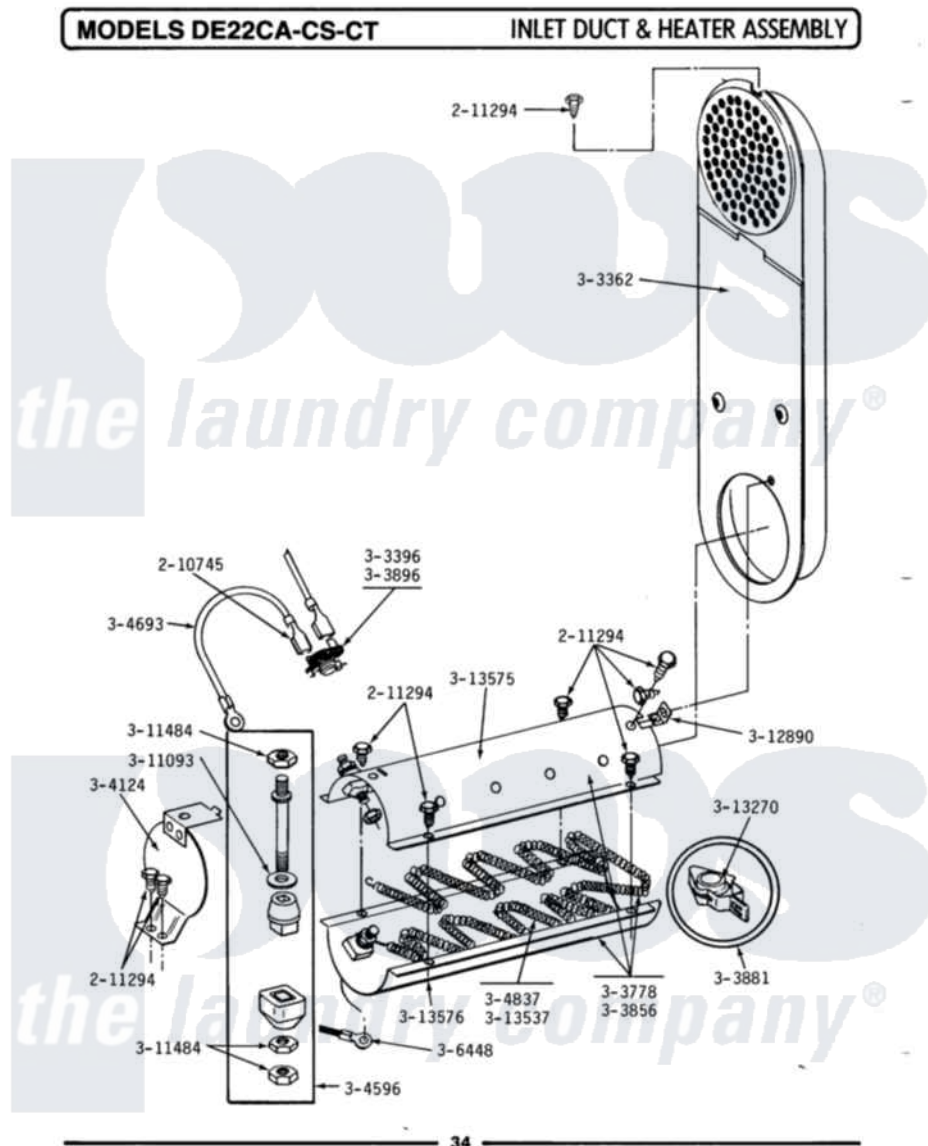

# Maytag LDE22CS 10 - INLET DUCT & HEATER ASSEMBLY

34

Maytag [Residential Maytag LDE22CS Dryer Parts](#) Parts Diagram 10 - INLET DUCT & HEATER ASSEMBLY  
 Click on the part number to view part

| Item | Original Part Number    | Replaced By               | Status        | Part Description                        |
|------|-------------------------|---------------------------|---------------|---|
| 001  | <a href="#">210745</a>  |                           |               | Wire Terminal                           |
| 002  | 211294                  | <a href="#">90767</a>     |               | Screw, 8A X 3/8 HeX Washer Head Tapping |
| 003  | <a href="#">Y303362</a> |                           |               | Inlet Duct Assembly - DE                |
| 004  | <a href="#">303396</a>  |                           |               | Thermostat, Hi-Limit                    |
| 005  | <a href="#">Y303778</a> |                           |               | Heater Assembly Complete                |
| 006  | Y303856                 |                           | Not Available | HEATER ASSY. COMPLETE (208V)            |
| 007  | <a href="#">Y303881</a> |                           |               | Clip And Insulator Assembly             |
| 008  | <a href="#">303896</a>  |                           |               | Hi-Limit Thermostat-Canada              |
| 009  | 304124                  |                           | Not Available | HEATER SHIELD                           |
| 010  | <a href="#">Y304596</a> |                           |               | Terminal Insulator Assembly             |
| 011  | <a href="#">Y304693</a> |                           |               | Jumper Wire                             |
| 012  | Y304837                 | <a href="#">W10116793</a> |               | Element                                 |
| 013  | NLA                     |                           | Not Available | WIRE                                    |
| 014  | <a href="#">311093</a>  |                           |               | Washer, Terminal Connection             |
| 015  | 311484                  | <a href="#">112432</a>    |               | Nut                                     |