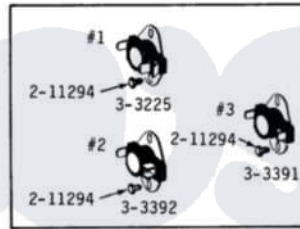

DE-DG22CS
THERMOSTATS & THERMOSTAT COVERS