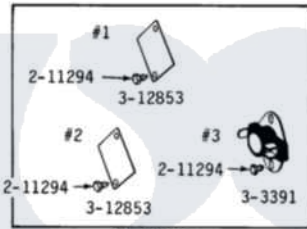

Maytag LDE22CS 11 - MOTOR, BLOWER, BASE FRAME & THERMOSTATS

MODELS DE-DG22CA-CS-CT

MOTOR, BLOWER, BASE FRAME & THERMOSTATS

DE-DG22CA
THERMOSTATS & THERMOSTAT COVERS