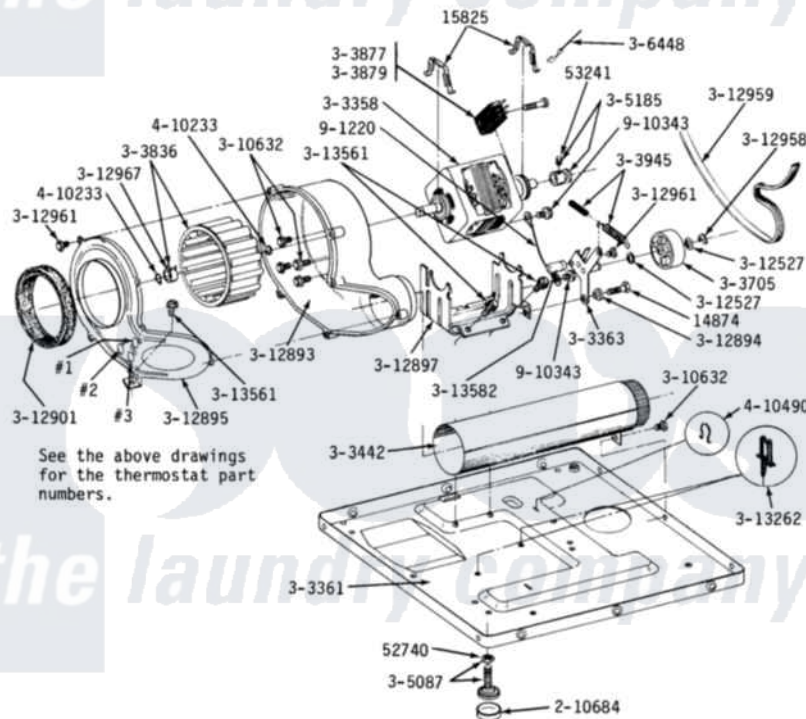

### MOTOR, BLOWER, BASE FRAME & THERMOSTATS

DE-DG22CA  
THERMOSTATS & THERMOSTAT COVERS

DE-DG22CS  
THERMOSTATS & THERMOSTAT COVERS

Maytag [Residential Maytag LDE22CS Dryer Parts](#) Parts Diagram 11 - MOTOR, BLOWER, BASE FRAME & THERMOSTATS

[Click on the part number to view part](#)

Item	Original Part Number	Replaced By	Status	Part Description
001	<a href="#">Y014874</a>			Screw, Idler Arm And Sleeve
002	<a href="#">Y015825</a>			Clip, Motor To Motor Support
003	Y052740	<a href="#">62739</a>		Nut, Lock
004	<a href="#">Y053241</a>			Set Screw, Motor Pulley
005	<a href="#">210684</a>			Foot, Adjustable Leg
006	211294	<a href="#">90767</a>		Screw, 8A X 3/8 HeX Washer Head Tapping
007	<a href="#">Y303225</a>			Thermostat, Permanent Press
008	Y303358	<a href="#">W10410999</a>		Motor-Drive
009	Y303361		Not Available	BASE ASSY. (UPPER & LOWER)
010	Y303363	<a href="#">6-3033630</a>		Idler Arm
011	Y303391	<a href="#">33303391</a>		Thermostat, Cycling
012	<a href="#">303392</a>			Thermostat, Cycling
013	Y303442			EXHAUST DUCT ASSEMBLY