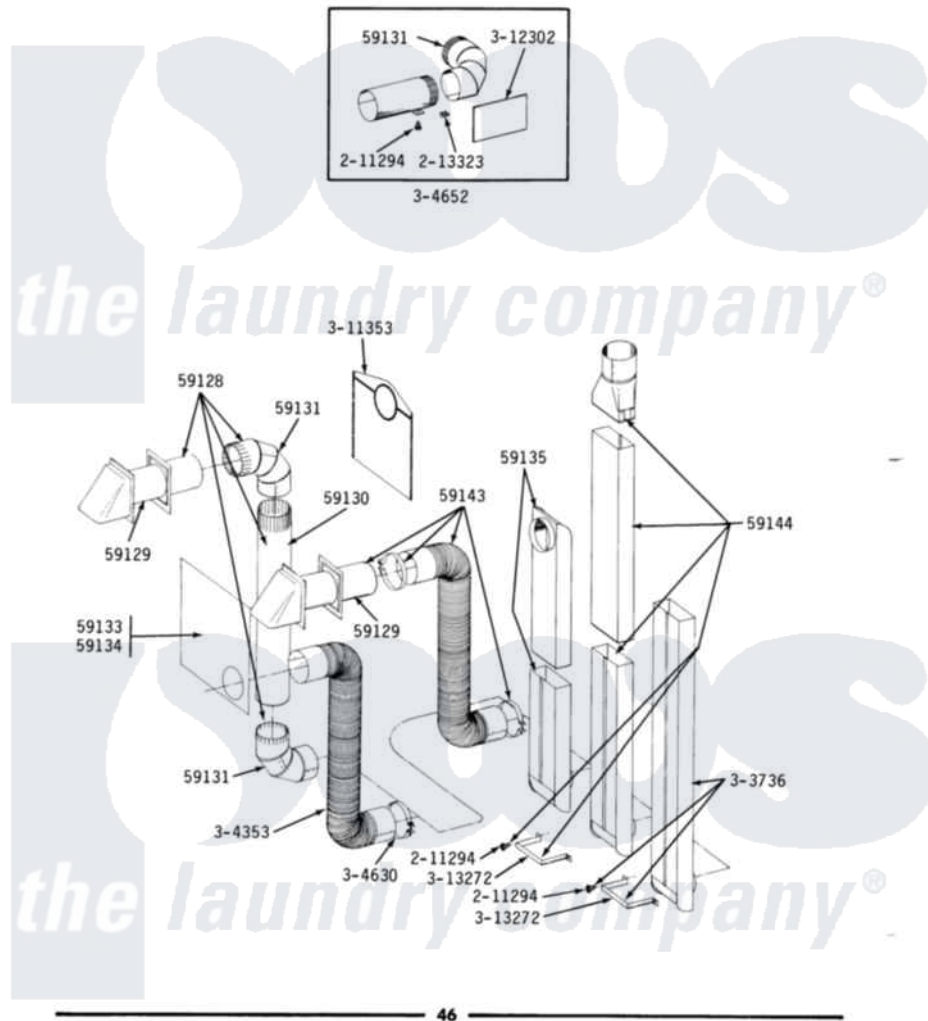

ALL MODELS

INSTALLATION ACCESSORIES

Maytag Residential Maytag LDE22CS Dryer Parts Parts Diagram 13 - INSTALLATION ACCESSORIES
 Click on the part number to view part

Item	Original Part Number	Replaced By	Status	Part Description
001	NLA		Not Available	BLADE, SAW
002	NLA		Not Available	REPLACEMENT DRILL
003	NLA		Not Available	HOLE SAW W/DRILL BIT
004	NLA		Not Available	EXTENSION CHUCK, DRILL
005	Y059128			Standard 4" Vent Kit
006	Y059129	4396007RW		Vent Hood
007	Y059130			Pipe, Venting
008	Y059131			Elbow, Venting
009	NLA		Not Available	ALUMINUM WINDOW 4X12X18
010	Y059134			PLATE, ALUM. WINDOW (15"X20")
011	Y059135			Vent Duct Assembly
012	Y059143			Flexible Vent Kit
013	NLA		Not Available	RECTANGULAR VENT KIT
014	211294	90767		Screw, 8A X 3/8 Hex Washer Head Tapping

015	213323		Fastener, Exhaust Duct Kit
016	NLA	Not Available	EXHAUST DEFLECTOR KIT
017	Y304353	4396010RP	6ft Scvent
018	Y304630		Clamp, Flexible Duct
019	Y304652		Exhaust Duct Kit
020	311353	Not Available	BAG, LINT (DACRON)
021	312302		Insulation, Exhaust Duct Kit
022	NLA	Not Available	BRACKET, EXHAUST DEFLECTOR