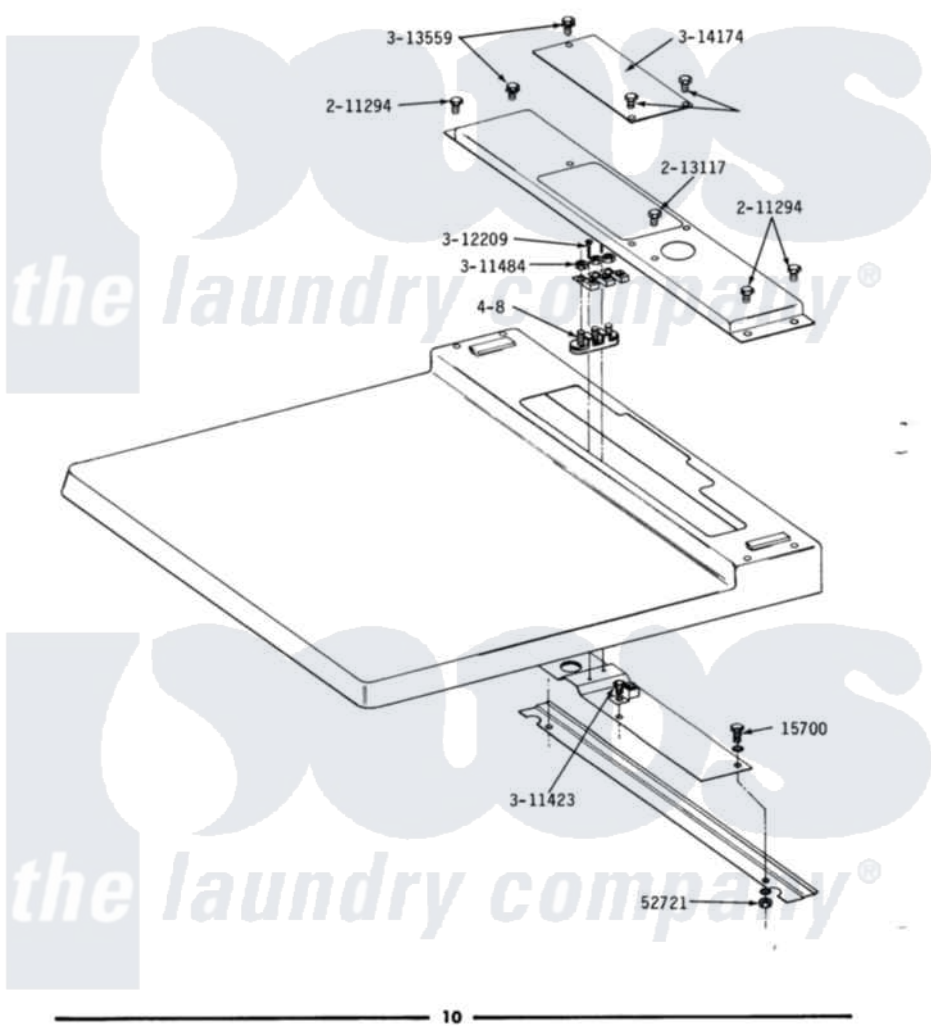

MODELS DE22CA-CS-CT TOP COVER - CANADA

Maytag Residential Maytag LDE22CT Dryer Parts Parts Diagram 03 - TOP COVER-CANADA
 Click on the part number to view part

Item	Original Part Number	Replaced By	Status	Part Description
001	NLA		Not Available	CAP SCREW, 1/4-20 X 1/2
002	Y052721			Nut, Terminal Block Plate
003	211294	90767		Screw, 8A X 3/8 HeX Washer Head Tapping
004	213117	67006908		Screw, Ice Rack
005	Y311423	489483		Screw 10-32 X 1/2
006	311484	112432		Nut
007	Y312209	W10001200		Screw
008	Y313559			Screw
009	Y314174			Terminal Cover - Canada
010	400008			Block, Terminal