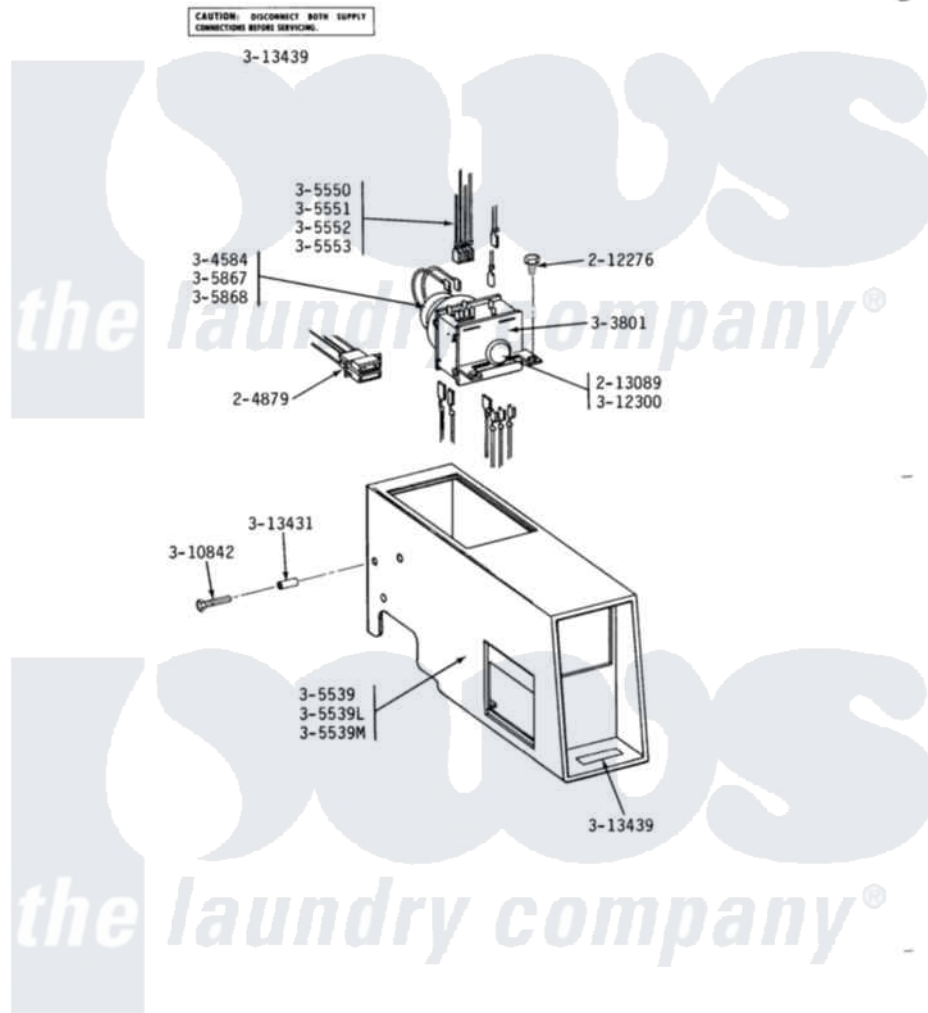

MODELS DE-DG22CT CT CONTROL CENTER

Maytag [Residential Maytag LDE22CT Dryer Parts](#) Parts Diagram 05 - CONTROL CENTER  
 Click on the part number to view part

Item	Original Part Number	Replaced By	Status	Part Description
001	NLA		Not Available	HARNES FOR TICKET CONTROL
002	212276	<a href="#">W10116760</a>		Screw
003	<a href="#">213089</a>			Knob For Timer
004	Y303801		Not Available	TIMER WITH KNOB AND PIN
005	NLA		Not Available	TIMER MOTOR
006	NLA		Not Available	OUTER CASE-WHITE
007	NLA		Not Available	WIRE HARNESS-LOWER
008	NLA		Not Available	WIRE HARNESS-UPPER
009	NLA		Not Available	TIMER MOTOR
010	NLA		Not Available	TIMER MOTOR
011	Y310842	<a href="#">8182296</a>		Screw, Agitator
012	<a href="#">Y312300</a>			Groov-Pin
013	NLA		Not Available	SPACER FOR VAULT
014	Y313439		Not Available	INSTRUCTION LABEL