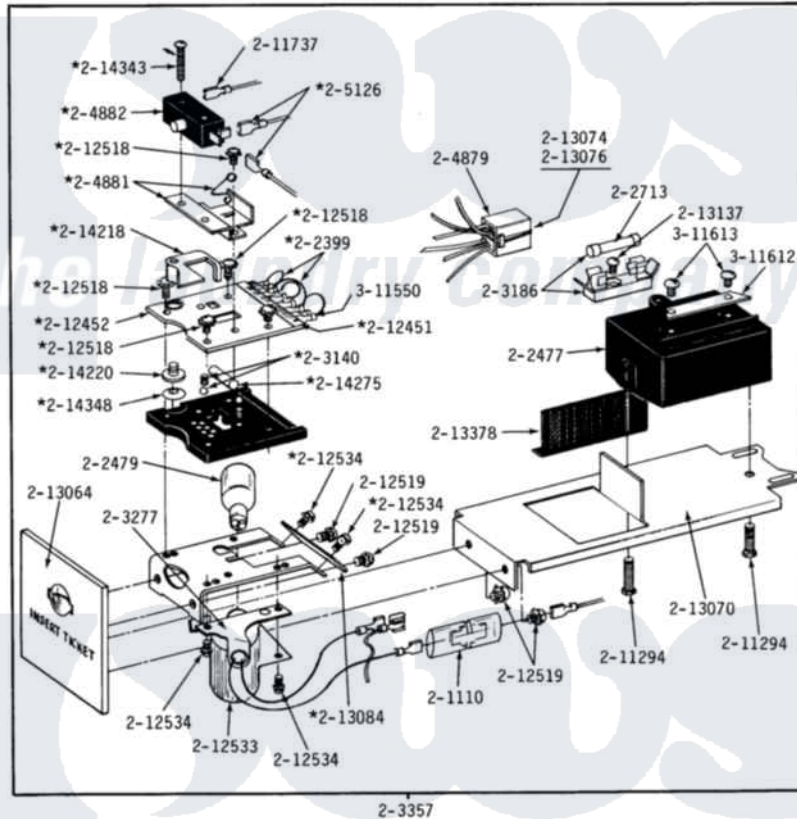

Maytag LDE22CT 06 - CONTROL CENTER COMPONENTS

MODELS DE-DG22CT

CT CONTROL CENTER COMPONENTS

@Contact your commercial distributor for locks, keys, tickets and ticket dispensers.

*Part of 2-2509 ticket control assembly.

Maytag Residential Maytag LDE22CT Dryer Parts Parts Diagram 06 - CONTROL CENTER COMPONENTS

[Click on the part number to view part](#)

Item	Original Part Number	Replaced By	Status	Part Description
001	Y201110		Not Available	CONNECTOR, WIRE (INDIC. LIGHT)
002	NLA		Not Available	JUMPER WIRE (BLACK)
003	202477	22003292		Control As
004	202479	A3167501		Lamp Oven, Int.
005	202509			Ticket Control Assembly
006	202713	22001555		Fuse
007	203140			Contact Ball Kit
008	NLA		Not Available	FUSE BLOCK WITH FUSE
009	NLA		Not Available	LAMP SOCKET WITH BRACKET
010	NLA		Not Available	TICKET RECEIVER ASSEMBLY
011	NLA		Not Available	HARNESS FOR TICKET CONTROL
012	204881			Cam Plate Assembly
013	204882		Not Available	SWITCH FOR TICKET CONTROL

014	NLA		Not Available	SPADE CONNECTOR
015	211294	90767		Screw, 8A X 3/8 HeX Washer Head Tapping
016	211737	248562		Terminal
017	NLA		Not Available	OVERLAY FOR CIRCUIT BOARD
018	212452			Board, Circuit
019	NLA		Not Available	SEMS SCREW (No.4-40 X 1/2 INC)
020	212519	488234		Screw 8-32 X 1/4
021	212533			SHIELD FOR HEAT LAMP
022	NLA		Not Available	SCREW, SHIELD TO CONTROL
023	NLA		Not Available	FRONT PLATE F/TICKET CONTRO
024	NLA		Not Available	BRACKET FOR TICKET ASSEMBLY
025	213074			Pin Receptacle For Plug
026	NLA		Not Available	PIN FOR PLUG
027	NLA		Not Available	TICKET DEFLECTOR
028	NLA		Not Available	SCREW (No.6 X 1/4 INCH)
029	NLA		Not Available	SHIELD
030	214218			Lever, Switch
031	214220			Adjustment Thumb Wheel
032	214275			Roller For Cam
033	NLA		Not Available	SCREW
034	NLA		Not Available	SPRING WASHER
035	Y311550		Not Available	SPADE (MINIATURE)
036	311612		Not Available	COVER, CIRCUIT BOARD TERMINALS
037	311613	Y311711		Screw, Fuse Block