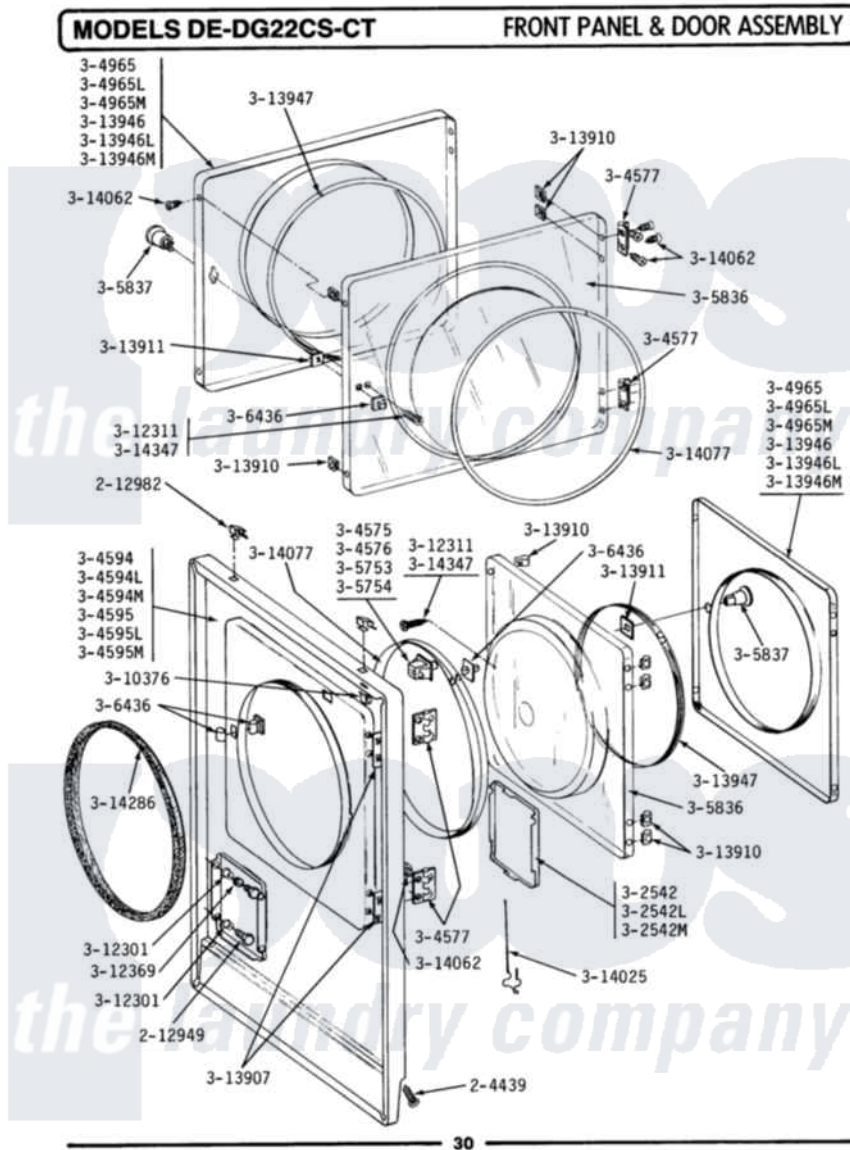

Maytag LDE22CT 07 - FRONT PANEL & DOOR ASSEMBLY

Maytag Residential Maytag LDE22CT Dryer Parts Parts Diagram 07 - FRONT PANEL & DOOR ASSEMBLY
 Click on the part number to view part

Item	Original Part Number	Replaced By	Status	Part Description
001	204439			Screw And Fstner Assembly
002	212949	22001866		Screw, Relay
003	212982	22001650		Fastener, Spring
004	Y304576	W10169313		Switch-Dor
005	Y304577	33001230		Hinge, Door
006	NLA		Not Available	FRONT PANEL-WHITE
007	304965			Door Complete-White
"	NLA		Not Available	DOOR COMPLETE, ALMOND
008	Y305754	W10169313		Switch-Dor
009	NLA		Not Available	INNER DOOR WITH KNOB & SCRE
010	NLA		Not Available	KNOB AND SCREW
011	306436			Door Latch Kit--W
012	Y310376			Clip, Door Switch Harness
013	NLA		Not Available	BUSHING FOR ACCESS STUD
014	NLA		Not Available	SCREW---NA

015	312369		Sleeve, Access Panel Stud Part Not Used
016	Y313340		LABEL, LINT SCREEN INSTRUCTION
017	Y313907		Fastener, Twin
018	Y313910		Clip, Door Liner To Outer Panel
019	Y313911		Door Strike Retainer
020	Y313927		INSTRUCTION LABEL
021	NLA	Not Available	DOOR PANEL-ALMOND
"	Y313946	Not Available	DOOR PANEL-WHITE
022	Y313947		Gasket For Window
023	Y314025		Latch For Access Door
024	Y314062		Screw, Door Hinge And Panel
025	314077		Door Seal
026	NLA	Not Available	GAS IGNITION LABEL
027	314286		Seal For Front Panel
028	NLA	Not Available	SCREW FOR DOOR KNOB---- NA