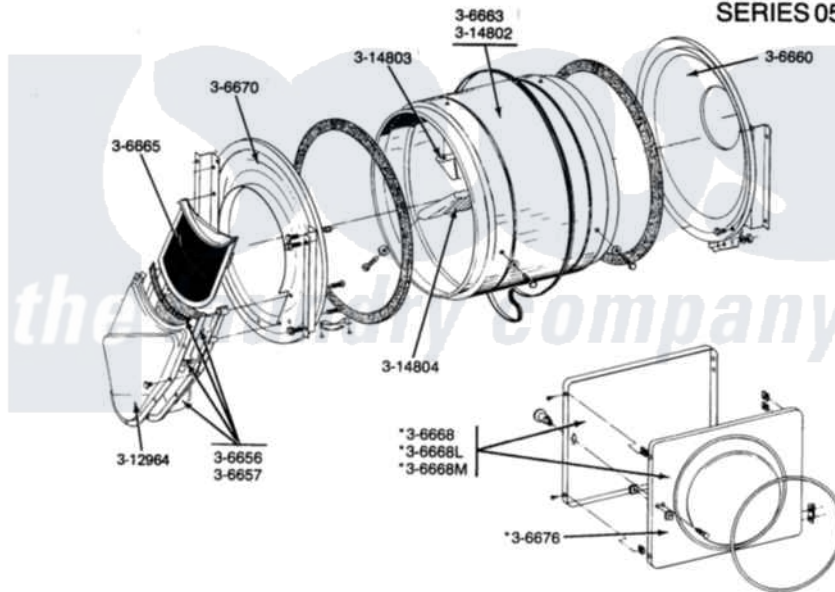

DE-DG22CA-CS-CT

**DOOR, TUMBLER, TUMBLER FRONT & BACK
SERIES 05**

*DOOR ASSY. PARTS FOR DE-DG22CA ONLY

- 3-6656 Outlet duct and grid assembly - Beige
- 3-6657 Outlet duct and grid assembly - Beige - includes the 3-12964 outlet duct - outer half
- 3-6660 Tumbler back with felt seal - Ivory
- 3-6663 Tumbler with baffles - Ivory
- 3-6665 Lint screen - Beige
- *3-6668 Door complete with Beige inner door - less knob - White
- *3-6668L Door complete with Beige inner door - less knob - Almond
- *3-6668M Door complete with Beige inner door - less knob - Harvest Wheat
- 3-6670 Tumbler front assembly - Ivory
- *3-6676 Inner door with knob and screw - Beige
- 3-14802 Tumbler less baffles - Ivory
- 3-14803 Baffle - short - Beige
- 3-14804 Baffle - tall - Beige

*The door assembly parts are for the DE-DG22CA only.

Maytag [Residential Maytag LDE22CT Dryer Parts](#) Parts Diagram 09 - DOOR, TUMBLER, TUMBLER FRONT & BACK
Click on the part number to view part

Item	Original Part Number	Replaced By	Status	Part Description
001	306656		Not Available	OUTLET DUCT & GRID ASSEMBLY
002	306657		Not Available	OUTLET DUCT & GRID
003	Y306660	33001106		Back, Tumbler
004	306663		Not Available	TUMBLER W/BAFFLES
005	Y306665	33001003		Screen, Lint
006	Y306668			DOOR (WHT)
007	NLA		Not Available	TUMBLER FRONT----NA
008	NLA		Not Available	INNER DOOR WITH KNOB
009	314802		Not Available	TUMBLER W/OUT BAFFLES
010	314803	33001012		Baffle
011	314804	33001004		Baffle, Tall