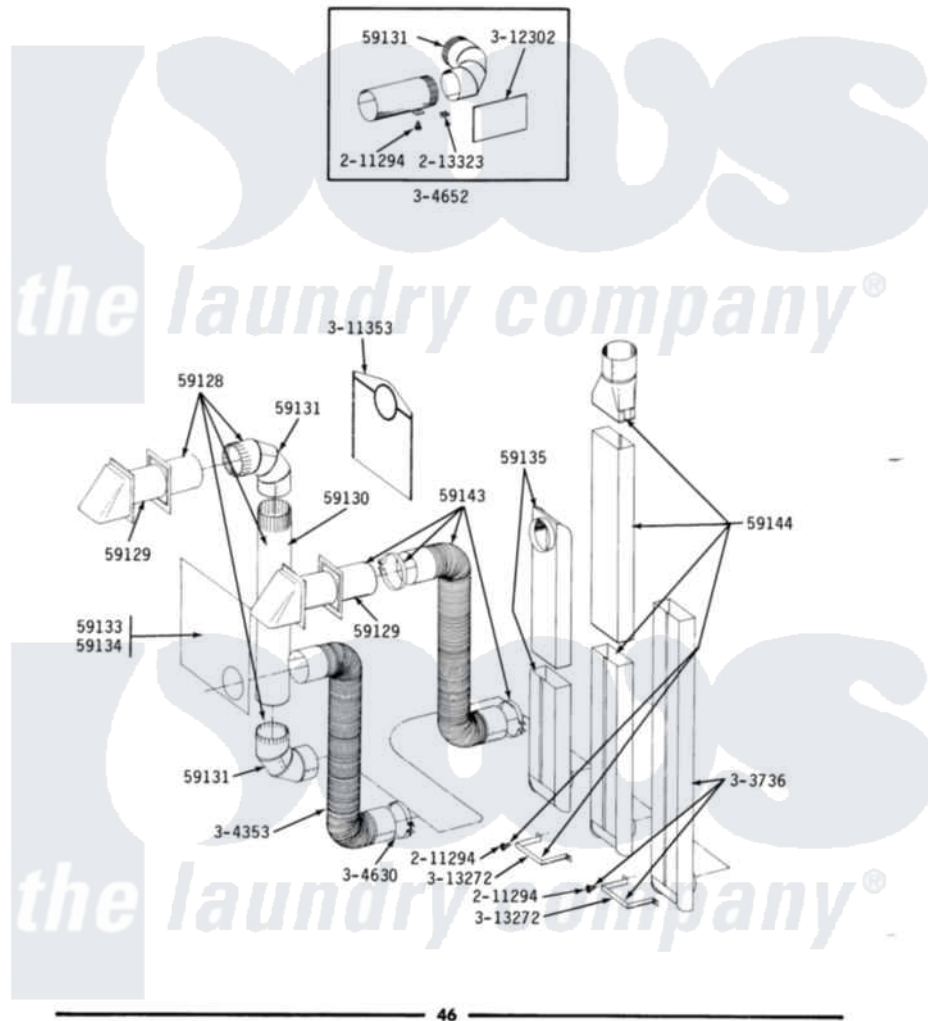

Maytag LDE22CT 12 - INSTALLATION ACCESSORIES

ALL MODELS

INSTALLATION ACCESSORIES

46

Maytag Residential Maytag LDE22CT Dryer Parts Parts Diagram 12 - INSTALLATION ACCESSORIES

Click on the part number to view part

Item	Original Part Number	Replaced By	Status	Part Description
001	NLA		Not Available	BLADE, SAW
002	NLA		Not Available	REPLACEMENT DRILL
003	NLA		Not Available	HOLE SAW W/DRILL BIT
004	NLA		Not Available	EXTENSION CHUCK, DRILL
005	Y059128			Standard 4" Vent Kit
006	Y059129	4396007RW		Vent Hood
007	Y059130			Pipe, Venting
008	Y059131			Elbow, Venting
009	NLA		Not Available	ALUMINUM WINDOW 4X12X18
010	Y059134			PLATE, ALUM. WINDOW (15"X20")
011	Y059135			Vent Duct Assembly
012	Y059143			Flexible Vent Kit
013	NLA		Not Available	RECTANGULAR VENT KIT
014	211294	90767		Screw, 8A X 3/8 Hex Washer Head Tapping