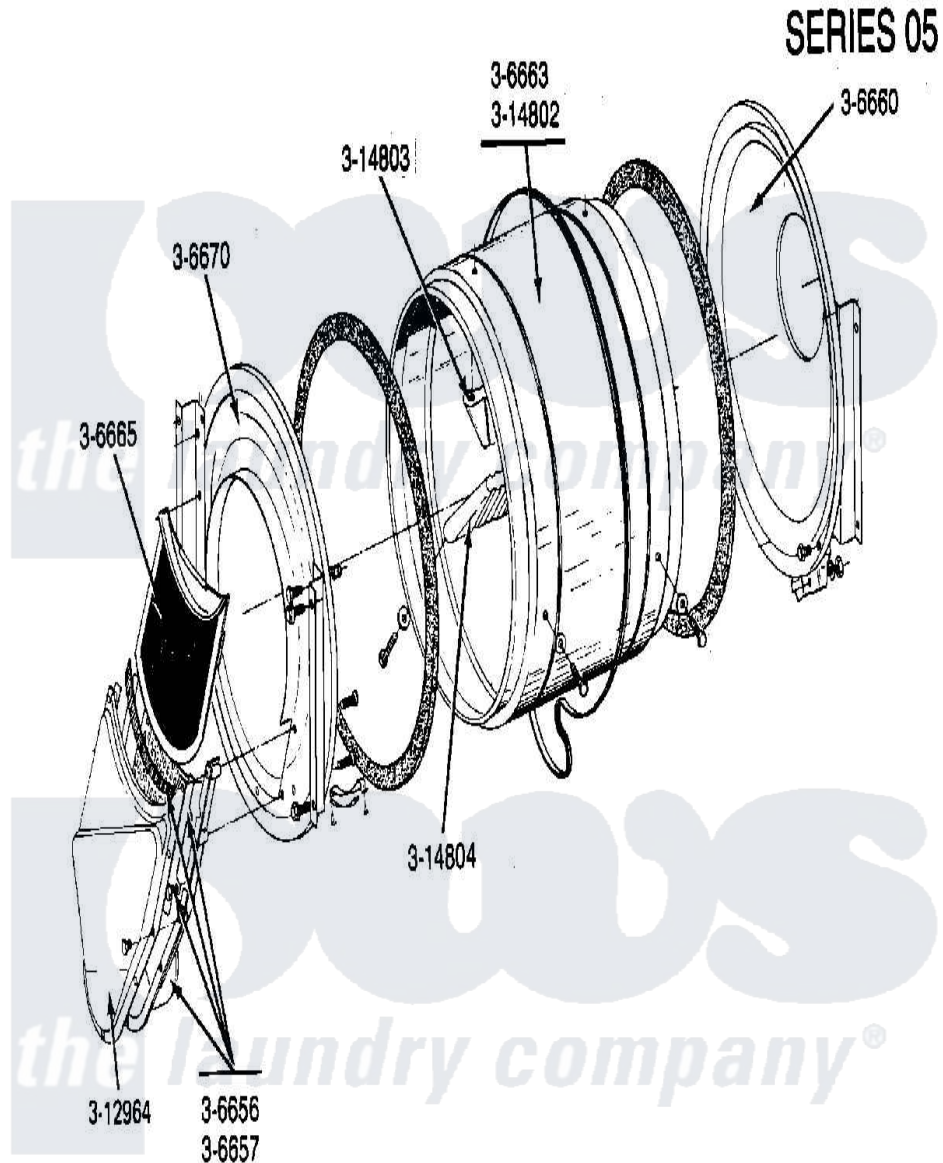

Maytag LDE23CD 06 - TUMBLER (FRONT & BACK)(SERIES 05)

Maytag Residential Maytag LDE23CD Dryer Parts Parts Diagram 06 - TUMBLER (FRONT & BACK)(SERIES 05)
 Click on the part number to view part

Item	Original Part Number	Replaced By	Status	Part Description
001	306656		Not Available	OUTLET DUCT & GRID ASSEMBLY
002	306657		Not Available	OUTLET DUCT & GRID
003	Y306660	33001106		Back, Tumbler
004	306663		Not Available	TUMBLER W/BAFFLES
005	Y306665	33001003		Screen, Lint
006	NLA		Not Available	TUMBLER FRONT---NA
007	314802		Not Available	TUMBLER W/OUT BAFFLES
008	314803	33001012		Baffle
009	314804	33001004		Baffle, Tall