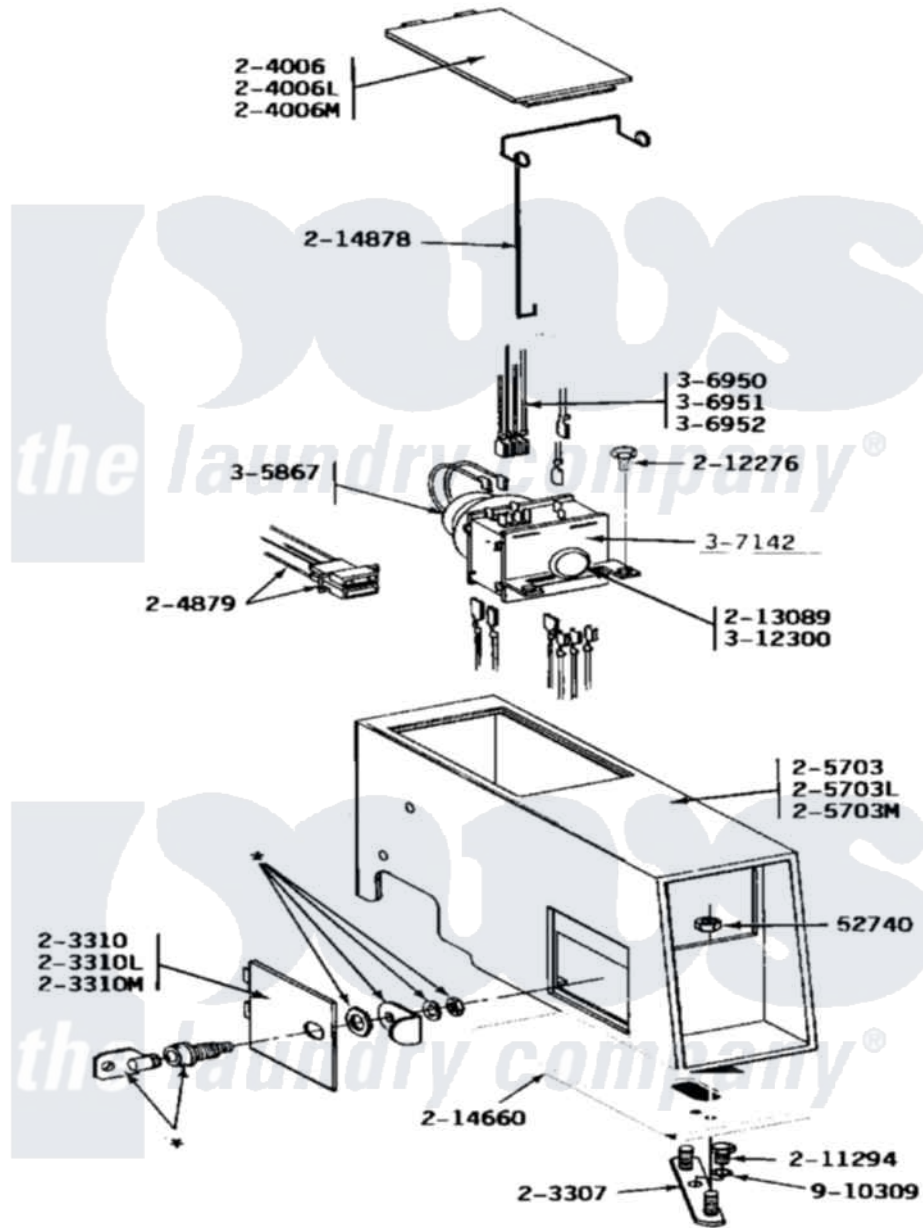

Maytag LDE24CT 02 - CT CONTROL PANEL/TIMER

Maytag Residential Maytag LDE24CT Dryer Parts Parts Diagram 02 - CT CONTROL PANEL/TIMER
 Click on the part number to view part

| Item | Original Part Number | Replaced By | Status | Part Description |
|------|----------------------|-----------------------|---------------|---|
| 001 | Y052740 | 62739 | | Nut, Lock |
| 002 | NLA | | Not Available | MTG. STRAP---NA |
| 003 | NLA | | Not Available | ACCESS DOOR (WHITE) |
| 004 | NLA | | Not Available | ACCESS DOOR-ALMOND |
| 005 | NLA | | Not Available | ACCESS DOOR-HARVEST WHEAT |
| 006 | NLA | | Not Available | ACCESS DOOR (WHITE) |
| 007 | NLA | | Not Available | ACCESS DOOR-ALMOND |
| 008 | NLA | | Not Available | ACCESS DOOR-HARVEST WHEAT |
| 009 | NLA | | Not Available | HARNES FOR TICKET CONTROL |
| 010 | NLA | | Not Available | OUTER CASE-WHITE |
| 011 | NLA | | Not Available | OUTER CASE-ALMOND |
| 012 | NLA | | Not Available | OUTER CASE-HARVEST WHEAT |
| 013 | 211294 | 90767 | | Screw, 8A X 3/8 HeX Washer Head Tapping |

| | | | |
|-----|-------------------------|---------------------------|-------------------------|
| 014 | 212276 | W10116760 | Screw |
| 015 | 213089 | | Knob For Timer |
| 016 | 214660 | | Gasket, Control Center |
| 017 | 214878 | | Latch For Access Door |
| 018 | NLA | Not Available | TIMER MOTOR |
| 020 | NLA | Not Available | MAIN WIRE HARNESS - DE |
| 021 | NLA | Not Available | MAIN WIRE HARNESS - DE |
| 022 | 307142 | | Timer With Knob And Pin |
| 023 | Y312300 | | Groov-Pin |
| 024 | 910309 | | Washer, Mounting Strap |