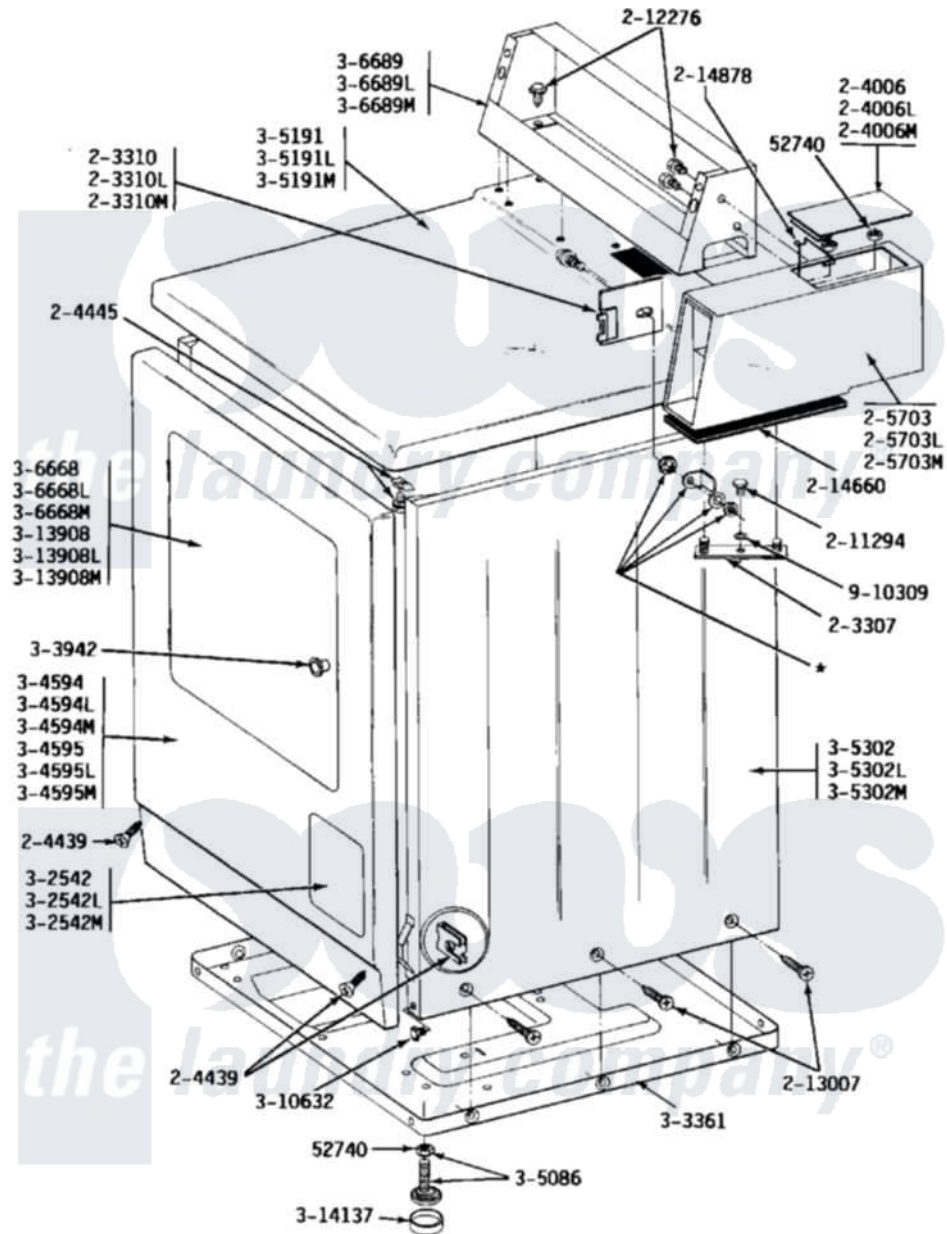

Maytag LDE24CT 04 - FRONT VIEW

Maytag Residential Maytag LDE24CT Dryer Parts Parts Diagram 04 - FRONT VIEW
 Click on the part number to view part

Item	Original Part Number	Replaced By	Status	Part Description
001	Y052740	62739		Nut, Lock
002	NLA		Not Available	MTG. STRAP---NA
003	NLA		Not Available	ACCESS DOOR (WHITE)
004	NLA		Not Available	ACCESS DOOR-ALMOND
005	NLA		Not Available	ACCESS DOOR-HARVEST WHEAT
006	NLA		Not Available	ACCESS DOOR (WHITE)
007	NLA		Not Available	ACCESS DOOR-ALMOND
008	NLA		Not Available	ACCESS DOOR-HARVEST WHEAT
009	204439			Screw And Fstner Assembly
010	204445			Screw And Fastener Assembly
011	NLA		Not Available	OUTER CASE-WHITE
012	NLA		Not Available	OUTER CASE-ALMOND
013	NLA		Not Available	OUTER CASE-HARVEST WHEAT
014	211294	90767		Screw, 8A X 3/8 HeX Washer Head Tapping

015	212276	W10116760	Screw
016	213007		Xfor Cabinet See Cabinet, Back
017	214660		Gasket, Control Center
018	214878		Latch For Access Door
022	Y303361	Not Available	BASE ASSY. (UPPER & LOWER)
023	NLA	Not Available	KNOB AND SCREW
027	NLA	Not Available	FRONT PANEL-WHITE
028	NLA	Not Available	FRONT PANEL-ALMOND
029	NLA	Not Available	FRONT PANEL-HARVEST WHEAT
030	Y305086		Adjustable Leg And Nut
031	Y305191	Not Available	TOP COVER-WHITE
032	NLA	Not Available	TOP COVER-ALMOND
033	NLA	Not Available	TOP COVER-HARVEST WHEAT
034	NLA	Not Available	CABINET-WHITE
035	NLA	Not Available	CABINET-ALMOND
036	NLA	Not Available	CABINET-HARVEST WHEAT
037	Y306668		DOOR (WHT)
038	NLA	Not Available	DOOR-ALMOND
039	NLA	Not Available	DOOR-HARVEST WHEAT
040	NLA	Not Available	CONTROL COVER (WHT)
041	NLA	Not Available	CONTROL COVER ASSY----NA
042	NLA	Not Available	CONTROL COVER ASSY
043	Y310632	1163839	Screw
044	Y313908		DOOR PANEL-WHITE
045	NLA	Not Available	DOOR PANEL-ALMOND
046	NLA	Not Available	DOOR PANEL-HARVEST WHEAT
047	Y314137		Foot, Rubber
048	910309		Washer, Mounting Strap