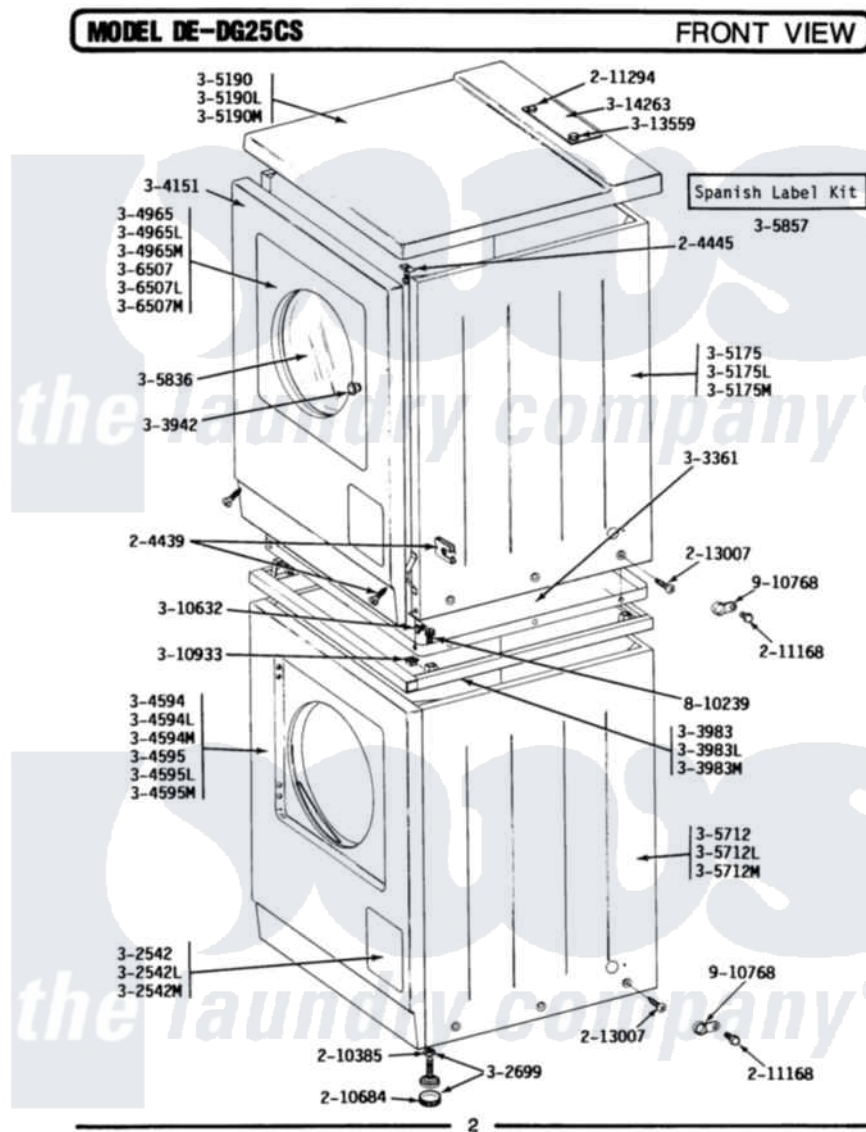

Maytag LDE25CS 07 - LINT SCREEN, TUMBLER (FRONT & BACK)

Maytag [Residential Maytag LDE25CS Dryer Parts](#) Parts Diagram 07 - LINT SCREEN, TUMBLER (FRONT & BACK)
 Click on the part number to view part

Item	Original Part Number	Replaced By	Status	Part Description
001	205810			Wire, Ground
002	210720			Rivet, Bearing To Tumbler Frnt
003	211294	90767		Screw, 8A X 3/8 HeX Washer Head Tapping
004	Y303373	12001541		Drum Roller/Washer Assembly--W
005	306508			Tumbler Bearing Kit ---W
006	306656		Not Available	OUTLET DUCT & GRID ASSEMBLY
007	306657		Not Available	OUTLET DUCT & GRID
008	Y306660	33001106		Back, Tumbler
009	306663		Not Available	TUMBLER W/BAFFLES
010	Y306665	33001003		Screen, Lint
011	NLA		Not Available	TUMBLER FRONT---NA
012	Y310376			Clip, Door Switch Harness
013	310557			Washer
014	Y310632	1163839		Screw

015	Y310759		Screw, Tumbler Baffles
016	312535		Washer, Vault Mounting Brk.
017	312538	33001443	Nut, Hex
018	Y312948	6-3129480	Shaft- Tumbler
019	Y312959		Poly "V" Belt For Tumbler
020	Y312961	W10116751	Screw
021	Y312964	Not Available	OUTLET DUCT - OUTER HALF
022	Y313347	312535	Washer, Vault Mounting Brk.
023	Y313561		Screw----NA
024	NLA	Not Available	SCREW
025	Y313795		Guide For Lint Screen
026	Y313796		Lint Seal
027	NLA	Not Available	COVER, THREAD
028	Y314110	33002917	Screw, No.10-16
029	314158		Washer, Baffle To Tumbler
030	314802	Not Available	TUMBLER W/OUT BAFFLES
031	314803	33001012	Baffle
032	314804	33001004	Baffle, Tall
033	314820		Seal, Tumbler
034	410233	9703438	Ring-Retrn