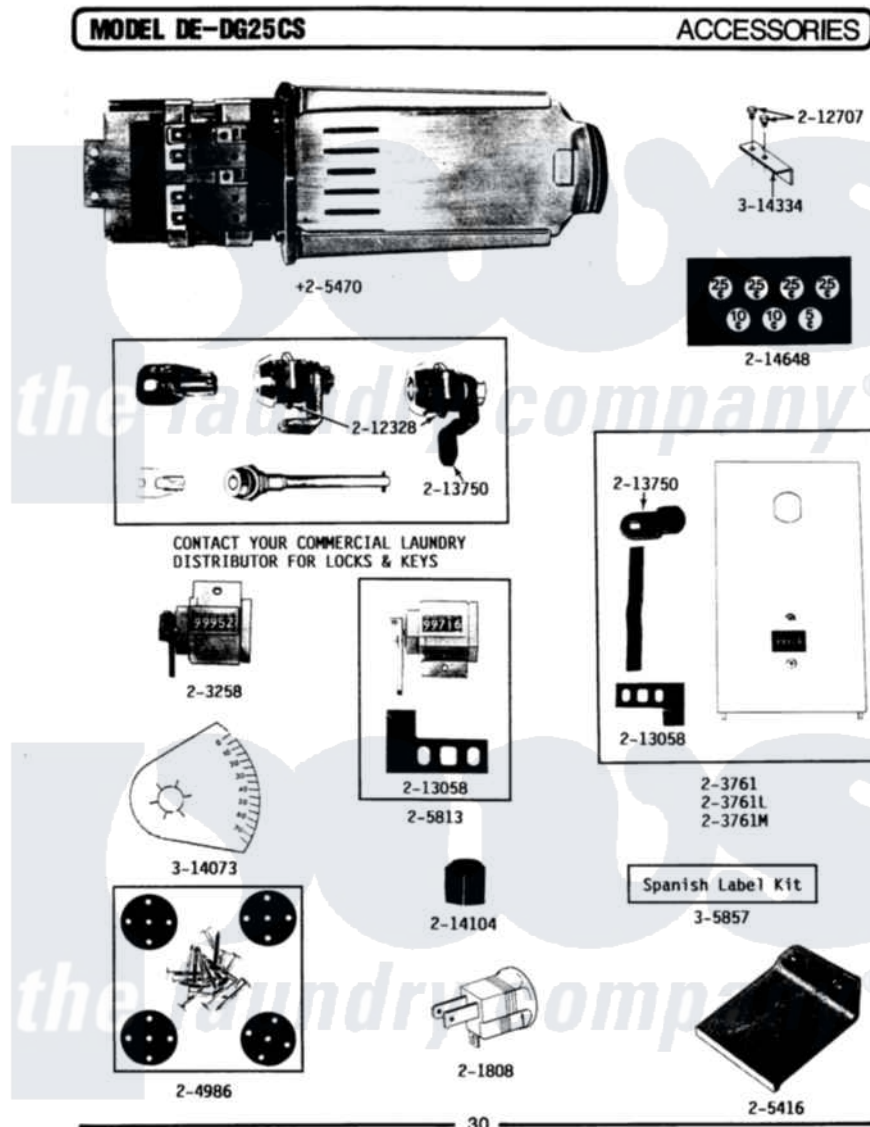

# Maytag LDE25CS 10 - INSTALLATION ACCESSORIES

Maytag Residential Maytag LDE25CS Dryer Parts Parts Diagram 10 - INSTALLATION ACCESSORIES  
 Click on the part number to view part

Item	Original Part Number	Replaced By	Status	Part Description
001	NLA		Not Available	BLADE, SAW
002	NLA		Not Available	REPLACEMENT DRILL
003	NLA		Not Available	HOLE SAW W/DRILL BIT
004	NLA		Not Available	EXTENSION CHUCK, DRILL
005	Y059129	<a href="#">4396007RW</a>		Vent Hood
006	<a href="#">Y059130</a>			Pipe, Venting
007	<a href="#">Y059131</a>			Elbow, Venting
008	Y059134			PLATE, ALUM. WINDOW (15"X20")
009	<a href="#">Y059135</a>			Vent Duct Assembly
010	<a href="#">Y059143</a>			Flexible Vent Kit
011	NLA		Not Available	RECTANGULAR VENT KIT
012	NLA		Not Available	DAMPER, BACK DRAFT
013	211294	<a href="#">90767</a>		Screw, 8A X 3/8 Hex Washer Head Tapping
014	<a href="#">213323</a>			Fastener, Exhaust Duct Kit
015	NLA		Not Available	EXHAUST DEFLECTOR KIT

016	Y304353	<a href="#">4396010RP</a>	6ft Scvent
017	<a href="#">Y304630</a>		Clamp, Flexible Duct
018	<a href="#">Y304652</a>		Exhaust Duct Kit
019	311353	Not Available	BAG, LINT (DACRON)
020	<a href="#">312302</a>		Insulation, Exhaust Duct Kit
021	NLA	Not Available	BRACKET, EXHAUST DEFLECTOR