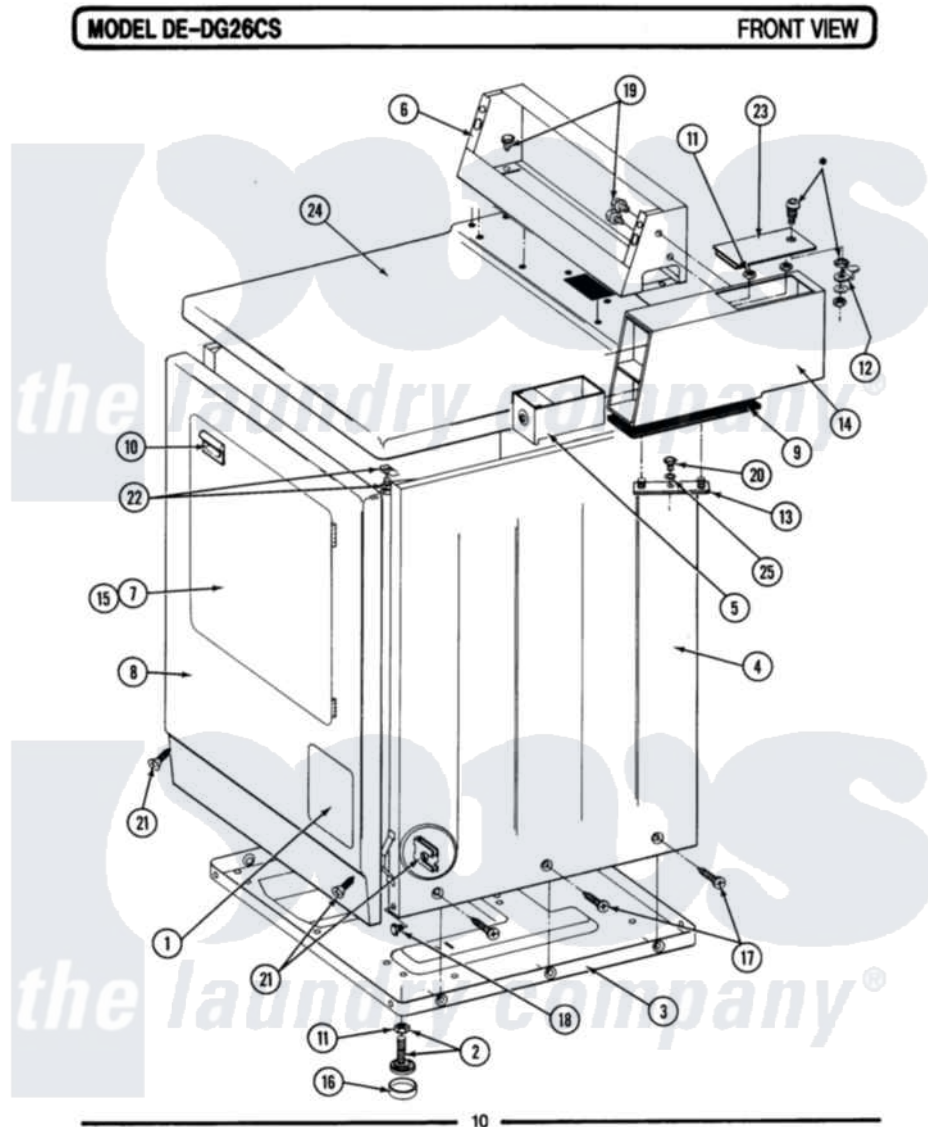

# Maytag LDE26CS 04 - FRONT VIEW

Maytag [Residential Maytag LDE26CS Dryer Parts](#) Parts Diagram 04 - FRONT VIEW  
 Click on the part number to view part

Item	Original Part Number	Replaced By	Status	Part Description
001	NLA		Not Available	PART NOT USED
002	<a href="#">Y305086</a>			Adjustable Leg And Nut
003	Y303361		Not Available	BASE ASSY. (UPPER & LOWER)
004	NLA		Not Available	CABINET (WHT)
005	205423	<a href="#">208883</a>		Coin Box K
"	205423L	<a href="#">208883</a>		Coin Box K
"	205423M	<a href="#">208883</a>		Coin Box K
006	NLA		Not Available	CONTROL COVER (WHT)
007	NLA		Not Available	(ALM)
"	Y307111		Not Available	DOOR ASSY. COMPLETE (WHT)
008	NLA		Not Available	PANEL, FRONT (WHT)
009	<a href="#">214660</a>			Gasket, Control Center
010	<a href="#">314946</a>			Handle White
"	<a href="#">314972</a>			Handle Door ALM
"	NLA		Not Available	(H. WHEAT)

011	Y052740	<a href="#">62739</a>	Nut, Lock
012	213750	<a href="#">W10133266</a>	Cam-Lock
013	NLA		Not Available MTG. STRAP---NA
014	206956	<a href="#">22001405</a>	Case, Coin Slide
"	206956L	<a href="#">22001405</a>	Case, Coin Slide
"	206956M	<a href="#">22001405</a>	Case, Coin Slide
015	<a href="#">314966</a>		Panel, Outer
"	NLA		Not Available (ALM)
016	<a href="#">Y314137</a>		Foot, Rubber
017	<a href="#">213007</a>		Xfor Cabinet See Cabinet, Back
018	Y310632	<a href="#">1163839</a>	Screw
019	212276	<a href="#">W10116760</a>	Screw
020	211294	<a href="#">90767</a>	Screw, 8A X 3/8 HeX Washer Head Tapping
021	<a href="#">204439</a>		Screw And Fstner Assembly
022	<a href="#">204445</a>		Screw And Fastener Assembly
023	203188		Not Available TIMER ACCESS DOOR (WHT)
"	203188L		Not Available ACCESS DOOR-ALMOND
"	203188M		Not Available ACCESS DOOR-HARVEST WHEAT
024	307105		Not Available COVER, TOP ASSY. (WHT)
"	NLA		Not Available (ALM)
025	<a href="#">910309</a>		Washer, Mounting Strap