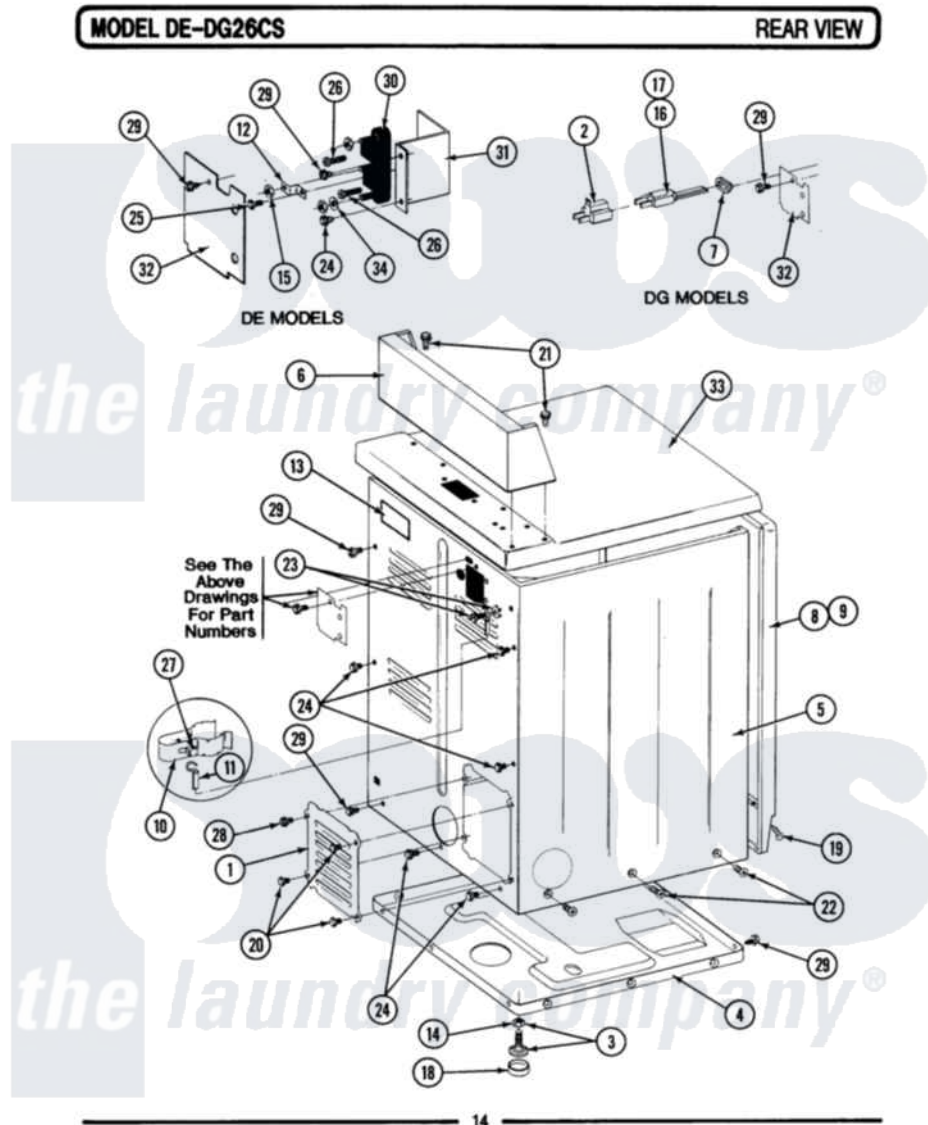

Maytag LDE26CS 05 - REAR VIEW

Maytag [Residential Maytag LDE26CS Dryer Parts](#) Parts Diagram 05 - REAR VIEW
 Click on the part number to view part

Item	Original Part Number	Replaced By	Status	Part Description
001	Y312951		Not Available	ACCESS COVER, BACK
002	Y201808			Converter
003	Y305086			Adjustable Leg And Nut
004	Y303361		Not Available	BASE ASSY. (UPPER & LOWER)
005	NLA		Not Available	CABINET (WHT)
006	NLA		Not Available	CONTROL COVER (WHT)
007	211881			Grommet, Cord Part Not Used-Gas Models Only
008	NLA		Not Available	PANEL, FRONT (WHT)
009	307998L			Front Panel---NA
"	NLA		Not Available	PART NOT USED
010	301548			Clamp, Ground Wire
011	311155			Ground Wire And Clamp
012	Y312184			Strap, Grounding
013	214519			LABEL, ELECTRICAL INSTR. PART NOT USED-GAS MODELS ONLY

014	Y052740	62739		Nut, Lock
015	311484	112432		Nut
016	302521		Not Available	CORD, POWER PART NOT USED-GAS MODELS ONLY
017	305168	33002916		Power Cord, Canadian 240V
018	Y314137			Foot, Rubber
019	204439			Screw And Fstner Assembly
020	211294	90767		Screw, 8A X 3/8 HeX Washer Head Tapping
021	212276	W10116760		Screw
022	213007			Xfor Cabinet See Cabinet, Back
023	NLA		Not Available	SCREW & WASHER ASSY.
024	Y310632	1163839		Screw
025	Y311423	489483		Screw 10-32 X 1/2
026	Y312209	W10001200		Screw
027	313122			Screw - Baffle To Tumbler
028	Y313559			Screw
029	Y313561			Screw----NA
030	400008			Block, Terminal
031	Y312904			Bracket, Terminal Block
032	Y312905		Not Available	COVER, TERMINAL
033	307105		Not Available	COVER, TOP ASSY. (WHT)
"	NLA		Not Available	(ALM)
034	Y311270			Washer, Terminal Block