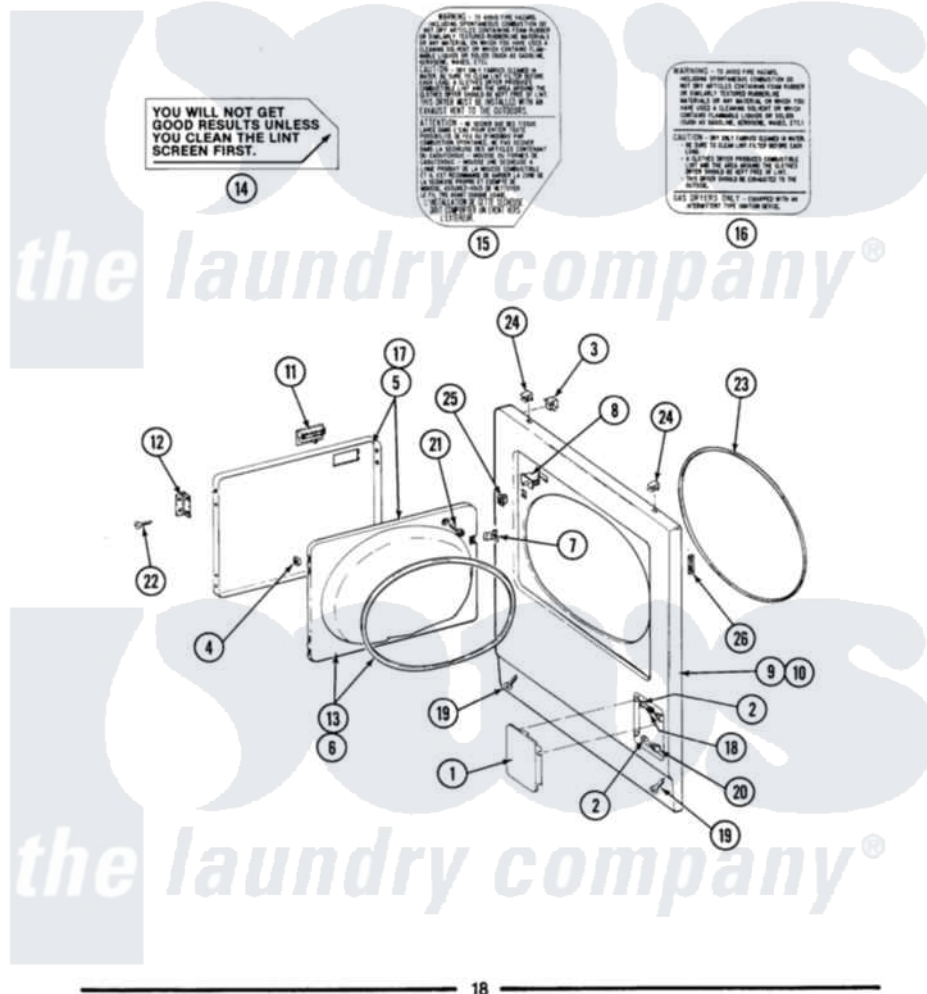

# Maytag LDE26CS 06 - FRONT PANEL & DOOR ASSEMBLY

**MODEL DE-DG26CS FRONT PANEL & DOOR ASSEMBLY**

Maytag Residential Maytag LDE26CS Dryer Parts Parts Diagram 06 - FRONT PANEL & DOOR ASSEMBLY  
 Click on the part number to view part

Item	Original Part Number	Replaced By	Status	Part Description
001	NLA		Not Available	PART NOT USED
002	NLA		Not Available	PART NOT USED
003	<a href="#">Y310376</a>			Clip, Door Switch Harness
004	<a href="#">Y313910</a>			Clip, Door Liner To Outer Panel
005	NLA		Not Available	(ALM)
"	Y307111		Not Available	DOOR ASSY. COMPLETE (WHT)
006	314935	<a href="#">33001192</a>		Seal, Door
007	314936	<a href="#">33001305</a>		Strike, Door
"	314944	<a href="#">33001305</a>		Strike, Door
008	Y305753	<a href="#">W10169313</a>		Switch-Dor
009	NLA		Not Available	PANEL, FRONT (WHT)
010	<a href="#">307998L</a>			Front Panel---NA
"	NLA		Not Available	PART NOT USED
011	<a href="#">314946</a>			Handle White
"	<a href="#">314972</a>			Handle Door ALM

"	NLA	Not Available	(H. WHEAT)
012	307099	<a href="#">33001230</a>	Hinge, Door
013	307098	Not Available	DOOR, INNER (W/SEAL)
014	Y313340		LABEL, LINT SCREEN INSTRUCTION
015	314941	Not Available	LABEL, INSTRUCTION
016	NLA	Not Available	INSTRUCTION LABEL
017	<a href="#">314966</a>		Panel, Outer
"	NLA	Not Available	(ALM)
018	<a href="#">312369</a>		Sleeve, Access Panel Stud Part Not Used
019	<a href="#">204439</a>		Screw And Fstner Assembly
020	212949	<a href="#">22001866</a>	Screw, Relay
021	312960	<a href="#">489355</a>	Screw, 8 X 1/2
022	<a href="#">Y314062</a>		Screw, Door Hinge And Panel
023	<a href="#">314937</a>		Seal, Front Panel
024	212982	<a href="#">22001650</a>	Fastener, Spring
025	<a href="#">306436</a>		Door Latch Kit--W
026	<a href="#">Y313907</a>		Fastener, Twin