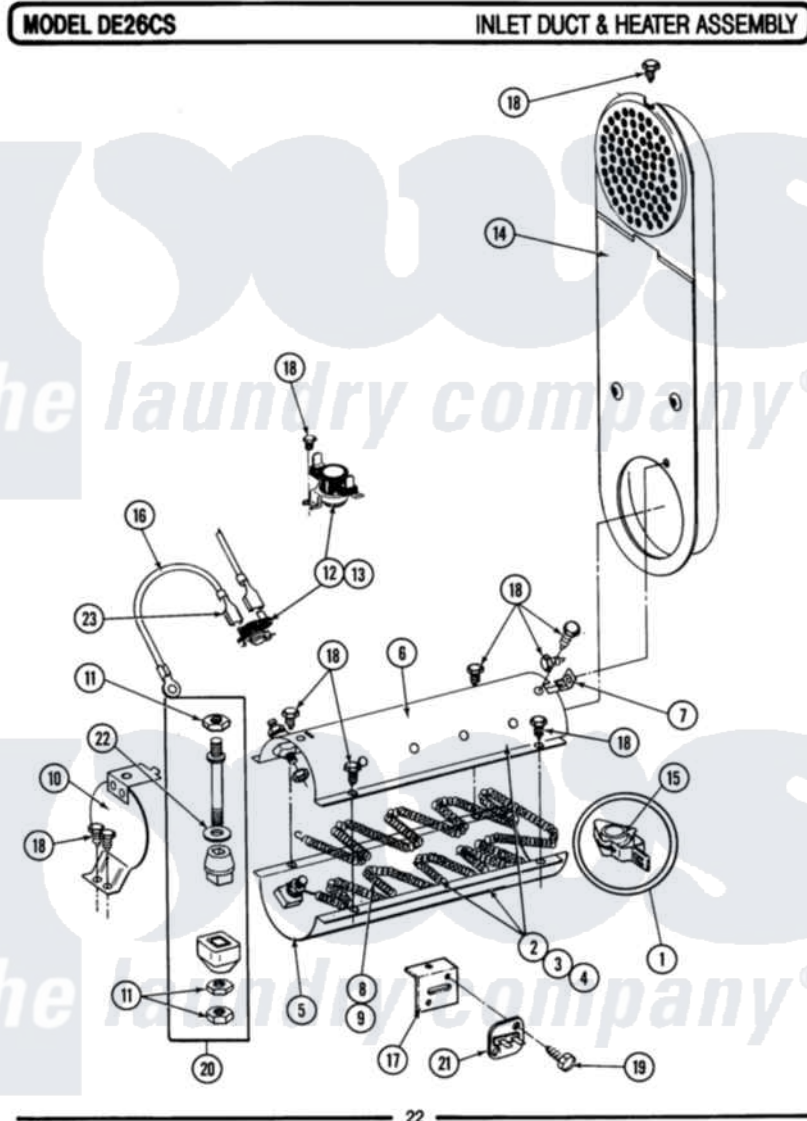

Maytag LDE26CS 08 - INLET DUCTHEATER ASSY.

Maytag [Residential Maytag LDE26CS Dryer Parts](#) Parts Diagram 08 - INLET DUCTHEATER ASSY.
 Click on the part number to view part

Item	Original Part Number	Replaced By	Status	Part Description
001	Y303881			Clip And Insulator Assembly
002	Y303404			Heater Assembly Complete
003	Y303778			Heater Assembly Complete
004	Y303856		Not Available	HEATER ASSY. COMPLETE (208V)
005	Y313576			Heater Chamber, Bottom
006	Y313575		Not Available	HEATER CHAMBER, TOP
007	Y312890			Retainer, Heater Chamber
008	Y304837	W10116793		Element
009	Y313537			Heater Element 240 Volt
010	304124		Not Available	HEATER SHIELD
011	311484	112432		Nut
012	303396			Thermostat, Hi-Limit
013	303896			Hi-Limit Thermostat-Canada
014	NLA		Not Available	INLET DUCT ASSY.
015	Y313270			Insulator For Heater Elemen
016	Y304693			Jumper Wire

017	315046		MOUNTING BRACKET
018	211294	90767	Screw, 8A X 3/8 HeX Washer Head Tapping
019	NLA	Not Available	SCREW
020	Y304596		Terminal Insulator Assembly
021	307473		Fuse, Thermal
022	311093		Washer, Terminal Connection
023	210745		Wire Terminal