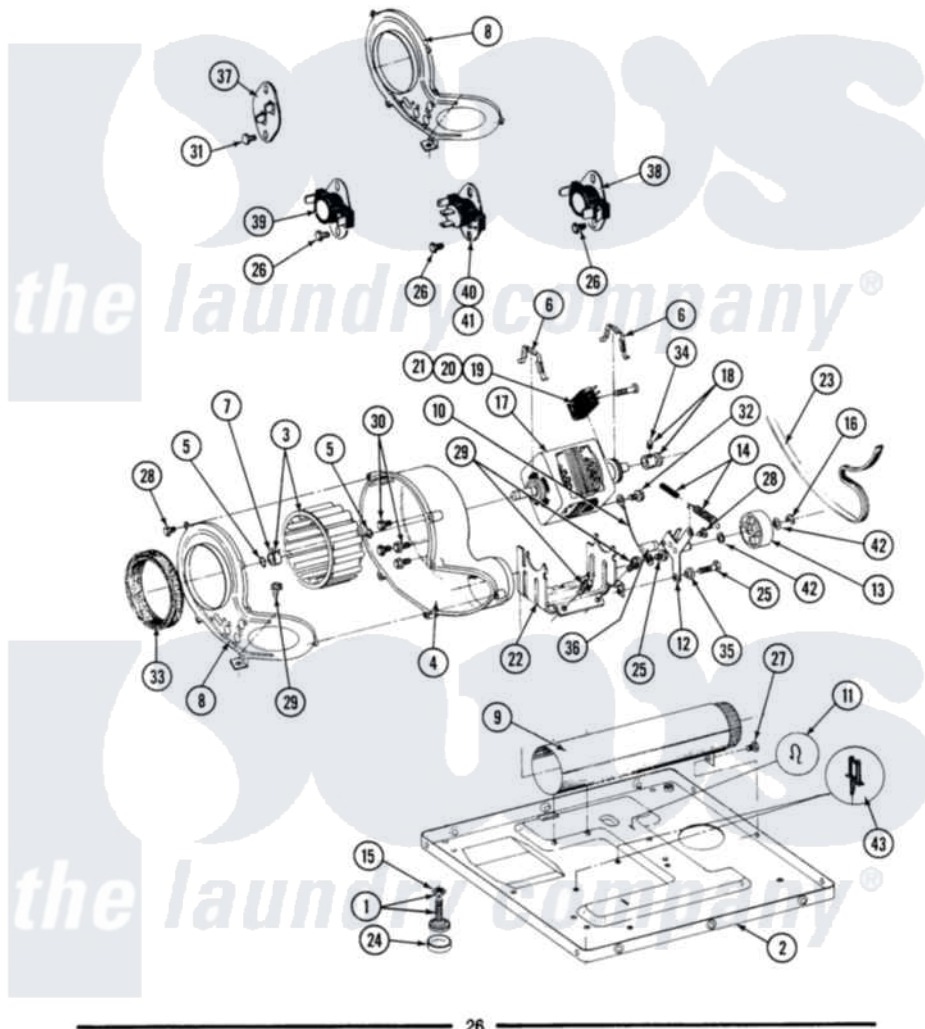

# Maytag LDE26CS 09 - MOTOR\BLOWER\BASE FRAME\THERMOSTATS

**MODEL DE-DG26CS** **MOTOR, BLOWER, BASE FRAME**  
**& THERMOSTATS**

Maytag Residential Maytag LDE26CS Dryer Parts Parts Diagram 09 - MOTOR\BLOWER\BASE FRAME\THERMOSTATS  
Click on the part number to view part

Item	Original Part Number	Replaced By	Status	Part Description
001	<a href="#">Y305086</a>			Adjustable Leg And Nut
002	Y303361		Not Available	BASE ASSY. (UPPER & LOWER)
003	<a href="#">Y303836</a>			Blower Wheel Assembly And Clamp
004	<a href="#">Y312893</a>			Housing, Blower
005	410233	<a href="#">9703438</a>		Ring-Retrn
006	<a href="#">Y015825</a>			Clip, Motor To Motor Support
007	<a href="#">312967</a>			Clamp, Blower Housing
008	314847			COVER, BLOWER HOUSING
009	Y303442			EXHAUST DUCT ASSEMBLY
010	<a href="#">901220</a>			Ground Wire
011	<a href="#">410490</a>			Spring, Retainer Wire Harness
012	Y303363	<a href="#">6-3033630</a>		Idler Arm
013	Y303705	<a href="#">6-3037050</a>		Pulley- ID
014	Y303945			IDLER SPRING ASSY. W/PLUG