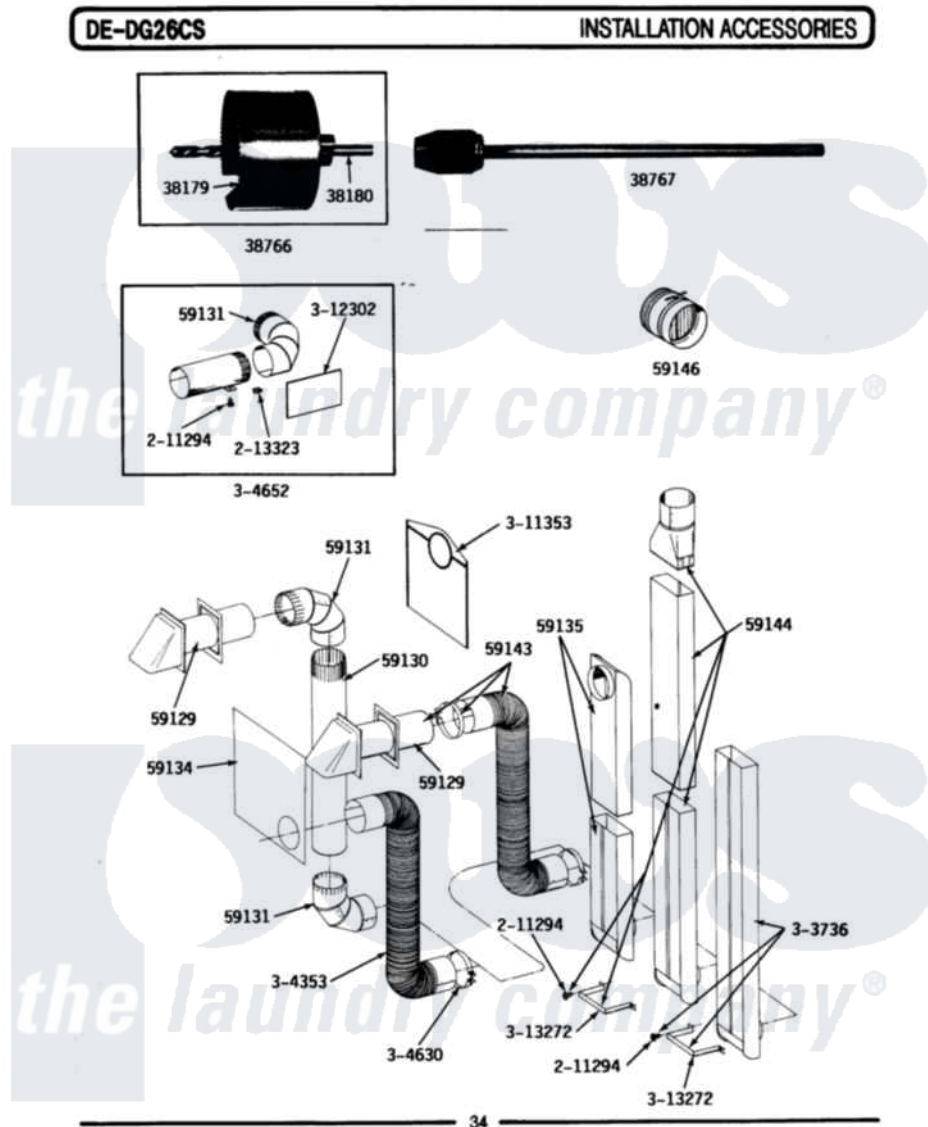

Maytag LDE26CS 10 - INSTALLATION ACCESSORIES

Maytag Residential Maytag LDE26CS Dryer Parts Parts Diagram 10 - INSTALLATION ACCESSORIES
 Click on the part number to view part

Item	Original Part Number	Replaced By	Status	Part Description
001	NLA		Not Available	BLADE, SAW
002	NLA		Not Available	REPLACEMENT DRILL
003	NLA		Not Available	HOLE SAW W/DRILL BIT
004	NLA		Not Available	EXTENSION CHUCK, DRILL
005	Y059129	4396007RW		Vent Hood
006	Y059130			Pipe, Venting
007	Y059131			Elbow, Venting
008	Y059134			PLATE, ALUM. WINDOW (15" X 20")
009	Y059135			Vent Duct Assembly
010	Y059143			Flexible Vent Kit
011	NLA		Not Available	RECTANGULAR VENT KIT
012	NLA		Not Available	DAMPER, BACK DRAFT
013	211294	90767		Screw, 8A X 3/8 Hex Washer Head Tapping
014	213323			Fastener, Exhaust Duct Kit
015	NLA		Not Available	EXHAUST DEFLECTOR KIT

016	Y304353	4396010RP	6ft Scvent
017	Y304630		Clamp, Flexible Duct
018	Y304652		Exhaust Duct Kit
019	311353	Not Available	BAG, LINT (DACRON)
020	312302		Insulation, Exhaust Duct Kit
021	NLA	Not Available	BRACKET, EXHAUST DEFLECTOR