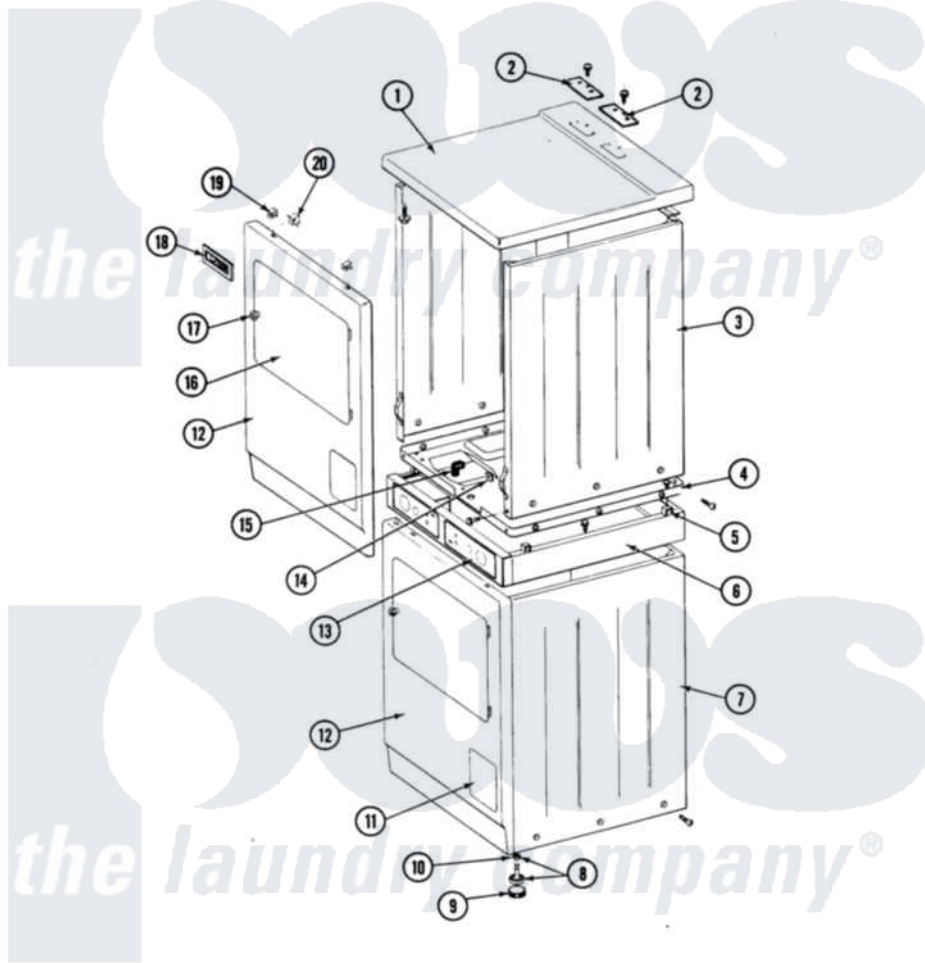

Maytag LDE27CA 01 - FRONT VIEW

SECTION: FRONT VIEW
MODEL: DE-DG27CA

Issue Date: 10/90

4

Maytag [Residential Maytag LDE27CA Dryer Parts](#) Parts Diagram 01 - FRONT VIEW
Click on the part number to view part

Item	Original Part Number	Replaced By	Status	Part Description
001	204445			Screw And Fastener Assembly
"	307104			Top Cover Assembly
002	NLA		Not Available	COVER PLATE
"	Y313559			Screw
003	204445			Screw And Fastener Assembly
"	NLA		Not Available	CABINET (WHT)
004	314663	214354		Screw, Top Cover To Cabnt.
"	Y307482		Not Available	BASE ASSY. (UPPER & LOWER)
005	310933	33002194		Nut, Speed
006	NLA		Not Available	SUPPORT ASSY
"	Y310632	1163839		Screw
007	314663	214354		Screw, Top Cover To Cabnt.
"	NLA		Not Available	CABINET, LOWER (WHITE)
008	Y302699	22003428		Leg, Adjustable
009	210684			Foot, Adjustable Leg
010	210385			Lock Nut For Adjustable Leg