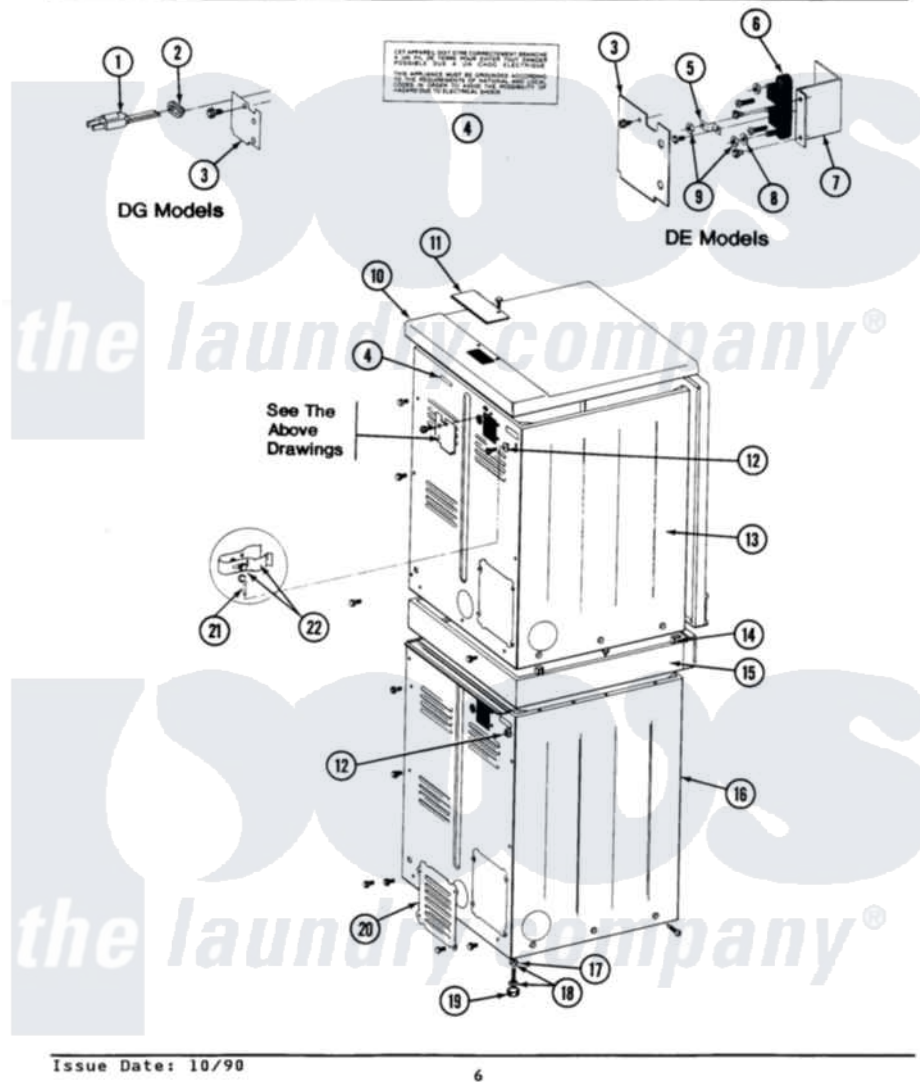

# Maytag LDE27CA 02 - REAR VIEW

SECTION: REAR VIEW  
MODEL: DE-DG27CA

Issue Date: 10/90

Maytag [Residential Maytag LDE27CA Dryer Parts](#) Parts Diagram 02 - REAR VIEW  
Click on the part number to view part

Item	Original Part Number	Replaced By	Status	Part Description
001	302521		Not Available	CORD, POWER PART NOT USED-GAS MODELS ONLY
002	<a href="#">211881</a>			Grommet, Cord Part Not Used-Gas Models Only
003	<a href="#">Y313561</a>			Screw---NA
"	Y312905		Not Available	COVER, TERMINAL
004	214519			LABEL, ELECTRICAL INSTR. PART NOT USED-GAS MODELS ONLY
005	Y311423	<a href="#">489483</a>		Screw 10-32 X 1/2
"	<a href="#">Y312184</a>			Strap, Grounding
006	<a href="#">400008</a>			Block, Terminal
"	Y312209	<a href="#">W10001200</a>		Screw
007	<a href="#">Y313561</a>			Screw---NA
"	<a href="#">Y312904</a>			Bracket, Terminal Block
008	<a href="#">Y311270</a>			Washer, Terminal Block
009	311484	<a href="#">112432</a>		Nut
010	<a href="#">307104</a>			Top Cover Assembly