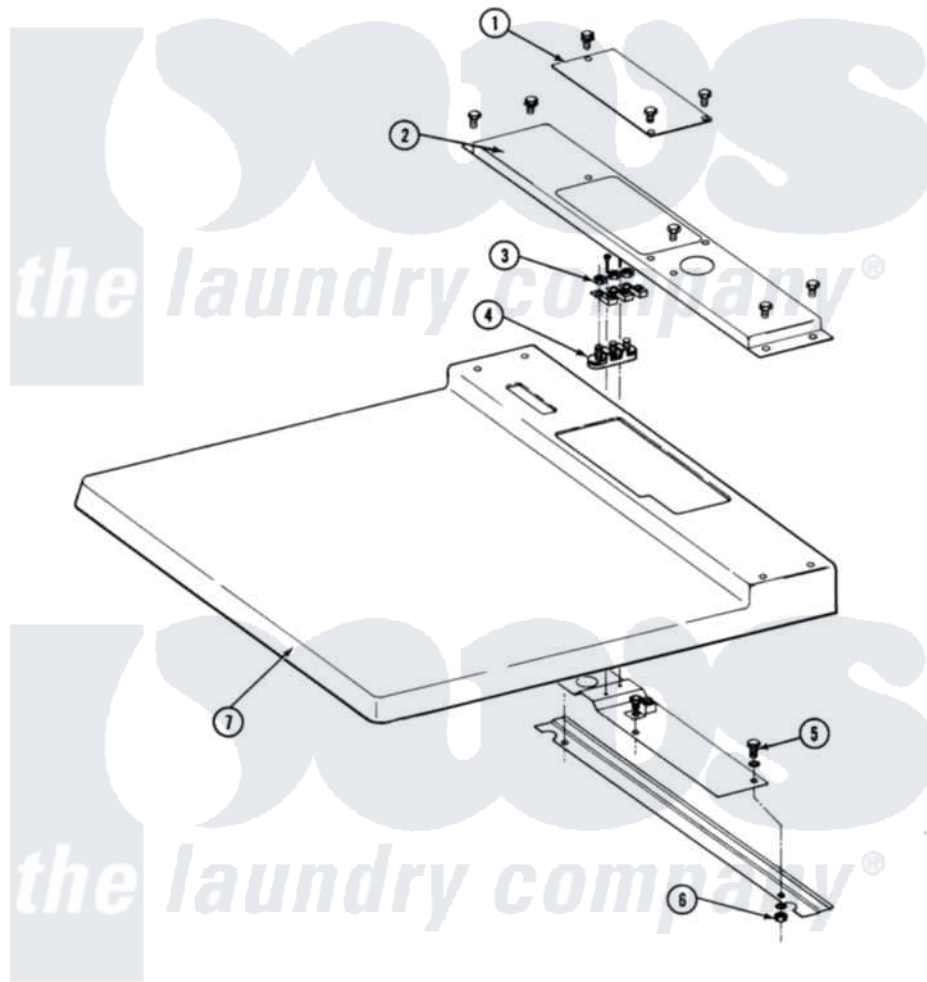

Maytag LDE27CA 03 - TOP COVER-CANADA

SECTION: TOP COVER - DE - CANADA ONLY
 MODEL: DE27CA - CS

Issue Date: 10/90

10

Maytag [Residential Maytag LDE27CA Dryer Parts](#) Parts Diagram 03 - TOP COVER-CANADA
 Click on the part number to view part

Item	Original Part Number	Replaced By	Status	Part Description
001	211294	90767		Screw, 8A X 3/8 HeX Washer Head Tapping
"	Y313559			Screw
"	Y314174			Terminal Cover - Canada
002	211294	90767		Screw, 8A X 3/8 HeX Washer Head Tapping
"	NLA		Not Available	CONDUIT ENTRANCE
"	Y313559			Screw
003	311484	112432		Nut
004	400008			Block, Terminal
"	Y312209	W10001200		Screw
005	NLA		Not Available	CAP SCREW, 1/4-20 X 1/2
006	Y052721			Nut, Terminal Block Plate
007	NLA		Not Available	TOP COVER