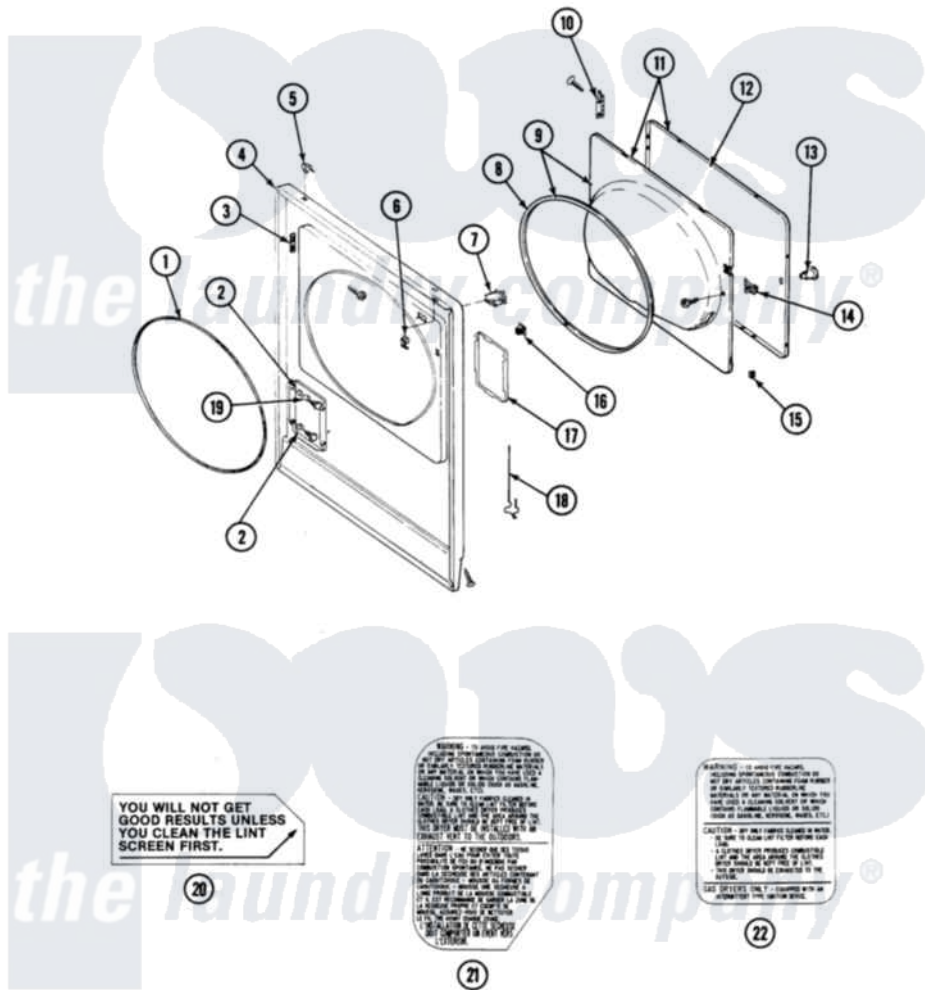

Maytag LDE27CA 05 - FRONT PANEL & DOOR ASSEMBLY

SECTION: FRONT PANEL & DOOR ASSEMBLY
 MODEL: DE-D627CA

Issue Date: 10/90

Maytag [Residential Maytag LDE27CA Dryer Parts](#) Parts Diagram 05 - FRONT PANEL & DOOR ASSEMBLY
 Click on the part number to view part

Item	Original Part Number	Replaced By	Status	Part Description
001	314937			Seal, Front Panel
002	NLA		Not Available	PART NOT USED
003	Y313907			Fastener, Twin
004	204439			Screw And Fstner Assembly
"	NLA		Not Available	PANEL, FRONT (WHT)
005	212982	22001650		Fastener, Spring
006	Y310376			Clip, Door Switch Harness
007	Y305753	W10169313		Switch-Dor
008	314935	33001192		Seal, Door
009	Y308070		Not Available	INNER DOOR W/GASKET
010	Y314062			Screw, Door Hinge And Panel
011	308062			Door Assembly Complete W/O Hinges
012	NLA		Not Available	DOOR OUTER HALF WHITE
013	NLA		Not Available	KNOB AND SCREW
014	314936	33001305		Strike, Door
"	314944	33001305		Strike, Door

015	Y313910		Clip, Door Liner To Outer Panel
016	306436		Door Latch Kit--W
017	NLA	Not Available	PART NOT USED
018	Y314025		Latch For Access Door
019	312369		Sleeve, Access Panel Stud Part Not Used
020	Y313340		LABEL, LINT SCREEN INSTRUCTION
021	314941	Not Available	LABEL, INSTRUCTION
022	NLA	Not Available	INSTRUCTION LABEL