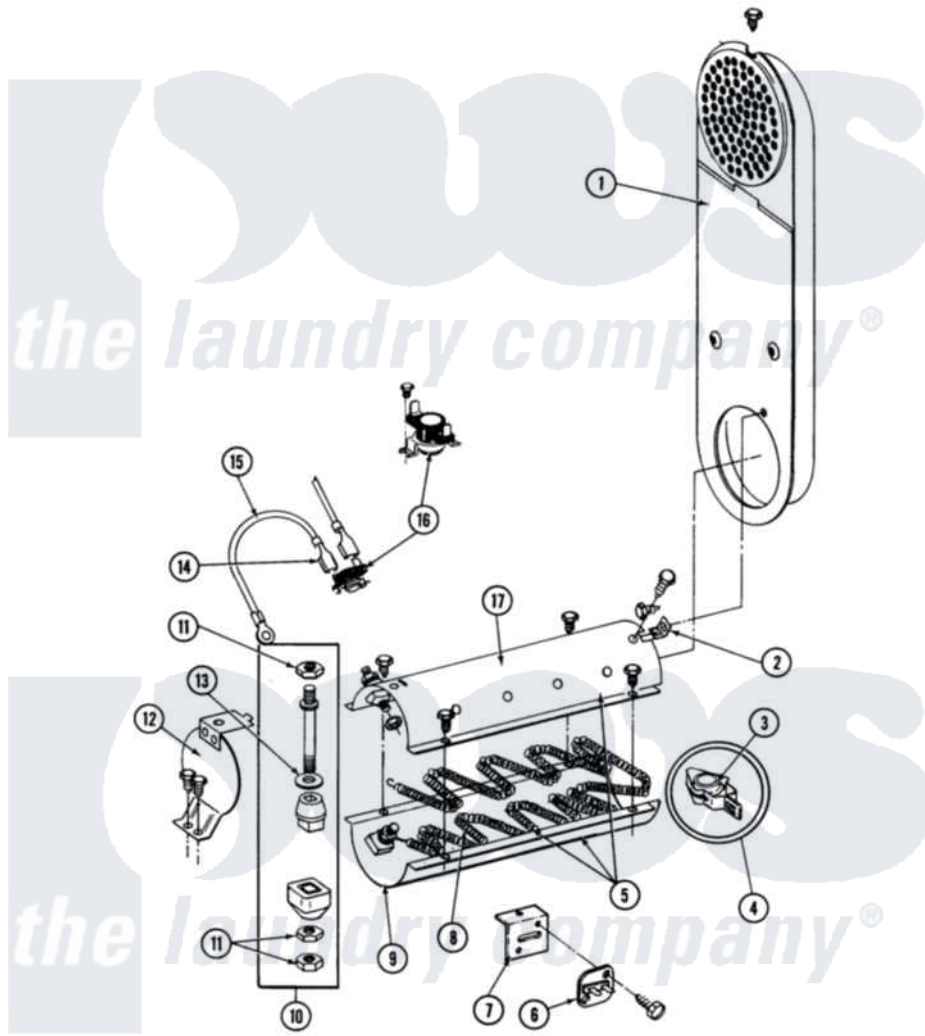

Maytag LDE27CA 07 - INLET DUCT & HEATER ASSEMBLY

SECTION: INLET DUCT & HEATER ASSEMBLY
 MODEL: DE MODELS

Issue Date: 10/90

32

Maytag [Residential Maytag LDE27CA Dryer Parts](#) Parts Diagram 07 - INLET DUCT & HEATER ASSEMBLY
 Click on the part number to view part

Item	Original Part Number	Replaced By	Status	Part Description
001	211294	90767		Screw, 8A X 3/8 HeX Washer Head Tapping
"	NLA		Not Available	INLET DUCT ASSY.
002	211294	90767		Screw, 8A X 3/8 HeX Washer Head Tapping
"	Y312890			Retainer, Heater Chamber
003	Y313270			Insulator For Heater Elemen
004	Y303881			Clip And Insulator Assembly
005	211294	90767		Screw, 8A X 3/8 HeX Washer Head Tapping
"	307470	Y303778		Heater Assembly Complete
"	307471			Heater Assembly Complete
006	307473			Fuse, Thermal
"	NLA		Not Available	SCREW
007	211294	90767		Screw, 8A X 3/8 HeX Washer Head Tapping
"	315046			MOUNTING BRACKET
008	Y304837	W10116793		Element

"	Y313537		Heater Element 240 Volt
009	Y313576		Heater Chamber, Bottom
010	Y304596		Terminal Insulator Assembly
011	311484	112432	Nut
012	211294	90767	Screw, 8A X 3/8 HeX Washer Head Tapping
"	304124	Not Available	HEATER SHIELD
013	311093		Washer, Terminal Connection
014	210745		Wire Terminal
015	Y304693		Jumper Wire
016	211294	90767	Screw, 8A X 3/8 HeX Washer Head Tapping
"	303396		Thermostat, Hi-Limit
"	303896		Hi-Limit Thermostat-Canada
017	211294	90767	Screw, 8A X 3/8 HeX Washer Head Tapping
"	Y313575	Not Available	HEATER CHAMBER, TOP