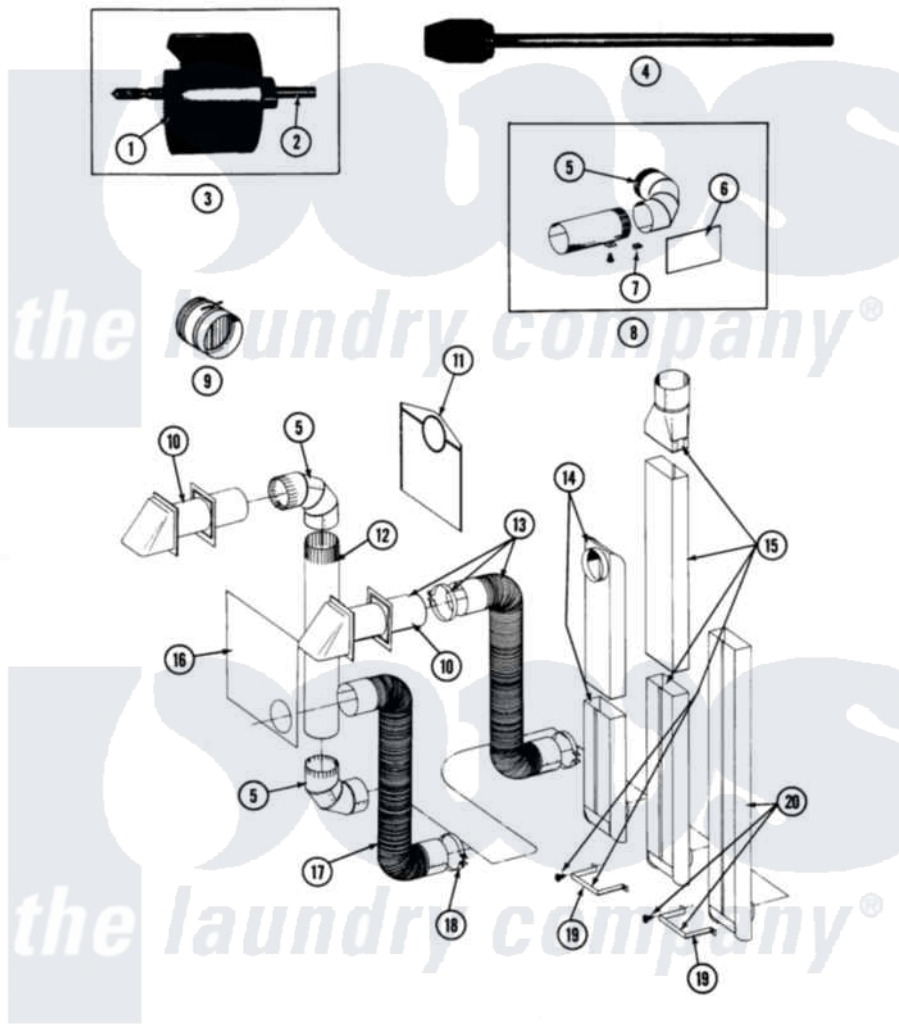

Maytag LDE27CA 10 - INSTALLATION ACCESSORIES

SECTION: INSTALLATION ACCESSORIES
 MODEL: ALL MODELS

Issue Date: 10/90

40

Maytag Residential Maytag LDE27CA Dryer Parts Parts Diagram 10 - INSTALLATION ACCESSORIES
 Click on the part number to view part

Item	Original Part Number	Replaced By	Status	Part Description
001	NLA		Not Available	BLADE, SAW
002	NLA		Not Available	REPLACEMENT DRILL
003	NLA		Not Available	HOLE SAW W/DRILL BIT
004	NLA		Not Available	EXTENSION CHUCK, DRILL
005	Y059131			Elbow, Venting
006	312302			Insulation, Exhaust Duct Kit
007	213323			Fastener, Exhaust Duct Kit
008	211294	90767		Screw, 8A X 3/8 HeX Washer Head Tapping
"	Y304652			Exhaust Duct Kit
009	NLA		Not Available	DAMPER, BACK DRAFT
010	Y059129	4396007RW		Vent Hood
011	311353		Not Available	BAG, LINT (DACRON)
012	Y059130			Pipe, Venting
013	Y059143			Flexible Vent Kit
014	Y059135			Vent Duct Assembly
015	NLA		Not Available	RECTANGULAR VENT KIT

016	Y059134		PLATE, ALUM. WINDOW (15``X20``)
017	Y304353	4396010RP	6ft Scvent
018	Y304630		Clamp, Flexible Duct
019	211294	90767	Screw, 8A X 3/8 HeX Washer Head Tapping
"	NLA	Not Available	BRACKET, EXHAUST DEFLECTOR
020	NLA	Not Available	EXHAUST DEFLECTOR KIT