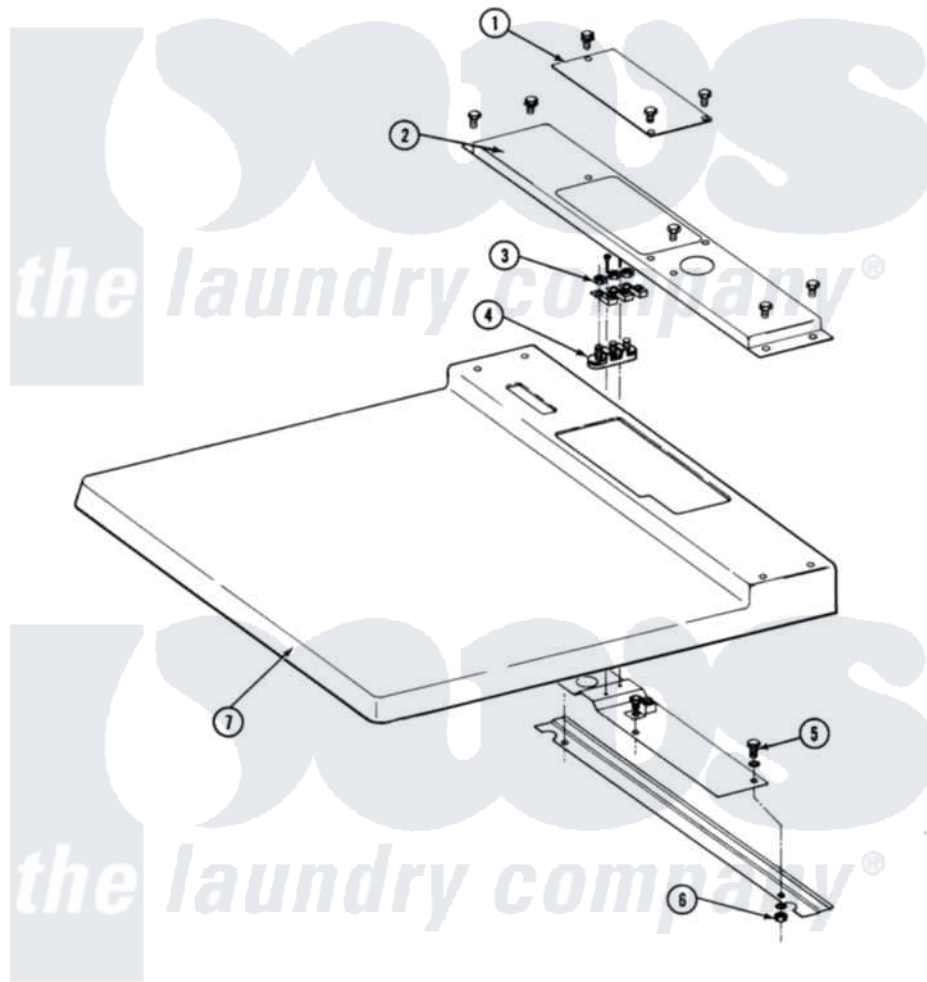

Maytag LDE27CS 01 - TOP COVER-CANADA

SECTION: TOP COVER - DE - CANADA ONLY
 MODEL: DE27CA - CS

Issue Date: 10/90

10

Maytag [Residential Maytag LDE27CS Dryer Parts](#) Parts Diagram 01 - TOP COVER-CANADA
 Click on the part number to view part

Item	Original Part Number	Replaced By	Status	Part Description
001	211294	90767		Screw, 8A X 3/8 HeX Washer Head Tapping
"	Y313559			Screw
"	Y314174			Terminal Cover - Canada
002	211294	90767		Screw, 8A X 3/8 HeX Washer Head Tapping
"	NLA		Not Available	CONDUIT ENTRANCE
"	Y313559			Screw
003	311484	112432		Nut
004	400008			Block, Terminal
"	Y312209	W10001200		Screw
005	NLA		Not Available	CAP SCREW, 1/4-20 X 1/2
006	Y052721			Nut, Terminal Block Plate
007	NLA		Not Available	TOP COVER