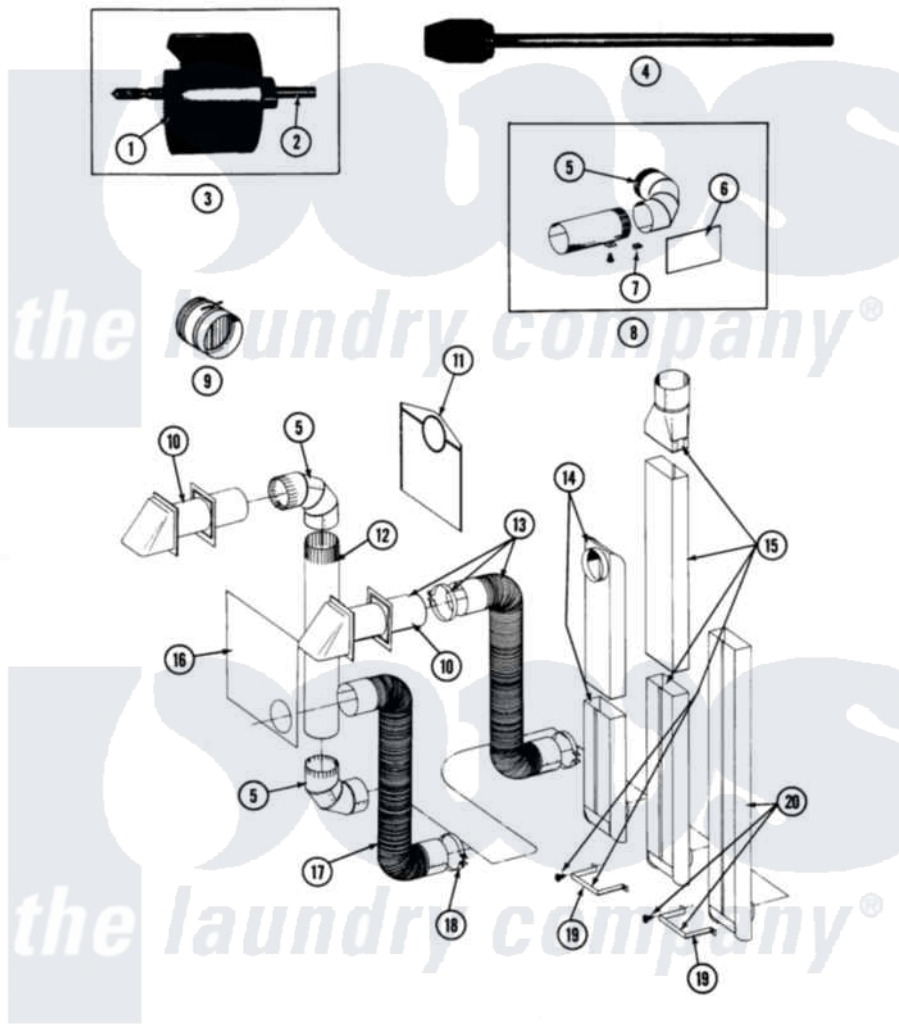

# Maytag LDE27CS 06 - INSTALLATION ACCESSORIES

SECTION: INSTALLATION ACCESSORIES  
 MODEL: ALL MODELS

Issue Date: 10/90

40

Maytag Residential Maytag LDE27CS Dryer Parts Parts Diagram 06 - INSTALLATION ACCESSORIES  
 Click on the part number to view part

Item	Original Part Number	Replaced By	Status	Part Description
001	NLA		Not Available	BLADE, SAW
002	NLA		Not Available	REPLACEMENT DRILL
003	NLA		Not Available	HOLE SAW W/DRILL BIT
004	NLA		Not Available	EXTENSION CHUCK, DRILL
005	<a href="#">Y059131</a>			Elbow, Venting
006	<a href="#">312302</a>			Insulation, Exhaust Duct Kit
007	<a href="#">213323</a>			Fastener, Exhaust Duct Kit
008	211294	<a href="#">90767</a>		Screw, 8A X 3/8 HeX Washer Head Tapping
"	<a href="#">Y304652</a>			Exhaust Duct Kit
009	NLA		Not Available	DAMPER, BACK DRAFT
010	Y059129	<a href="#">4396007RW</a>		Vent Hood
011	311353		Not Available	BAG, LINT (DACRON)
012	<a href="#">Y059130</a>			Pipe, Venting
013	<a href="#">Y059143</a>			Flexible Vent Kit
014	<a href="#">Y059135</a>			Vent Duct Assembly
015	NLA		Not Available	RECTANGULAR VENT KIT

016	Y059134		PLATE, ALUM. WINDOW (15``X20``)
017	Y304353	<a href="#">4396010RP</a>	6ft Scvent
018	<a href="#">Y304630</a>		Clamp, Flexible Duct
019	211294	<a href="#">90767</a>	Screw, 8A X 3/8 HeX Washer Head Tapping
"	NLA	Not Available	BRACKET, EXHAUST DEFLECTOR
020	NLA	Not Available	EXHAUST DEFLECTOR KIT