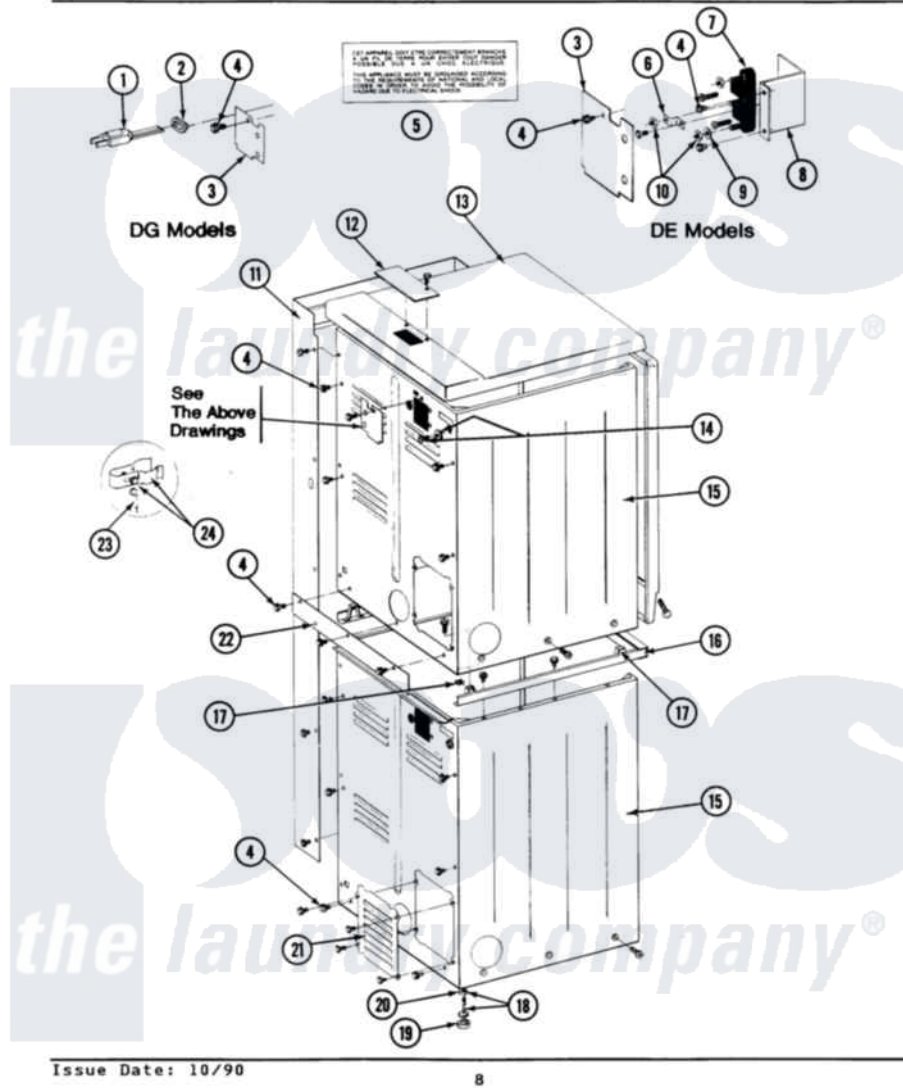

Maytag LDE27CS 08 - REAR VIEW

SECTION: REAR VIEW
MODEL: DE-DG27CS-CT

Issue Date: 10/90

Maytag Residential Maytag LDE27CS Dryer Parts Parts Diagram 08 - REAR VIEW
Click on the part number to view part

Item	Original Part Number	Replaced By	Status	Part Description
001	302521		Not Available	CORD, POWER PART NOT USED-GAS MODELS ONLY
002	211881			Grommet, Cord Part Not Used-Gas Models Only
003	Y312905		Not Available	COVER, TERMINAL
004	Y313561			Screw----NA
005	214519			LABEL, ELECTRICAL INSTR. PART NOT USED-GAS MODELS ONLY
006	Y311423	489483		Screw 10-32 X 1/2
"	Y312184			Strap, Grounding
007	400008			Block, Terminal
"	Y312209	W10001200		Screw
008	Y312904			Bracket, Terminal Block
009	Y311270			Washer, Terminal Block
010	311484	112432		Nut
011	NLA		Not Available	SCREW
012	NLA		Not Available	COVER PLATE

"	Y313559		Screw
013	307104		Top Cover Assembly
"	NLA	Not Available	TOP COVER ASSY
014	NLA	Not Available	SCREW & WASHER ASSY.
015	213007		Xfor Cabinet See Cabinet, Back
"	307125	Not Available	CABINET, LOWER (WHITE)
"	NLA	Not Available	CABINET, LOWER (ALMOND)
"	Y310632	1163839	Screw
016	911050	4312464	Screw
"	NLA	Not Available	SPACER ASSM-WHITE
"	Y310632	1163839	Screw
017	310933	33002194	Nut, Speed
018	Y302699	22003428	Leg, Adjustable
019	210684		Foot, Adjustable Leg
020	210385		Lock Nut For Adjustable Leg
021	211294	90767	Screw, 8A X 3/8 HeX Washer Head Tapping
"	Y312951	Not Available	ACCESS COVER, BACK
"	Y313559		Screw
022	NLA	Not Available	FILLER STRIP
"	Y310632	1163839	Screw
023	311155		Ground Wire And Clamp
024	301548		Clamp, Ground Wire
"	313122		Screw - Baffle To Tumbler