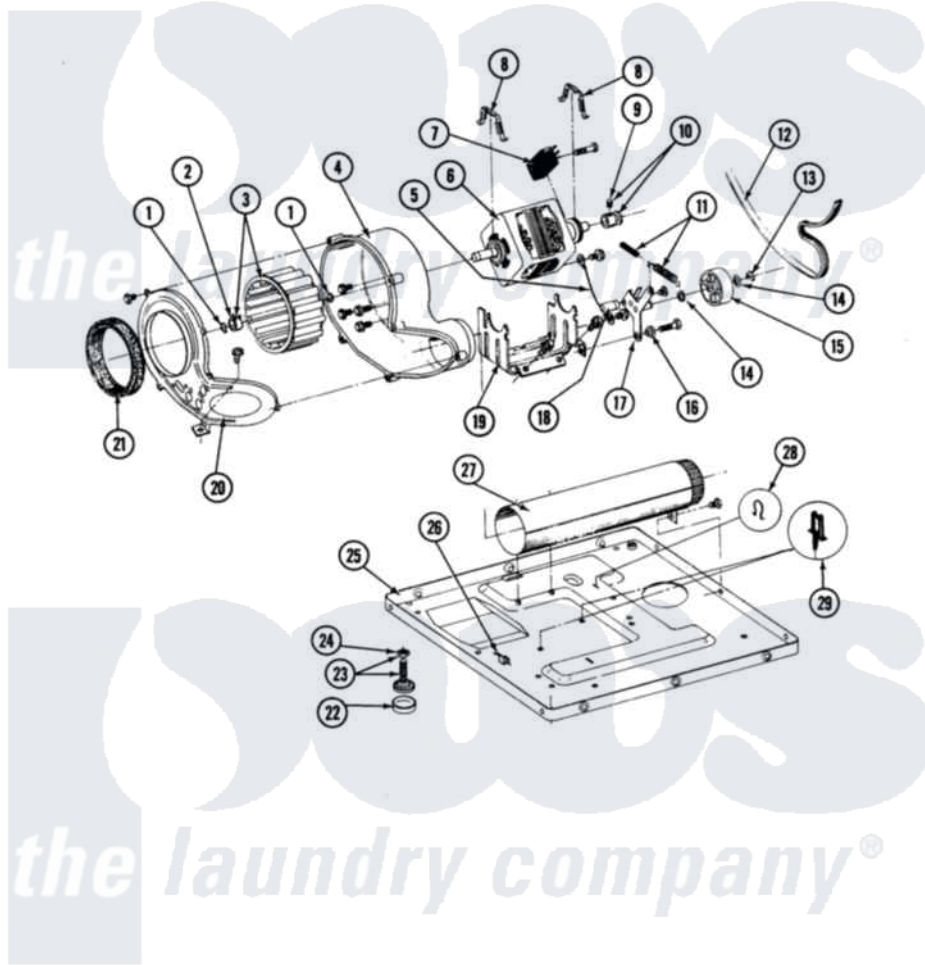

# Maytag LDE27CT 03 - MOTOR, BLOWER & BASE FRAME

SECTION: MOTOR, BLOWER & BASE FRAME  
 MODEL: DE-DG27CA-CS-CT

Issue Date: 10/90

36

Maytag [Residential Maytag LDE27CT Dryer Parts](#) Parts Diagram 03 - MOTOR, BLOWER & BASE FRAME  
 Click on the part number to view part

Item	Original Part Number	Replaced By	Status	Part Description
001	410233	<a href="#">9703438</a>		Ring-Retrn
002	<a href="#">312967</a>			Clamp, Blower Housing
003	<a href="#">Y303836</a>			Blower Wheel Assembly And Clamp
004	<a href="#">Y312893</a>			Housing, Blower
005	<a href="#">901220</a>			Ground Wire
"	910343	<a href="#">488234</a>		Screw 8-32 X 1/4
006	Y303358	<a href="#">W10410999</a>		Motor-Drve
007	306207		Not Available	(PROD. No.303358-8 & No.303358-9)
"	NLA		Not Available	SWITCH, MOTOR START
"	Y303877		Not Available	SWITCH, MOTOR EXTERNAL START No.303358-2, No.303358-4, 303358-7
"	<a href="#">Y303879</a>			Switch, Motor External Start
008	<a href="#">Y015825</a>			Clip, Motor To Motor Support
009	<a href="#">Y053241</a>			Set Screw, Motor Pulley
010	Y305185	<a href="#">6-3051850</a>		Pulley- MO