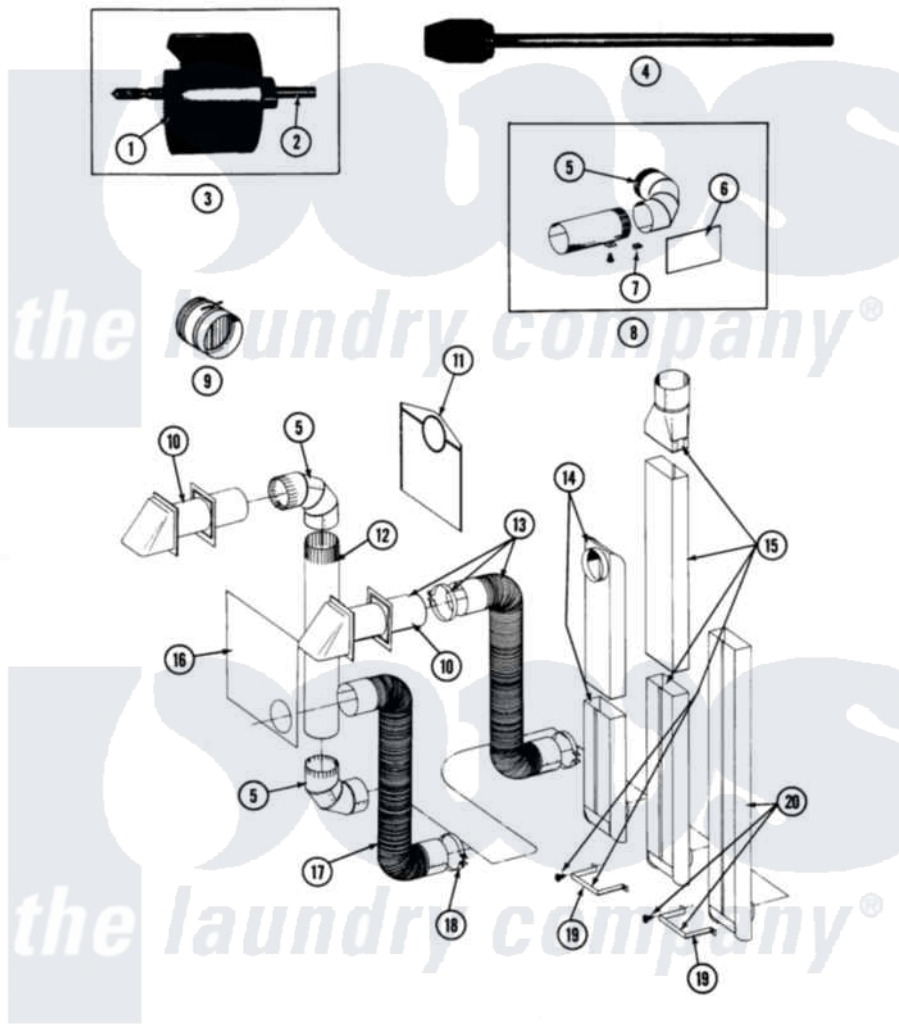

Maytag LDE27CT 05 - INSTALLATION ACCESSORIES

SECTION: INSTALLATION ACCESSORIES
 MODEL: ALL MODELS

Issue Date: 10/90

40

Maytag Residential Maytag LDE27CT Dryer Parts Parts Diagram 05 - INSTALLATION ACCESSORIES
 Click on the part number to view part

Item	Original Part Number	Replaced By	Status	Part Description
001	NLA		Not Available	BLADE, SAW
002	NLA		Not Available	REPLACEMENT DRILL
003	NLA		Not Available	HOLE SAW W/DRILL BIT
004	NLA		Not Available	EXTENSION CHUCK, DRILL
005	Y059131			Elbow, Venting
006	312302			Insulation, Exhaust Duct Kit
007	213323			Fastener, Exhaust Duct Kit
008	211294	90767		Screw, 8A X 3/8 HeX Washer Head Tapping
"	Y304652			Exhaust Duct Kit
009	NLA		Not Available	DAMPER, BACK DRAFT
010	Y059129	4396007RW		Vent Hood
011	311353		Not Available	BAG, LINT (DACRON)
012	Y059130			Pipe, Venting
013	Y059143			Flexible Vent Kit
014	Y059135			Vent Duct Assembly
015	NLA		Not Available	RECTANGULAR VENT KIT

016	Y059134		PLATE, ALUM. WINDOW (15``X20``)
017	Y304353	4396010RP	6ft Scvent
018	Y304630		Clamp, Flexible Duct
019	211294	90767	Screw, 8A X 3/8 HeX Washer Head Tapping
"	NLA	Not Available	BRACKET, EXHAUST DEFLECTOR
020	NLA	Not Available	EXHAUST DEFLECTOR KIT