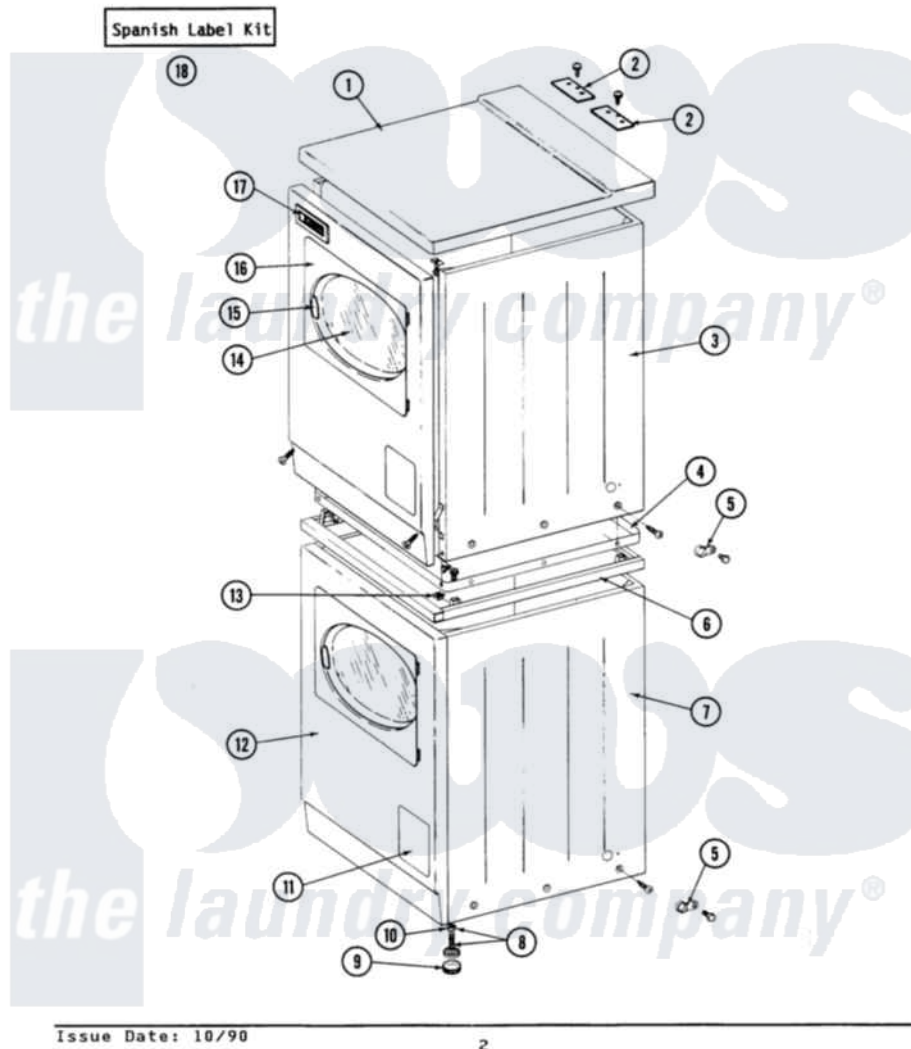

Maytag LDE27CT 06 - FRONT VIEW

SECTION: FRONT VIEW
MODEL: DE-D627CS-CT

Maytag [Residential Maytag LDE27CT Dryer Parts](#) Parts Diagram 06 - FRONT VIEW
Click on the part number to view part

Item	Original Part Number	Replaced By	Status	Part Description
001	307104			Top Cover Assembly
"	NLA		Not Available	TOP COVER ASSY
002	NLA		Not Available	COVER PLATE
"	Y313559			Screw
003	204445			Screw And Fastener Assembly
"	213007			Xfor Cabinet See Cabinet, Back
"	NLA		Not Available	CABINET, UPPER (WHITE)
004	314663	214354		Screw, Top Cover To Cabnt.
"	Y303361		Not Available	BASE ASSY. (UPPER & LOWER)
005	211168	W10139210		Screw, 8-18 X 5/16
"	910768	M0280301		Tie Electr
006	NLA		Not Available	SPACER ASSM-WHITE
007	307125		Not Available	CABINET, LOWER (WHITE)
"	NLA		Not Available	CABINET, LOWER (ALMOND)
008	Y302699	22003428		Leg, Adjustable

009	210684		Foot, Adjustable Leg
010	210385		Lock Nut For Adjustable Leg
011	NLA	Not Available	PART NOT USED
012	204439		Screw And Fstner Assembly
"	NLA	Not Available	PANEL, FRONT (WHT)
013	310933	33002194	Nut, Speed
014	308069	Not Available	DOOR, INNER W/GASKET
015	314939		Handle, Door
"	314974		Handle, Door
"	314975		Handle, Door
016	NLA	Not Available	DOOR, COMPLETE LESS HINGES (WH
017	NLA	Not Available	NAME PLATE
018	NLA	Not Available	SPANISH LABEL KIT