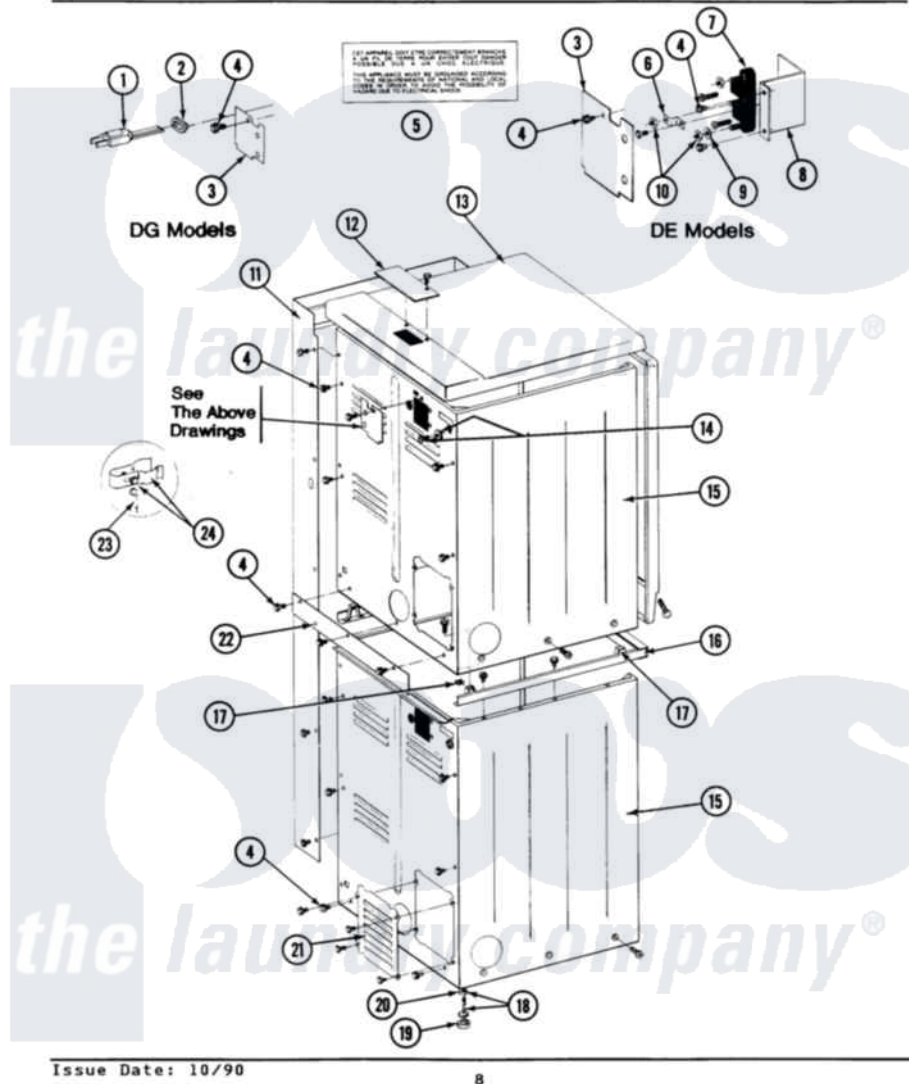

# Maytag LDE27CT 07 - REAR VIEW

SECTION: REAR VIEW  
MODEL: DE-DG27CS-CT

Issue Date: 10/90

8

Maytag [Residential Maytag LDE27CT Dryer Parts](#) Parts Diagram 07 - REAR VIEW  
Click on the part number to view part

Item	Original Part Number	Replaced By	Status	Part Description
001	302521		Not Available	CORD, POWER PART NOT USED-GAS MODELS ONLY
002	<a href="#">211881</a>			Grommet, Cord Part Not Used-Gas Models Only
003	Y312905		Not Available	COVER, TERMINAL
004	<a href="#">Y313561</a>			Screw----NA
005	214519			LABEL, ELECTRICAL INSTR. PART NOT USED-GAS MODELS ONLY
006	Y311423	<a href="#">489483</a>		Screw 10-32 X 1/2
"	<a href="#">Y312184</a>			Strap, Grounding
007	<a href="#">400008</a>			Block, Terminal
"	Y312209	<a href="#">W10001200</a>		Screw
008	<a href="#">Y312904</a>			Bracket, Terminal Block
009	<a href="#">Y311270</a>			Washer, Terminal Block
010	311484	<a href="#">112432</a>		Nut
011	NLA		Not Available	SCREW
012	NLA		Not Available	COVER PLATE