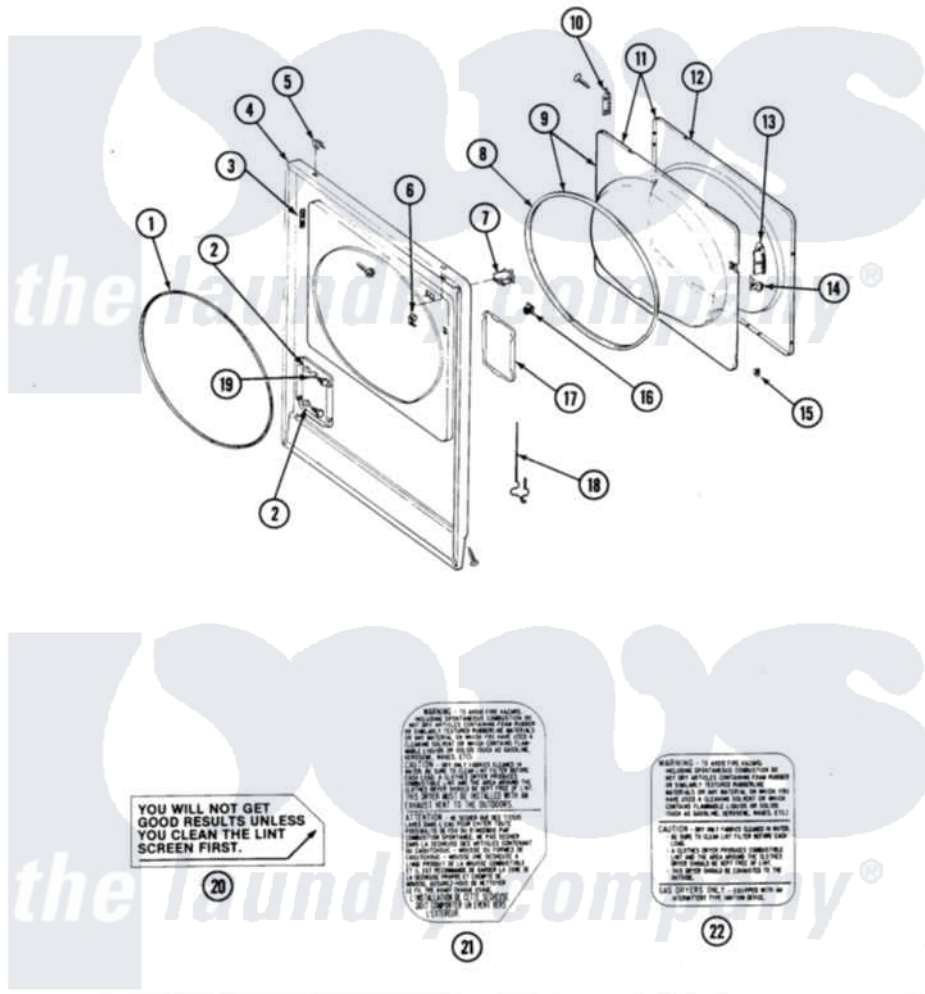

Maytag LDE27CT 08 - FRONT PANEL & DOOR ASSEMBLY

SECTION: FRONT PANEL & DOOR ASSEMBLY
 MODEL: DE-DG27CS-CT

Issue Date: 10/90

Maytag Residential Maytag LDE27CT Dryer Parts Parts Diagram 08 - FRONT PANEL & DOOR ASSEMBLY
 Click on the part number to view part

Item	Original Part Number	Replaced By	Status	Part Description
001	314937			Seal, Front Panel
002	NLA		Not Available	PART NOT USED
003	Y313907			Fastener, Twin
004	204439			Screw And Fstner Assembly
"	NLA		Not Available	PANEL, FRONT (WHT)
005	212982	22001650		Fastener, Spring
006	Y310376			Clip, Door Switch Harness
007	Y305753	W10169313		Switch-Dor
008	314935	33001192		Seal, Door
009	308069		Not Available	DOOR, INNER W/GASKET
010	307099	33001230		Hinge, Door
"	Y314062			Screw, Door Hinge And Panel
011	NLA		Not Available	DOOR, COMPLETE LESS HINGES (WH
012	314967		Not Available	DOOR W/WINDOW OUTER HALF (WHT)
"	NLA		Not Available	DOOR W/WIN CUT OUT

	NLA		OUTER ALMNA
013	314939		Handle, Door
"	314974		Handle, Door
"	314975		Handle, Door
014	314936	33001305	Strike, Door
"	314944	33001305	Strike, Door
015	Y313910		Clip, Door Liner To Outer Panel
016	306436		Door Latch Kit--W
017	NLA	Not Available	PART NOT USED
018	Y314025		Latch For Access Door
019	312369		Sleeve, Access Panel Stud Part Not Used
020	Y313340		LABEL, LINT SCREEN INSTRUCTION
021	314941	Not Available	LABEL, INSTRUCTION
022	NLA	Not Available	INSTRUCTION LABEL