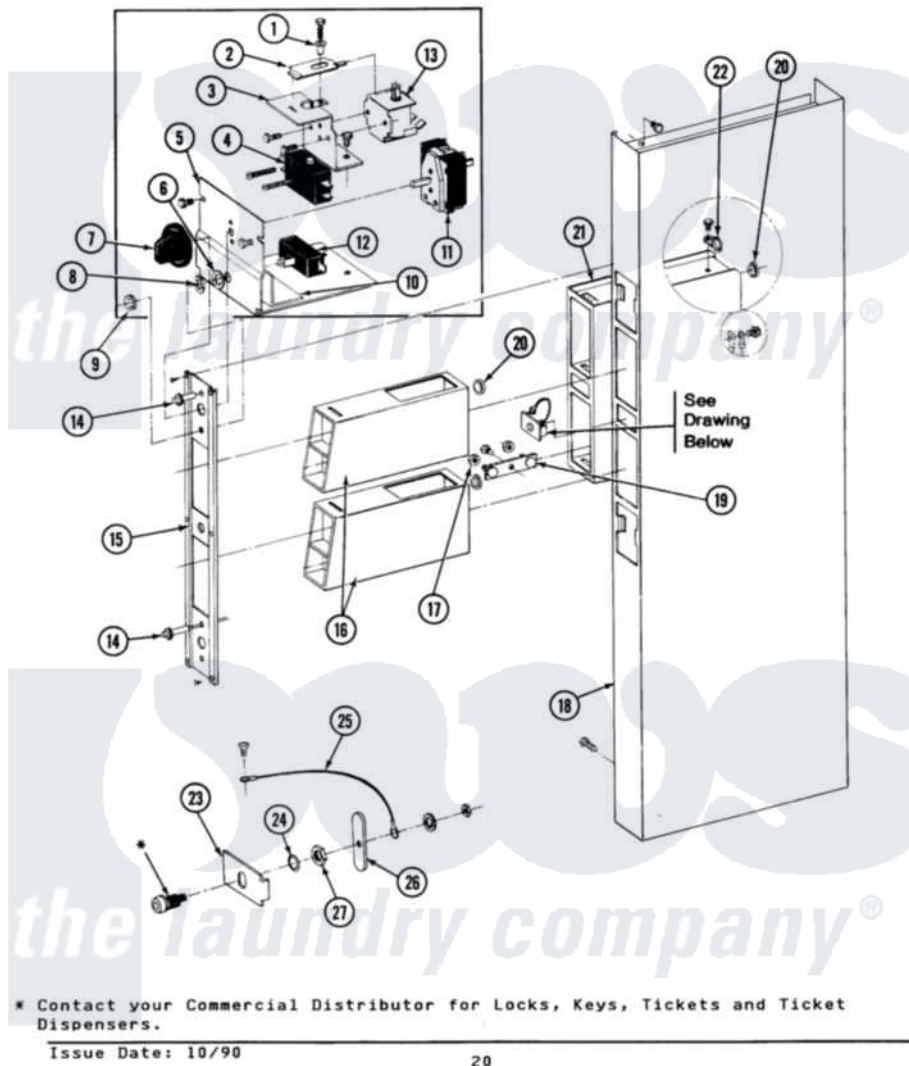

Maytag LDE27CT 09 - CONTROL CENTER SHROUD

SECTION: CONTROL CENTER SHROUD - CT
 MODEL: DE-DG27CT

Maytag [Residential Maytag LDE27CT Dryer Parts](#) Parts Diagram 09 - CONTROL CENTER SHROUD
 Click on the part number to view part

Item	Original Part Number	Replaced By	Status	Part Description
001	NLA		Not Available	SPACER FOR ADVANCE RELAY
002	NLA		Not Available	SPRING LEVER FOR RELAY
003	212276	W10116760		Screw
"	212949	22001866		Screw, Relay
"	NLA		Not Available	RELAY BRACKET
004	212950	M0227520		Screw-Tc No.6-32 X 13/16", Preform SwiTch
"	Y303787		Not Available	SWITCH FOR RELAY
005	212276	W10116760		Screw
"	Y314261			Switch And Relay Bracket
006	312751			Lockwasher, Start Switch
007	205663			Knob For Selector Switch
008	Y312706	422617		Nut
009	Y312702			Knurled Nut, Start Switch
010	NLA		Not Available	INSULATOR
011	307253			Switch, Cycle Selector

"	Y313588	488234	Screw 8-32 X 1/4
012	306941	W10149462	Switch, Push-To-Start
013	212951		Screw, No.6-32 X 1/4 Inch
"	305393		Solenoid For Relay Assembly
014	303963	Not Available	LIGHT, INDICATOR
015	315037	Not Available	PANEL, VAULT
"	Y313424		Screw, Vault Panel
016	NLA	Not Available	OUTER CASE-WHITE
017	Y052740	62739	Nut, Lock
018	213648	98165	Screw
"	NLA	Not Available	CONTROL SHROUD-WHITE
019	212276	W10116760	Screw
"	NLA	Not Available	MTG. STRAP----NA
020	Y313671	33001303	Grommet, Plate Hole
021	211294	90767	Screw, 8A X 3/8 HeX Washer Head Tapping
"	305534	Not Available	VAULT ASSEMBLY
"	Y310632	1163839	Screw
"	Y313559		Screw
022	211168	W10139210	Screw, 8-18 X 5/16
"	910768	M0280301	Tie Electr
023	Y313427	206637	Lock Kit
024	NLA	Not Available	SPRING WASHER FOR LOCK
025	211168	W10139210	Screw, 8-18 X 5/16
"	Y303981		Ground Wire For Latch
026	Y313427	206637	Lock Kit
027	212328	W10139762	Hex Nut, 3/4-27