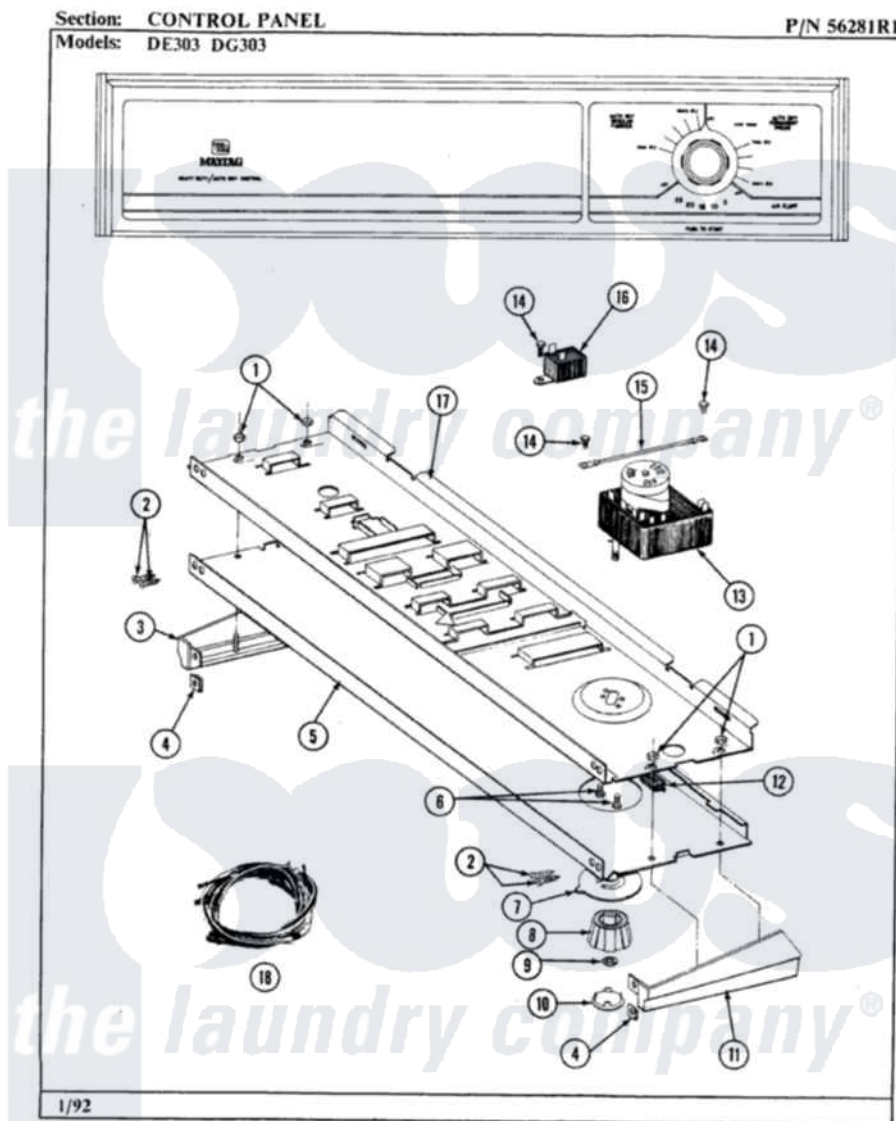

Maytag LDE303 01 - CONTROL PANEL

Maytag [Residential Maytag LDE303 Dryer Parts](#) Parts Diagram 01 - CONTROL PANEL
Click on the part number to view part

Item	Original Part Number	Replaced By	Status	Part Description
1	214872			Palnut, End Cap Note: Nut, Lamp Holder
2	210932			Screw, No.8 X 9/16 Ctsk Note: Screw, Inlet Duct
3	314726		Not Available	END CAP - LEFT HAND
4	214894			Fastener, End Cap
5	306484		Not Available	CONTROL PANEL
6	910708	488234		Screw 8-32 X 1/4
7	314725	33001500		Dial, Timer Indicator
8	314724			Knob For Timer
9	312273			Nut, Control Knob
10	314723	W10133501		Cap, Knob
11	314727	207927		End Cap, Control Panel
12	214897			Pad, Control Panel
13	306483			Timer
14	211294	90767		Screw, 8A X 3/8 HeX Washer Head Tapping

15	204807		Ground Wire, Supp. Plte To Top Cover
16	305205	694419	Mini-Buzzer
17	314184		Back Up Plate
18	306479	Not Available	MAIN WIRE HARNESS
"	306824	Not Available	WIRE HARNESS
"	306812	Not Available	WIRE HARNESS