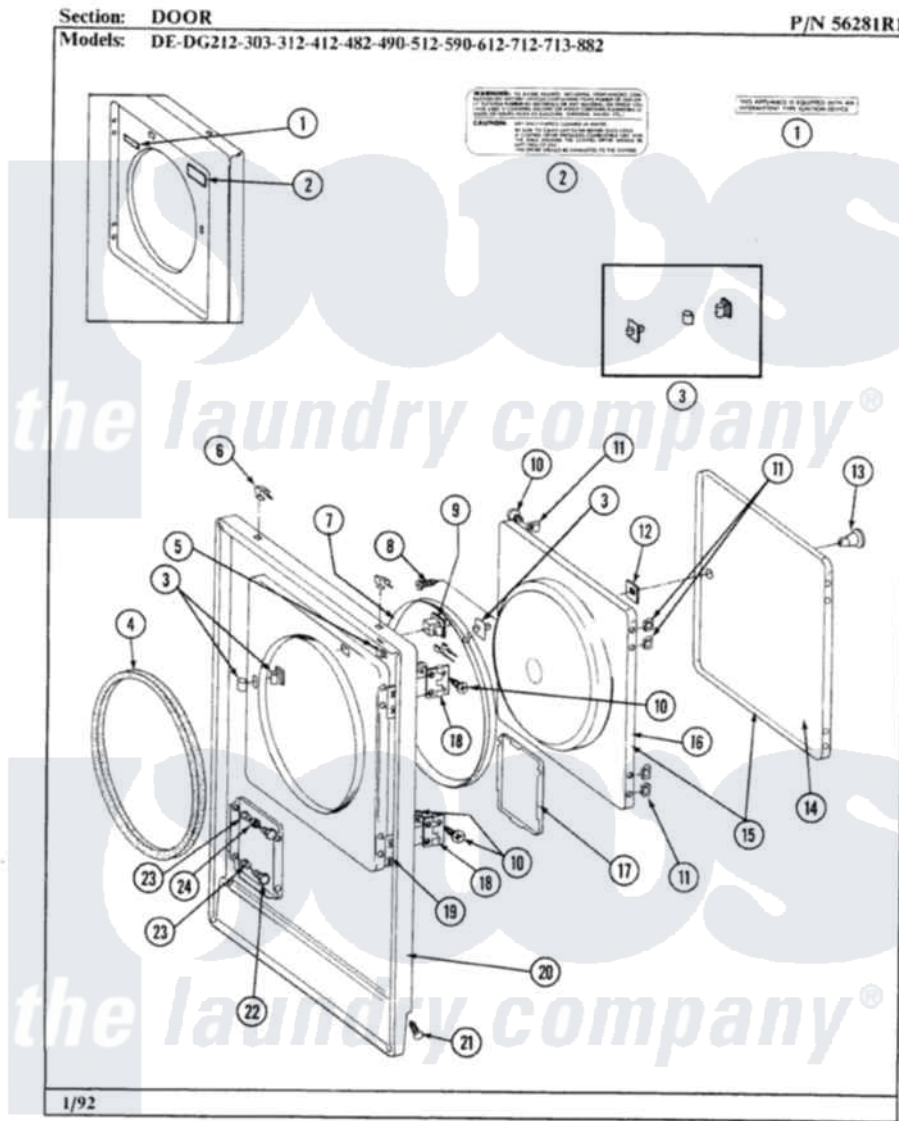

Maytag LDE303 02 - DOOR

30

Maytag [Residential Maytag LDE303 Dryer Parts](#) Parts Diagram 02 - DOOR
 Click on the part number to view part

Item	Original Part Number	Replaced By	Status	Part Description
2	Y313927			INSTRUCTION LABEL
3	306436			Door Latch Kit-W
4	314286			Seal For Front Panel
5	Y310376			Clip, Door Switch Harness
6	212982	22001650		Fastener, Spring
7	314077			Door Seal
8	314347	400021-1		Screw
9	Y305753	W10169313		Switch-Dor
10	Y314062			Screw, Door Hinge And Panel
11	Y313910			Clip, Door Liner To Outer Panel
12	Y313911			Door Strike Retainer
13	303942		Not Available	KNOB AND SCREW
14	313908L		Not Available	DOOR PANEL-ALMOND
15	304579L		Not Available	DOOR-ALMOND
"	306668L		Not Available	DOOR, ALMOND
				INNER DOOR WITH KNOB &

16	305835	Not Available	INNER DOOR WITH KNOB & SCRE
"	306676	Not Available	INNER DOOR WITH KNOB
18	Y304577	33001230	Hinge, Door
19	Y313907		Fastener, Twin
20	304595L	Not Available	FRONT PANEL-ALMOND
21	204439		Screw And Fstner Assembly