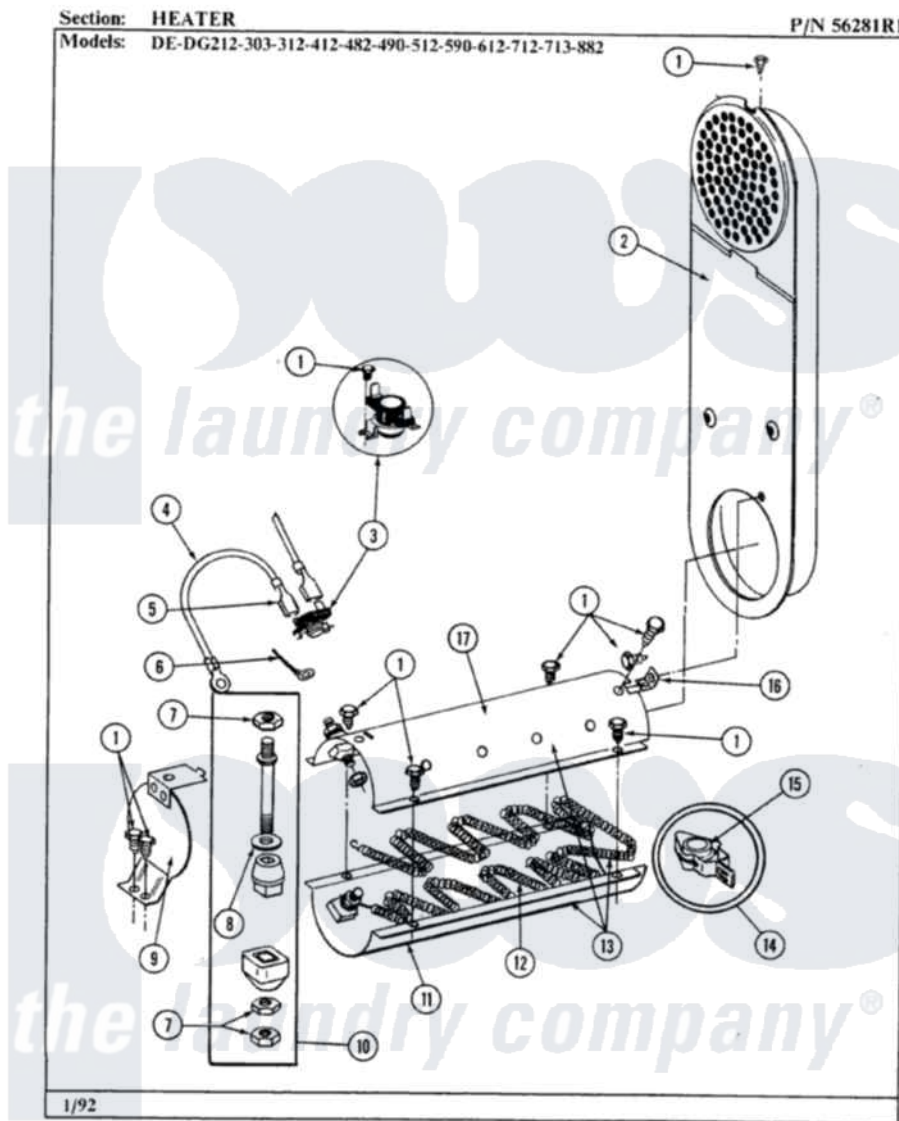

Maytag LDE303 04 - HEATER

36

Maytag [Residential Maytag LDE303 Dryer Parts](#) Parts Diagram 04 - HEATER
 Click on the part number to view part

Item	Original Part Number	Replaced By	Status	Part Description
1	211294	90767		Screw, 8A X 3/8 HeX Washer Head Tapping
2	Y303362			Inlet Duct Assembly - DE
3	303396			Thermostat, Hi-Limit
"	303896			Hi-Limit Thermostat-Canada
4	Y304693			Jumper Wire
5	210745			Wire Terminal
6	306448		Not Available	WIRE
7	311484	112432		Nut
8	311093			Washer, Terminal Connection
9	304124		Not Available	HEATER SHIELD
10	Y304596			Terminal Insulator Assembly
11	Y313576			Heater Chamber, Bottom
12	Y313538			Heater Element 240 Volt
"	Y304837	W10116793		Element
13	Y303404			Heater Assembly Complete
14	Y303881			Clip And Insulator Assembly