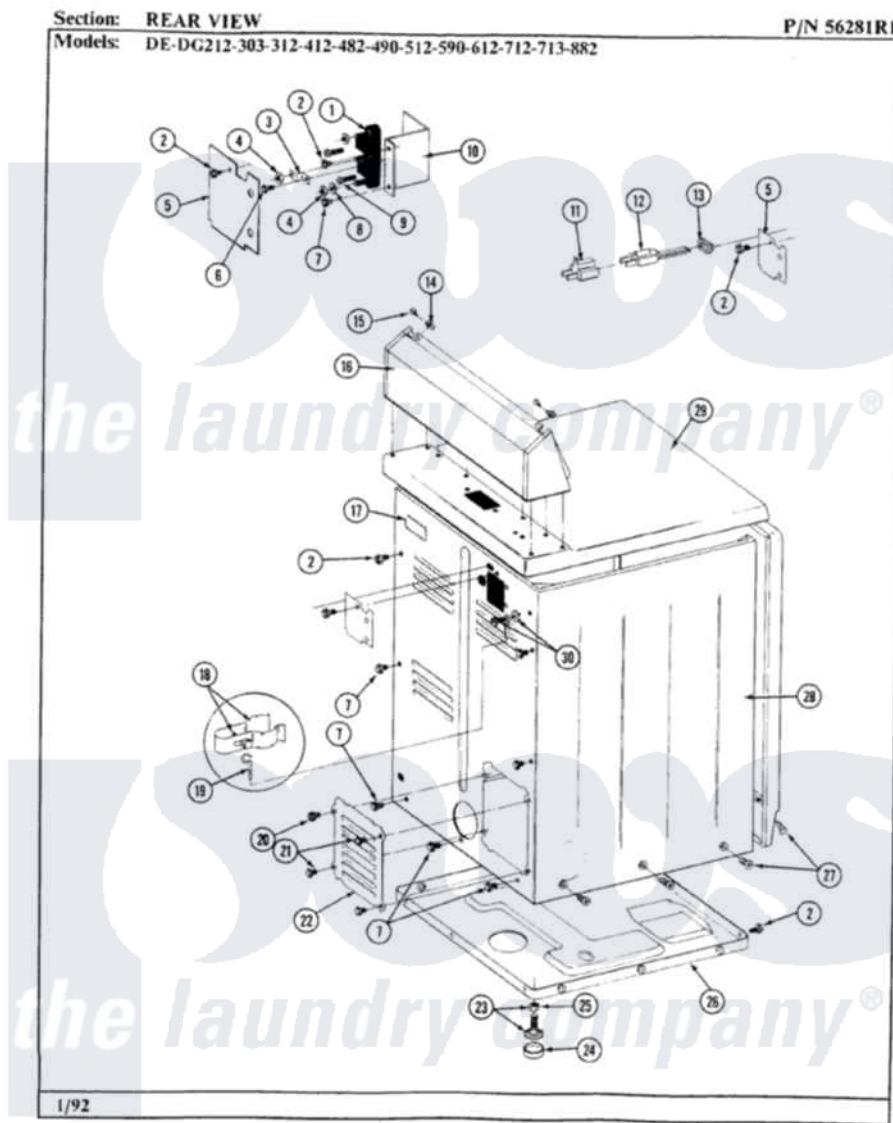

Maytag LDE303 07 - REAR VIEW

28

Maytag [Residential Maytag LDE303 Dryer Parts](#) Parts Diagram 07 - REAR VIEW
 Click on the part number to view part

Item	Original Part Number	Replaced By	Status	Part Description
1	400008			Block, Terminal
2	Y313561			Screw---NA
3	Y312184			Strap, Grounding
4	311484	112432		Nut
5	Y312905		Not Available	COVER, TERMINAL
6	Y311423	489483		Screw 10-32 X 1/2
7	Y310632	1163839		Screw
8	Y311270			Washer, Terminal Block
9	Y312209	W10001200		Screw
10	Y312904			Bracket, Terminal Block
14	215075			Fastener, Control Panel To Console
15	210932			Screw, No.8 X 9/16 Ctsk Note: Screw, Inlet Duct
16	305193L			Console
17	214519			LABEL, ELECTRICAL INSTR. PART NOT USED-GAS MODELS ONLY

18	301548		Clamp, Ground Wire
19	311155		Ground Wire And Clamp
20	Y313559		Screw
21	211294	90767	Screw, 8A X 3/8 HeX Washer Head Tapping
22	Y312951	Not Available	ACCESS COVER, BACK
23	Y305086		Adjustable Leg And Nut
24	Y314137		Foot, Rubber
25	Y052740	62739	Nut, Lock
26	Y303361	Not Available	BASE ASSY. (UPPER & LOWER)
27	213007		Xfor Cabinet See Cabinet, Back
28	305302L	Not Available	CABINET-ALMOND
29	307104L		Top Cover Assembly
30	303846	22003781	Screw, Ground Strap