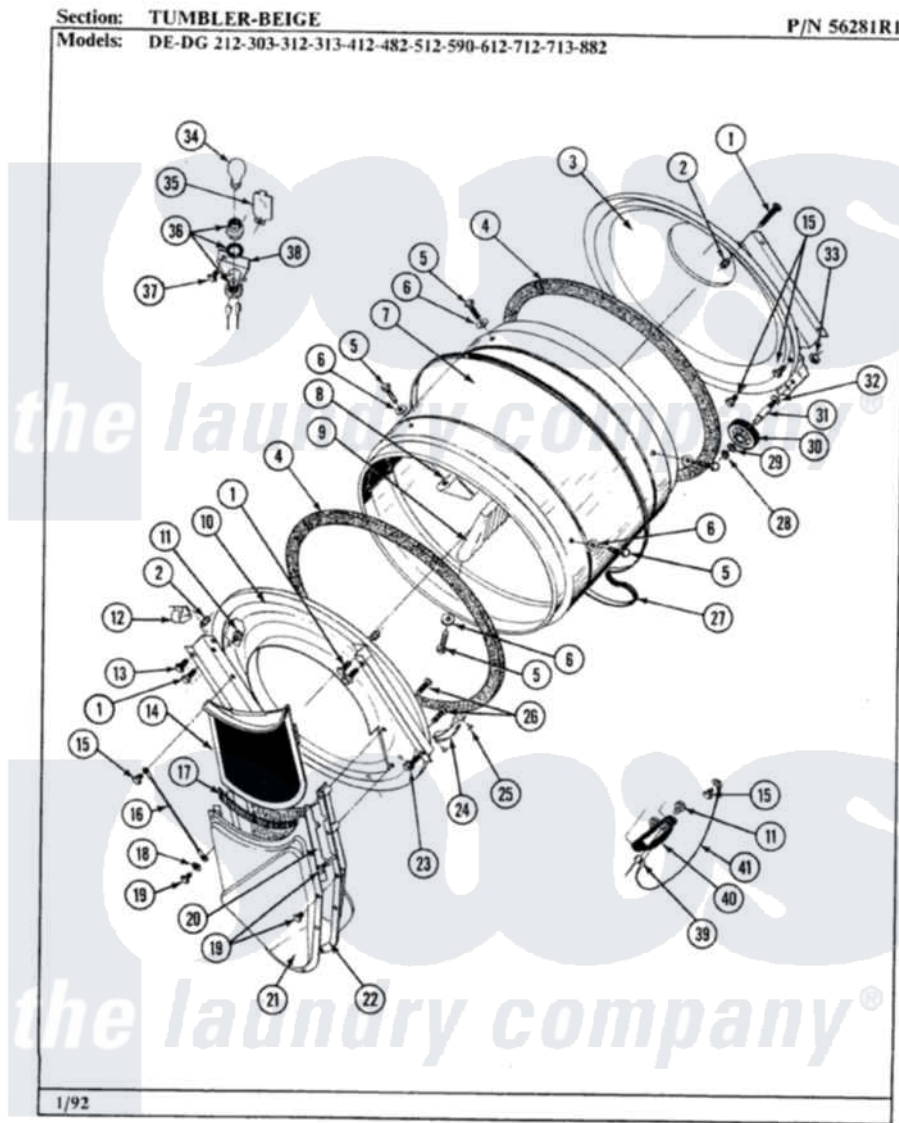

Maytag LDE303 08 - TUMBLER-BEIGE

34

Maytag [Residential Maytag LDE303 Dryer Parts](#) Parts Diagram 08 - TUMBLER-BEIGE
 Click on the part number to view part

Item	Original Part Number	Replaced By	Status	Part Description
1	313764		Not Available	SCREW
2	313915	31-3915		Tech Sheet
3	Y306660	33001106		Back, Tumbler
4	314820			Seal, Tumbler
5	Y310759			Screw, Tumbler Baffles
6	314158			Washer, Baffle To Tumbler
7	314802		Not Available	TUMBLER W/OUT BAFFLES
"	306663		Not Available	TUMBLER W/BAFFLES
8	314803	33001012		Baffle
9	314804	33001004		Baffle, Tall
10	306670		Not Available	TUMBLER FRONT----NA
12	Y310376			Clip, Door Switch Harness
13	Y313561			Screw----NA
14	Y306666	33001003		Screen, Lint
15	211294	90767		Screw, 8A X 3/8 HeX Washer Head Tapping
16	205810			Wire, Ground

17	Y313796		Lint Seal
18	310557		Washer
19	Y312961	W10116751	Screw
20	Y313795		Guide For Lint Screen
21	Y312964	Not Available	OUTLET DUCT - OUTER HALF
22	306656	Not Available	OUTLET DUCT & GRID ASSEMBLY
"	306657	Not Available	OUTLET DUCT & GRID
23	Y310632	1163839	Screw
24	306508		Tumbler Bearing Kit ----W
25	210720		Rivet, Bearing To Tumbler Fmt
26	Y314110	33002917	Screw, No.10-16
27	Y312959		Poly "V" Belt For Tumbler
28	410233	9703438	Ring-Retrn
29	312535		Washer, Vault Mounting Brk.
30	Y303373	12001541	Drum Roller/Washer Assembly--W
31	Y312948	6-3129480	Shaft- Tumbler
32	Y313347	312535	Washer, Vault Mounting Brk.
33	312538	33001443	Nut, Hex