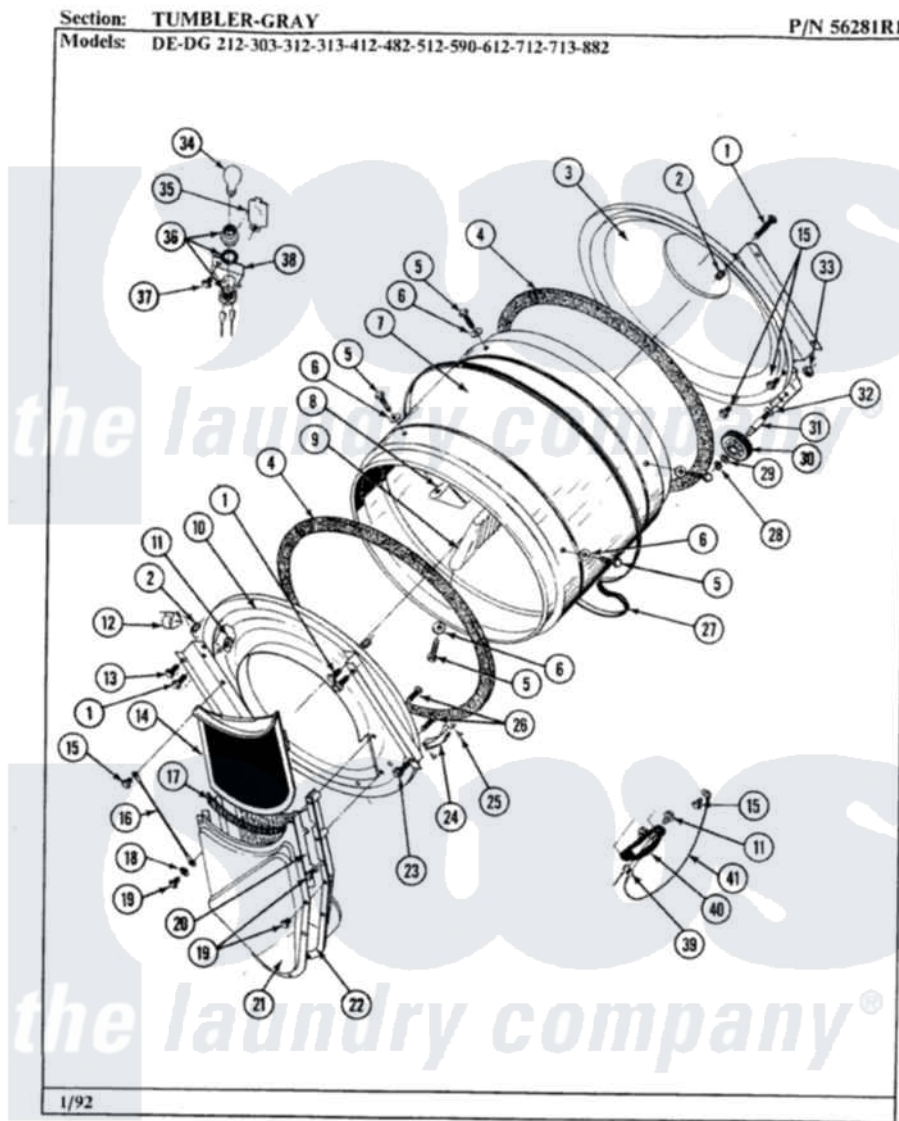

Maytag LDE303 09 - TUMBLER-GRAY

32

Maytag Residential Maytag LDE303 Dryer Parts Parts Diagram 09 - TUMBLER-GRAY
 Click on the part number to view part

Item	Original Part Number	Replaced By	Status	Part Description
1	313764		Not Available	SCREW
2	313915	31-3915		Tech Sheet
3	Y306660	33001106		Back, Tumbler
4	Y313541	33313541		Seal- Tumbler
5	Y310759			Screw, Tumbler Baffles
6	314158			Washer, Baffle To Tumbler
7	305187		Not Available	TUMBLER W/BAFFLES
"	Y314153		Not Available	TUMBLER No.
8	314154		Not Available	TUMBLER BAFFLE - SHORT
9	314155	33001004		Baffle, Tall
10	Y303815	33001231		Front- Tumbler
12	Y310376			Clip, Door Switch Harness
13	Y313561			Screw---NA
14	Y304388	33001003		Screen, Lint
15	211294	90767		Screw, 8A X 3/8 HeX Washer Head Tapping
16	205810			Wire, Ground

17	Y313796		Lint Seal
18	310557		Washer
19	Y312961	W10116751	Screw
20	Y313795		Guide For Lint Screen
21	Y312964	Not Available	OUTLET DUCT - OUTER HALF
22	Y304810	Not Available	OUTLET DUCT ASSEMBLY---S
23	Y310632	1163839	Screw
24	306508		Tumbler Bearing Kit ---W
25	210720		Rivet, Bearing To Tumbler Fmt
26	Y314110	33002917	Screw, No.10-16
27	Y312959		Poly "V" Belt For Tumbler
28	410233	9703438	Ring-Retrn
29	312535		Washer, Vault Mounting Brk.
30	Y303373	12001541	Drum Roller/Washer Assembly--W
31	Y312948	6-3129480	Shaft- Tumbler
32	Y313347	312535	Washer, Vault Mounting Brk.
33	312538	33001443	Nut, Hex