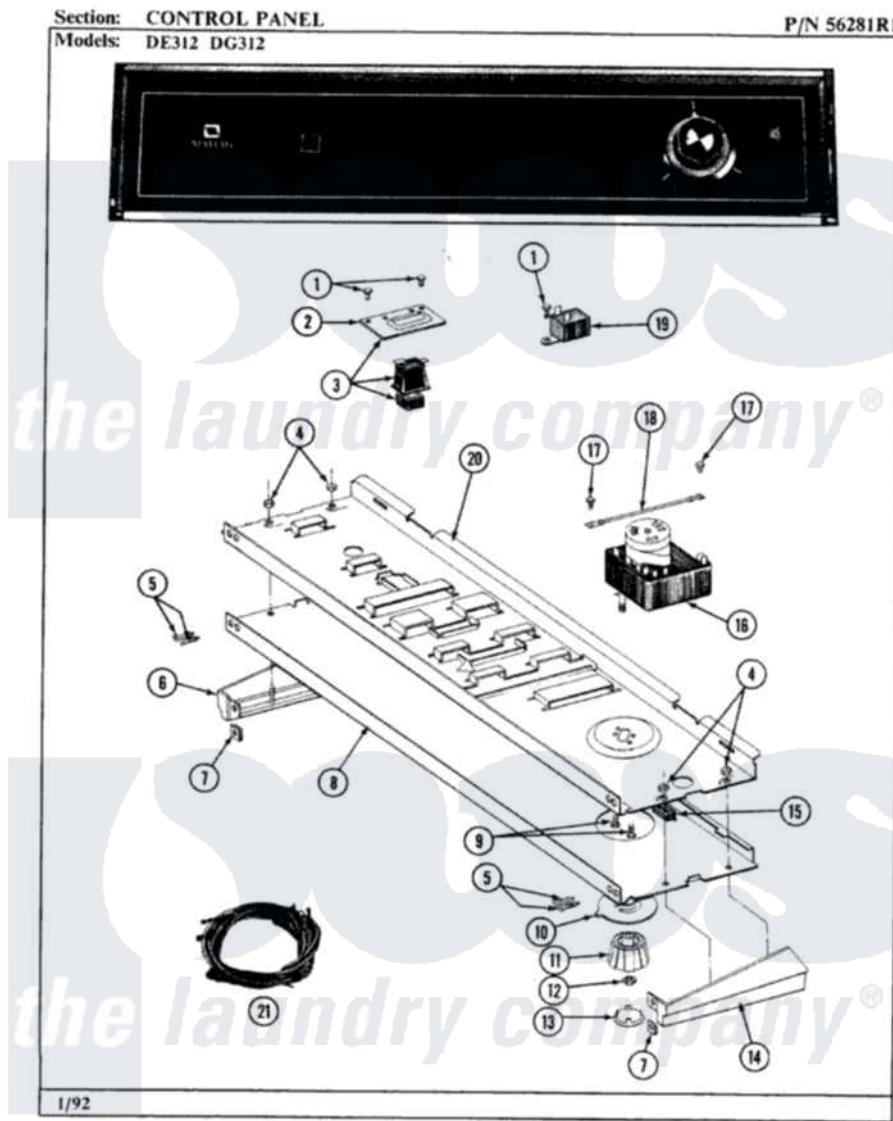

Maytag LDE312 01 - CONTROL PANEL

Maytag [Residential Maytag LDE312 Dryer Parts](#) Parts Diagram 01 - CONTROL PANEL
Click on the part number to view part

Item	Original Part Number	Replaced By	Status	Part Description
1	211168	W10139210		Screw, 8-18 X 5/16
2	314177		Not Available	BRACKET FOR START SWITCH
3	306533			Switch, Push/To/Start W/Bkt
4	214872			Palnut, End Cap Note: Nut, Lamp Holder
5	210932			Screw, No.8 X 9/16 Ctsk Note: Screw, Inlet Duct
6	214815			End Cap F/Control Panel-LH
7	214894			Fastener, End Cap
8	Y306381		Not Available	CONTROL PANEL
9	910708	488234		Screw 8-32 X 1/4
10	314422	33001500		Dial, Timer Indicator
11	314421			Knob For Timer
12	312273			Nut, Control Knob
13	215164		Not Available	CAP FOR KNOB
14	214816			End Cap F/Control Panel-RH

15	214897		Pad, Control Panel
16	305973		Timer
17	211294	90767	Screw, 8A X 3/8 HeX Washer Head Tapping
18	204807		Ground Wire, Supp. Plte To Top Cover
19	305205	694419	Mini-Buzzer
20	314184		Back Up Plate
21	305782	Not Available	WIRE HARNESS - CANADA
"	306814	Not Available	WIRE HARNESS
"	306820	Not Available	WIRE HARNESS
"	305780	Not Available	WIRE HARNESS