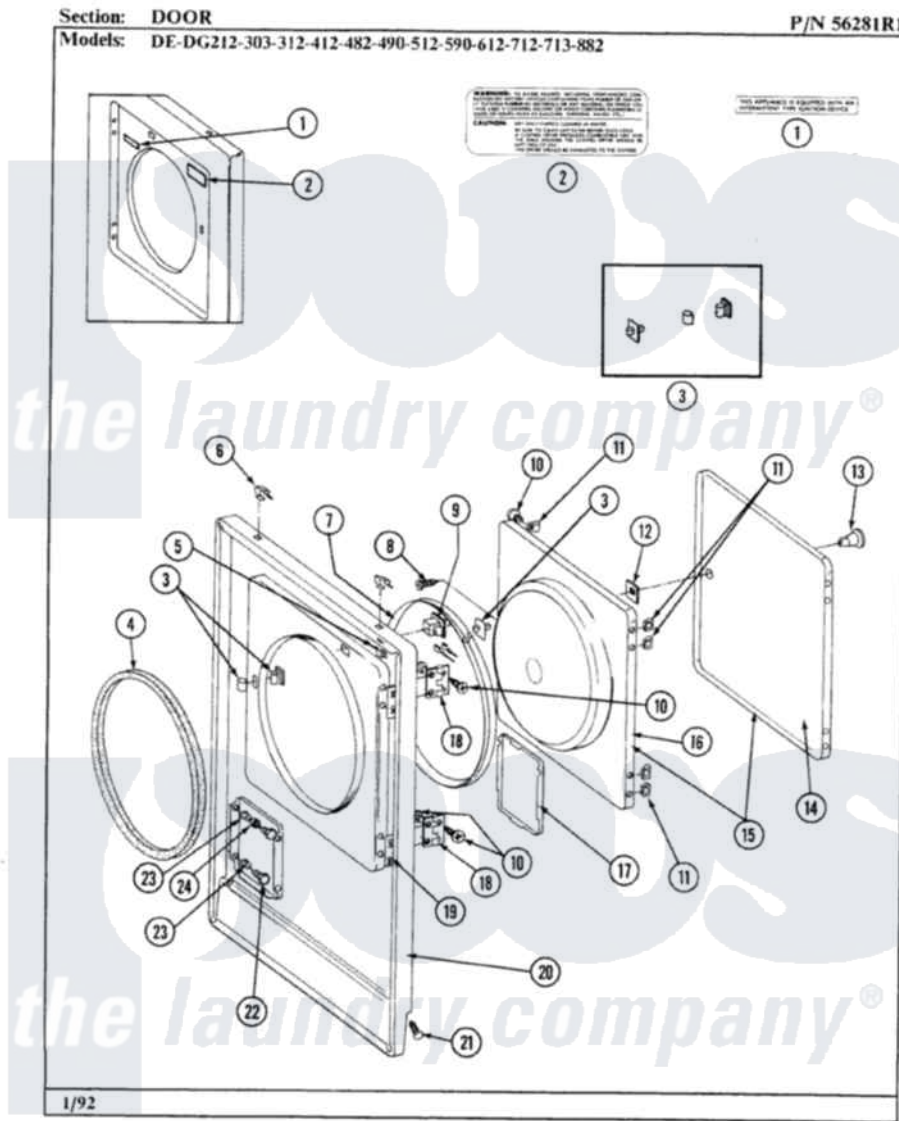

Maytag LDE312 02 - DOOR

30

Maytag [Residential Maytag LDE312 Dryer Parts](#) Parts Diagram 02 - DOOR
 Click on the part number to view part

Item	Original Part Number	Replaced By	Status	Part Description
2	Y313927			INSTRUCTION LABEL
3	306436			Door Latch Kit-W
4	314286			Seal For Front Panel
5	Y310376			Clip, Door Switch Harness
6	212982	22001650		Fastener, Spring
7	314077			Door Seal
8	314347	400021-1		Screw
9	Y305753	W10169313		Switch-Dor
10	Y314062			Screw, Door Hinge And Panel
11	Y313910			Clip, Door Liner To Outer Panel
12	Y313911			Door Strike Retainer
13	303942		Not Available	KNOB AND SCREW
14	313908L		Not Available	DOOR PANEL-ALMOND
15	304579L		Not Available	DOOR-ALMOND
"	306668L		Not Available	DOOR, ALMOND
				INNER DOOR WITH KNOB &

16	305835	Not Available	INNER DOOR WITH KNOB & SCRE
"	306676	Not Available	INNER DOOR WITH KNOB
18	Y304577	33001230	Hinge, Door
19	Y313907		Fastener, Twin
20	304595L	Not Available	FRONT PANEL-ALMOND
21	204439		Screw And Fstner Assembly