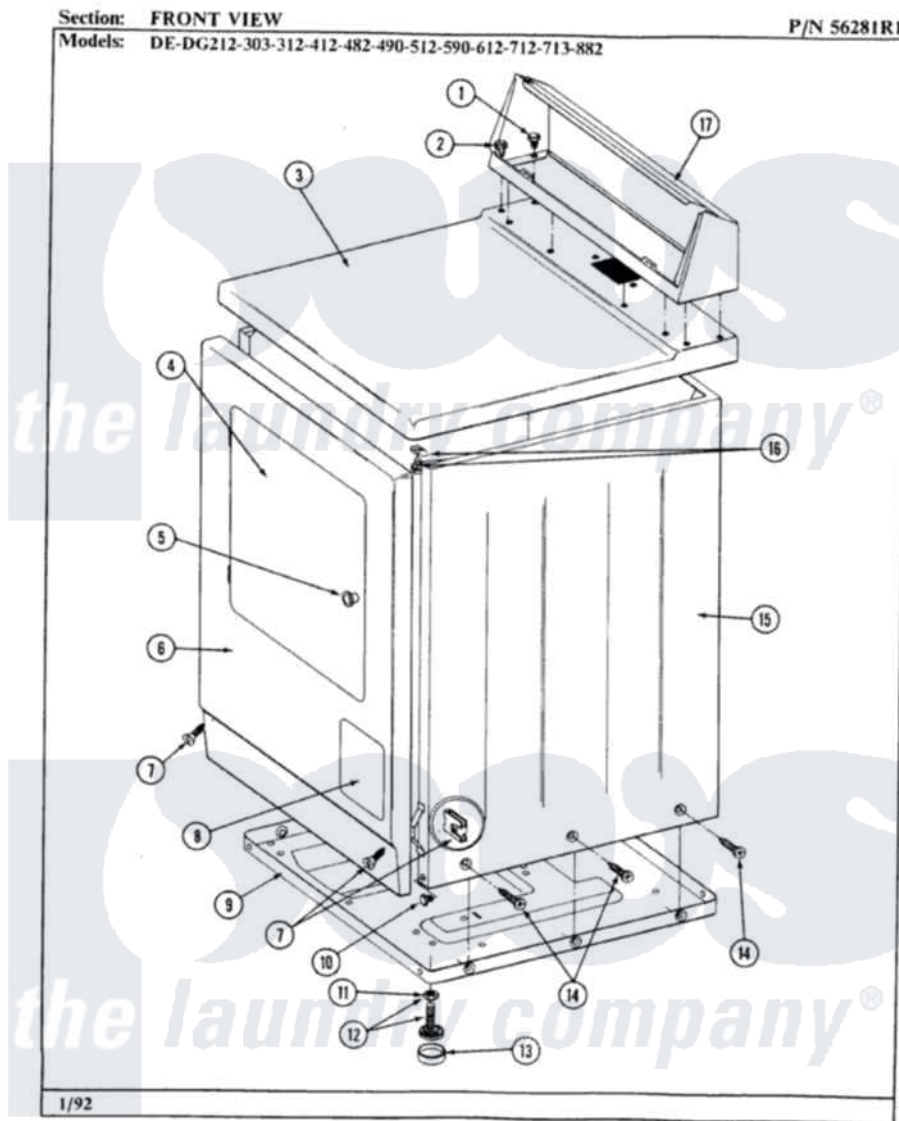

Maytag LDE312 03 - FRONT VIEW

26

Maytag Residential Maytag LDE312 Dryer Parts Parts Diagram 03 - FRONT VIEW
 Click on the part number to view part

Item	Original Part Number	Replaced By	Status	Part Description
1	211194		Not Available	LOCK WASHER
2	Y313559			Screw
3	307104L			Top Cover Assembly
4	306668L		Not Available	DOOR, ALMOND
5	303942		Not Available	KNOB AND SCREW
6	304595L		Not Available	FRONT PANEL-ALMOND
7	204439			Screw And Fstner Assembly
9	Y303361		Not Available	BASE ASSY. (UPPER & LOWER)
10	Y310632	1163839		Screw
11	Y052740	62739		Nut, Lock
12	Y305086			Adjustable Leg And Nut
13	Y314137			Foot, Rubber
14	213007			Xfor Cabinet See Cabinet, Back
15	305302L		Not Available	CABINET-ALMOND
16	204445			Screw And Fastener Assembly