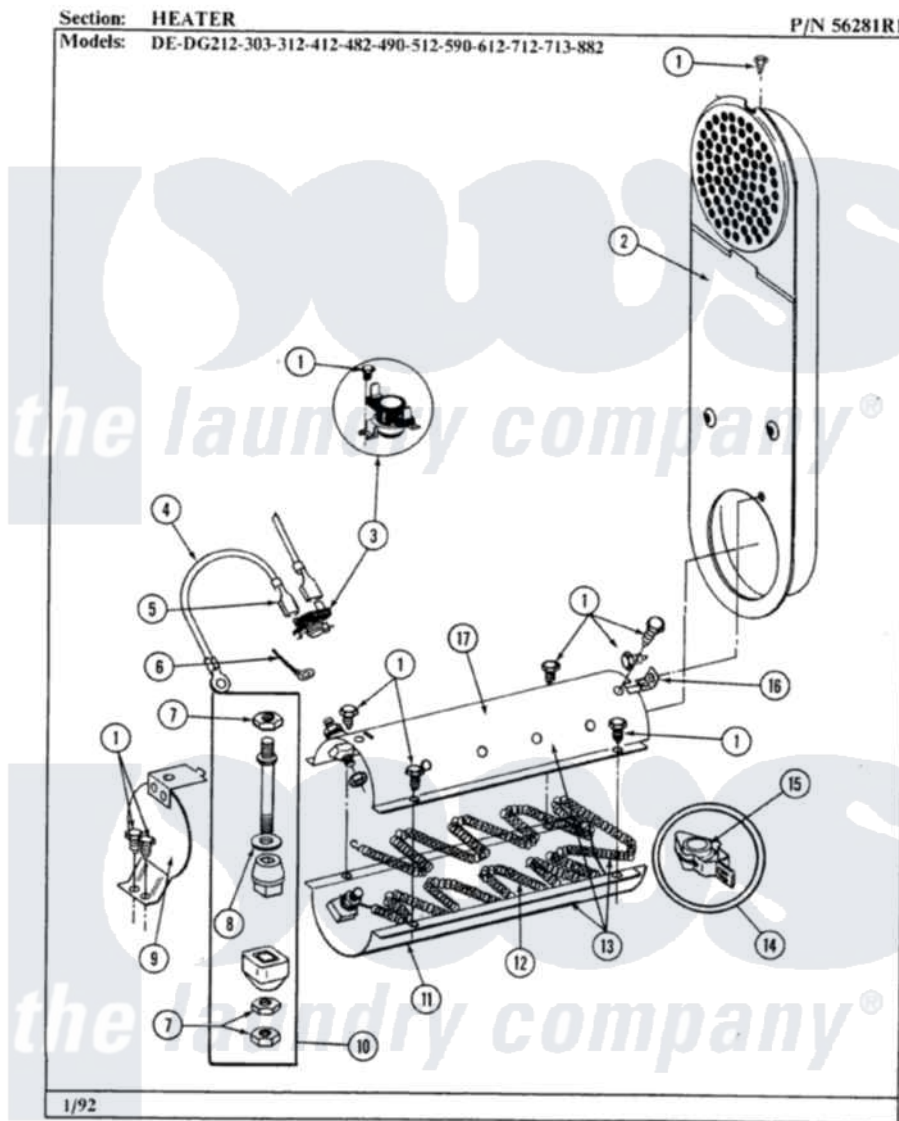

Maytag LDE312 04 - HEATER

36

Maytag [Residential Maytag LDE312 Dryer Parts](#) Parts Diagram 04 - HEATER
 Click on the part number to view part

Item	Original Part Number	Replaced By	Status	Part Description
1	211294	90767		Screw, 8A X 3/8 HeX Washer Head Tapping
2	Y303362			Inlet Duct Assembly - DE
3	303396			Thermostat, Hi-Limit
"	303896			Hi-Limit Thermostat-Canada
4	Y304693			Jumper Wire
5	210745			Wire Terminal
6	306448		Not Available	WIRE
7	311484	112432		Nut
8	311093			Washer, Terminal Connection
9	304124		Not Available	HEATER SHIELD
10	Y304596			Terminal Insulator Assembly
11	Y313576			Heater Chamber, Bottom
12	Y313538			Heater Element 240 Volt
"	Y304837	W10116793		Element
13	Y303404			Heater Assembly Complete
14	Y303881			Clip And Insulator Assembly