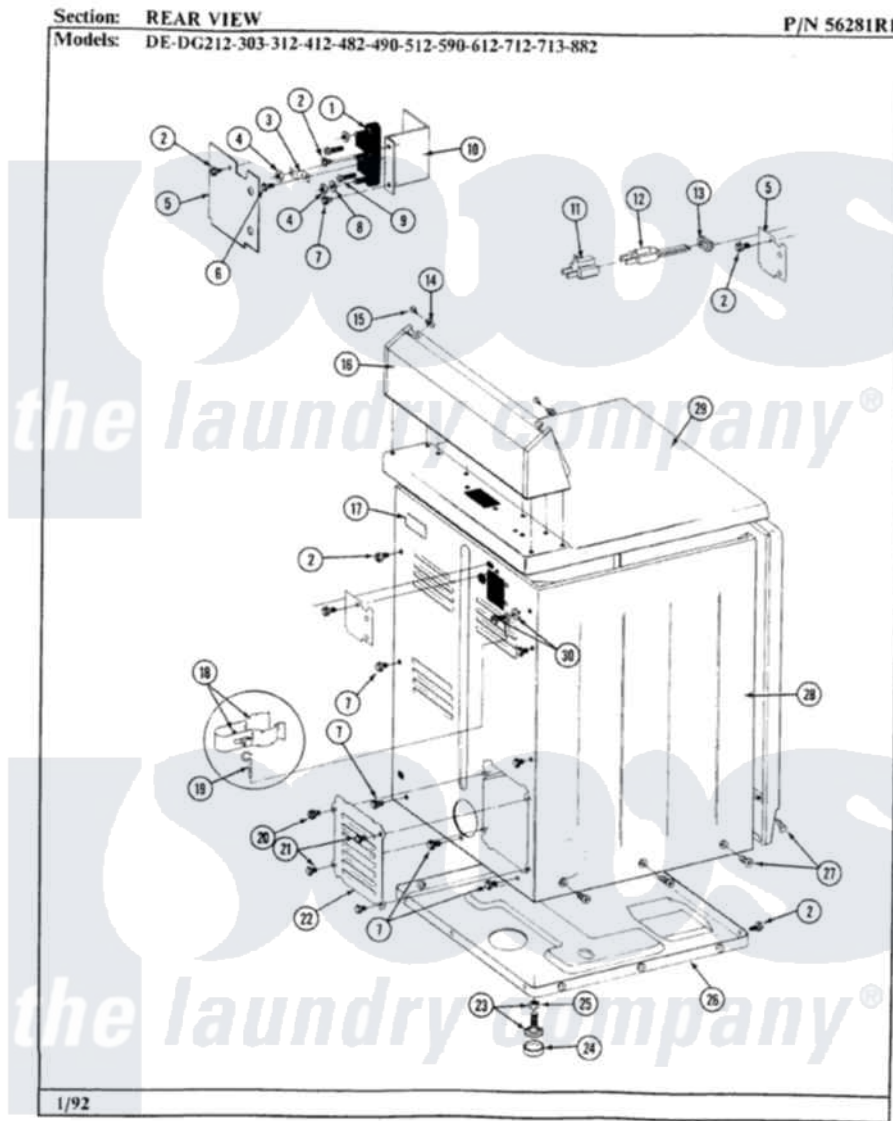

Maytag LDE312 07 - REAR VIEW

28

Maytag [Residential Maytag LDE312 Dryer Parts](#) Parts Diagram 07 - REAR VIEW
 Click on the part number to view part

Item	Original Part Number	Replaced By	Status	Part Description
1	400008			Block, Terminal
2	Y313561			Screw---NA
3	Y312184			Strap, Grounding
4	311484	112432		Nut
5	Y312905		Not Available	COVER, TERMINAL
6	Y311423	489483		Screw 10-32 X 1/2
7	Y310632	1163839		Screw
8	Y311270			Washer, Terminal Block
9	Y312209	W10001200		Screw
10	Y312904			Bracket, Terminal Block
14	215075			Fastener, Control Panel To Console
15	210932			Screw, No.8 X 9/16 Ctsk Note: Screw, Inlet Duct
16	305193L			Console
17	214519			LABEL, ELECTRICAL INSTR. PART NOT USED-GAS MODELS ONLY

18	301548		Clamp, Ground Wire
19	311155		Ground Wire And Clamp
20	Y313559		Screw
21	211294	90767	Screw, 8A X 3/8 HeX Washer Head Tapping
22	Y312951	Not Available	ACCESS COVER, BACK
23	Y305086		Adjustable Leg And Nut
24	Y314137		Foot, Rubber
25	Y052740	62739	Nut, Lock
26	Y303361	Not Available	BASE ASSY. (UPPER & LOWER)
27	213007		Xfor Cabinet See Cabinet, Back
28	305302L	Not Available	CABINET-ALMOND
29	307104L		Top Cover Assembly
30	303846	22003781	Screw, Ground Strap