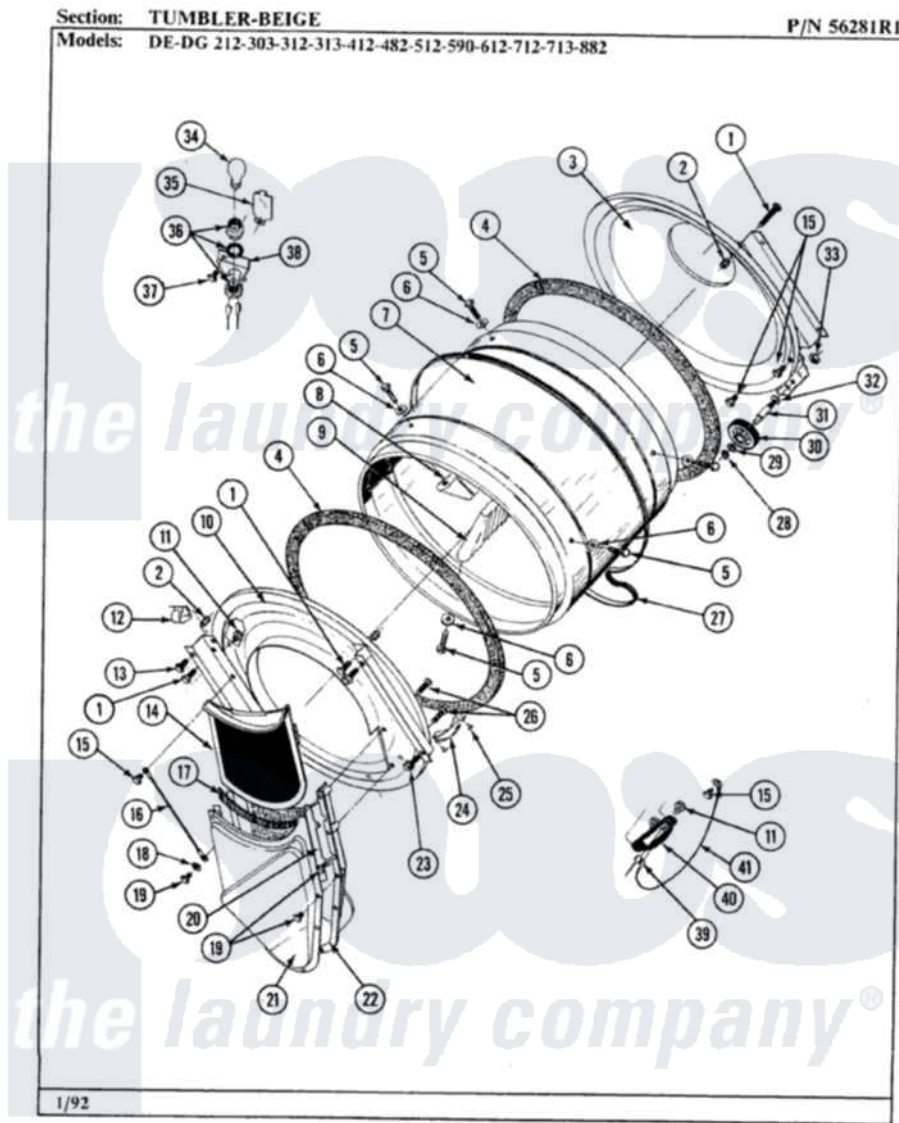

Maytag LDE312 08 - TUMBLER-BEIGE

Maytag [Residential Maytag LDE312 Dryer Parts](#) Parts Diagram 08 - TUMBLER-BEIGE
 Click on the part number to view part

Item	Original Part Number	Replaced By	Status	Part Description
1	313764		Not Available	SCREW
2	313915	31-3915		Tech Sheet
3	Y306660	33001106		Back, Tumbler
4	314820			Seal, Tumbler
5	Y310759			Screw, Tumbler Baffles
6	314158			Washer, Baffle To Tumbler
7	314802		Not Available	TUMBLER W/OUT BAFFLES
"	306663		Not Available	TUMBLER W/BAFFLES
8	314803	33001012		Baffle
9	314804	33001004		Baffle, Tall
10	306670		Not Available	TUMBLER FRONT----NA
12	Y310376			Clip, Door Switch Harness
13	Y313561			Screw----NA
14	Y306666	33001003		Screen, Lint
15	211294	90767		Screw, 8A X 3/8 HeX Washer Head Tapping
16	205810			Wire, Ground

17	Y313796		Lint Seal
18	310557		Washer
19	Y312961	W10116751	Screw
20	Y313795		Guide For Lint Screen
21	Y312964	Not Available	OUTLET DUCT - OUTER HALF
22	306656	Not Available	OUTLET DUCT & GRID ASSEMBLY
"	306657	Not Available	OUTLET DUCT & GRID
23	Y310632	1163839	Screw
24	306508		Tumbler Bearing Kit ----W
25	210720		Rivet, Bearing To Tumbler Frnt
26	Y314110	33002917	Screw, No.10-16
27	Y312959		Poly "V" Belt For Tumbler
28	410233	9703438	Ring-Retrn
29	312535		Washer, Vault Mounting Brk.
30	Y303373	12001541	Drum Roller/Washer Assembly--W
31	Y312948	6-3129480	Shaft- Tumbler
32	Y313347	312535	Washer, Vault Mounting Brk.
33	312538	33001443	Nut, Hex