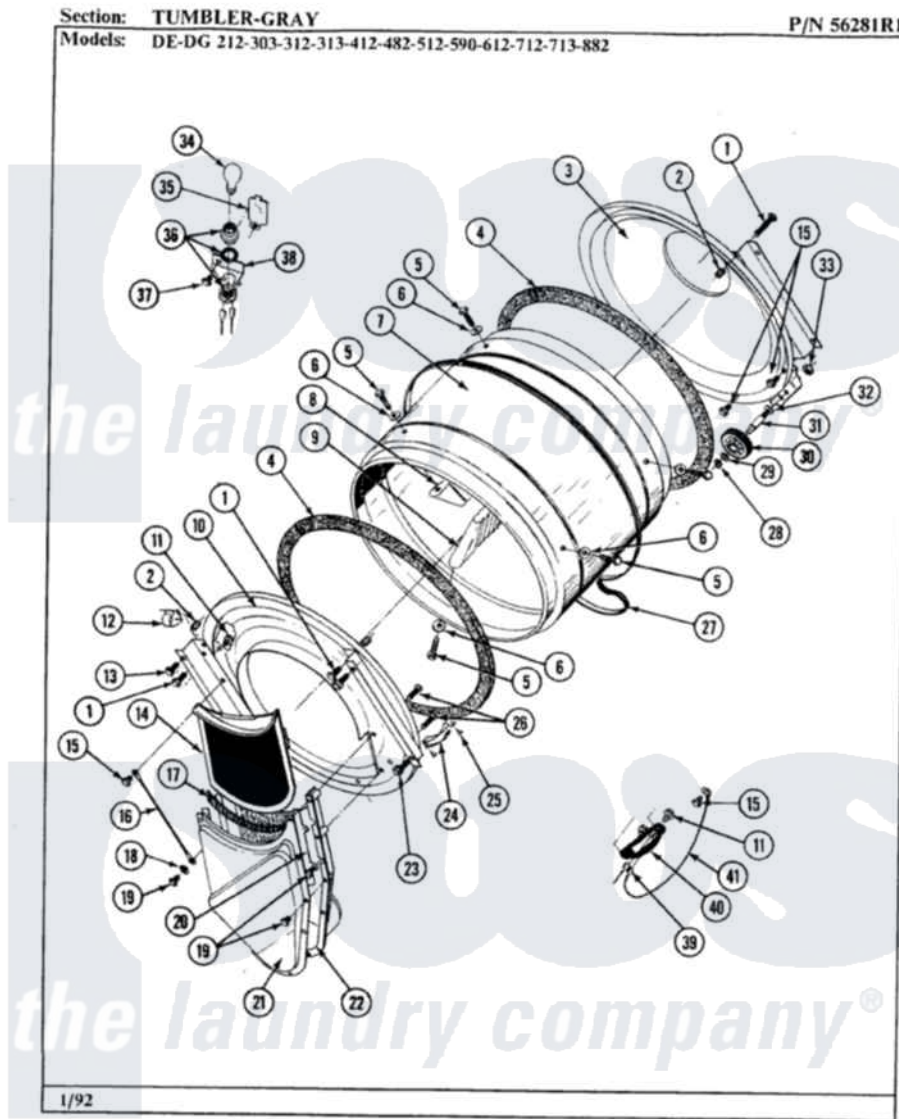

Maytag LDE312 09 - TUMBLER-GRAY

32

Maytag Residential Maytag LDE312 Dryer Parts Parts Diagram 09 - TUMBLER-GRAY
 Click on the part number to view part

Item	Original Part Number	Replaced By	Status	Part Description
1	313764		Not Available	SCREW
2	313915	31-3915		Tech Sheet
3	Y306660	33001106		Back, Tumbler
4	Y313541	33313541		Seal- Tumbler
5	Y310759			Screw, Tumbler Baffles
6	314158			Washer, Baffle To Tumbler
7	305187		Not Available	TUMBLER W/BAFFLES
"	Y314153		Not Available	TUMBLER No.
8	314154		Not Available	TUMBLER BAFFLE - SHORT
9	314155	33001004		Baffle, Tall
10	Y303815	33001231		Front- Tumbler
12	Y310376			Clip, Door Switch Harness
13	Y313561			Screw---NA
14	Y304388	33001003		Screen, Lint
15	211294	90767		Screw, 8A X 3/8 HeX Washer Head Tapping
16	205810			Wire, Ground

17	Y313796		Lint Seal
18	310557		Washer
19	Y312961	W10116751	Screw
20	Y313795		Guide For Lint Screen
21	Y312964	Not Available	OUTLET DUCT - OUTER HALF
22	Y304810	Not Available	OUTLET DUCT ASSEMBLY---S
23	Y310632	1163839	Screw
24	306508		Tumbler Bearing Kit ---W
25	210720		Rivet, Bearing To Tumbler Fmt
26	Y314110	33002917	Screw, No.10-16
27	Y312959		Poly "V" Belt For Tumbler
28	410233	9703438	Ring-Retrn
29	312535		Washer, Vault Mounting Brk.
30	Y303373	12001541	Drum Roller/Washer Assembly--W
31	Y312948	6-3129480	Shaft- Tumbler
32	Y313347	312535	Washer, Vault Mounting Brk.
33	312538	33001443	Nut, Hex